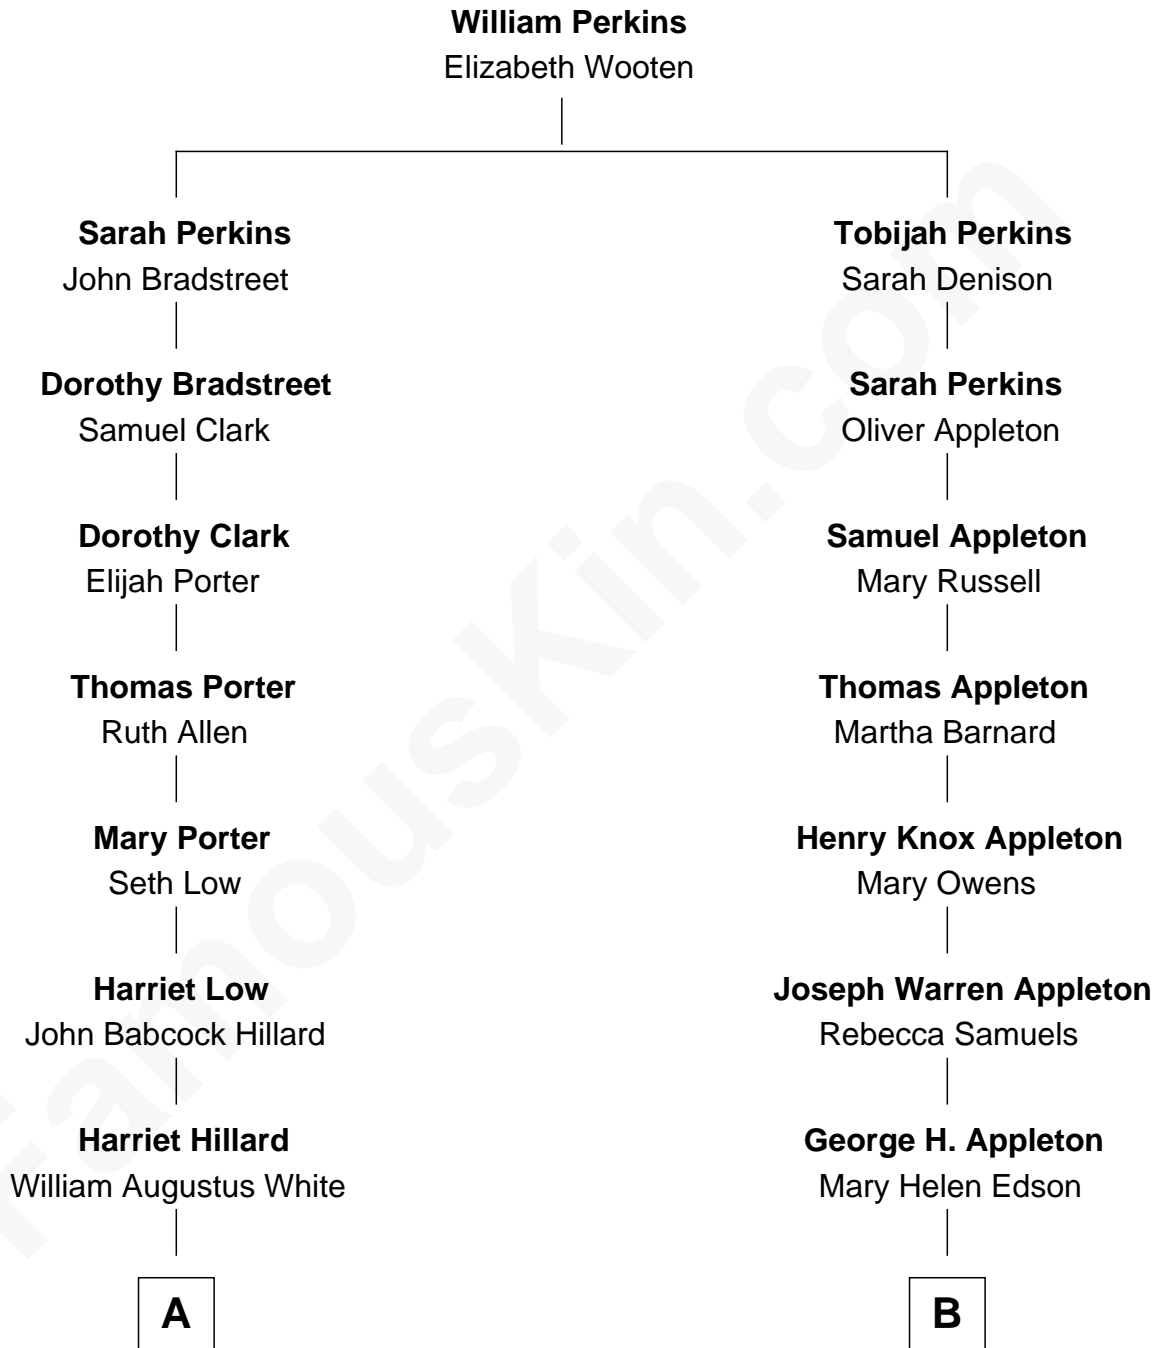

FamousKin.com

Relationship Chart of

Bill Weld

68th Governor of Massachusetts

9th cousin 1 time removed of

Marie-Chantal Miller

Crown Princess of Greece

A