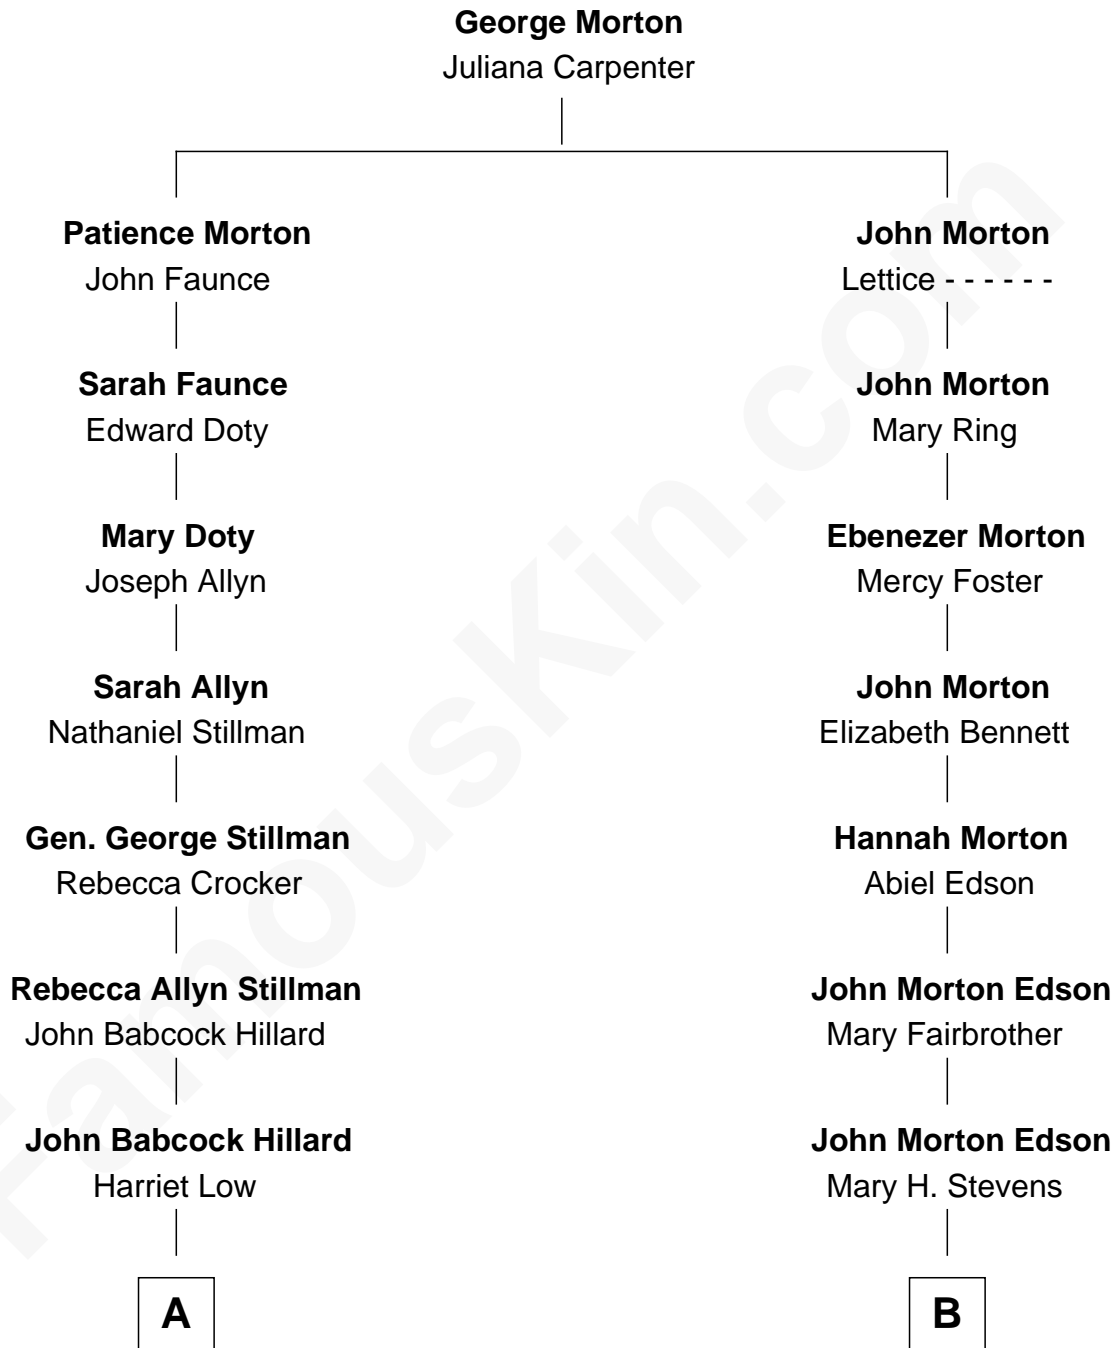

## Relationship Chart of

### Bill Weld

68th Governor of Massachusetts

10th cousin 1 time removed of

**Marie-Chantal Miller**

Crown Princess of Greece

**A**

**Harriet Hillard**  
William Augustus White

**Margaret Low White**  
Francis Minot Weld

**David Weld**  
Mary Blake Nichols

**Bill Weld**  
*68th Governor of Massachusetts*

**B**

**Mary Helen Edson**  
George H. Appleton

**Blanche Louise Appleton**  
Ellis John Springer Miller

**Ellis Warren Appleton Miller**  
Sophia June Squarebriggs