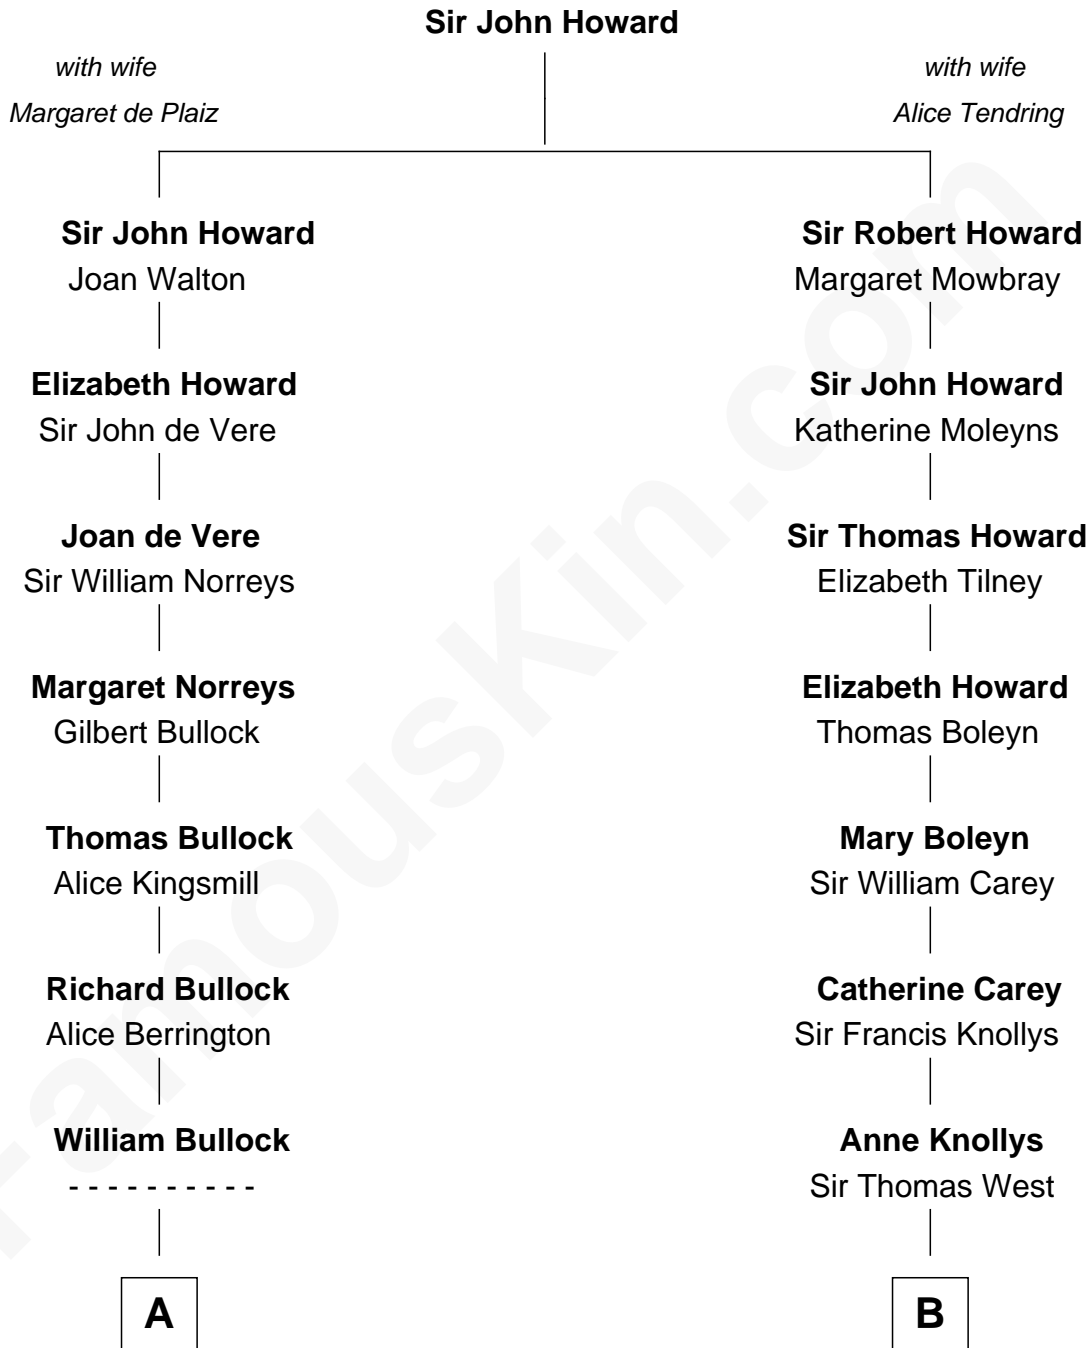

# FamousKin.com Relationship Chart of

**Bill Weld**

*68th Governor of Massachusetts*

**17th cousin 1 time removed of**

**Cokie Roberts**

*Author and TV Journalist*

C

Marie Corinne Morrison Claiborne  
Hale Boggs