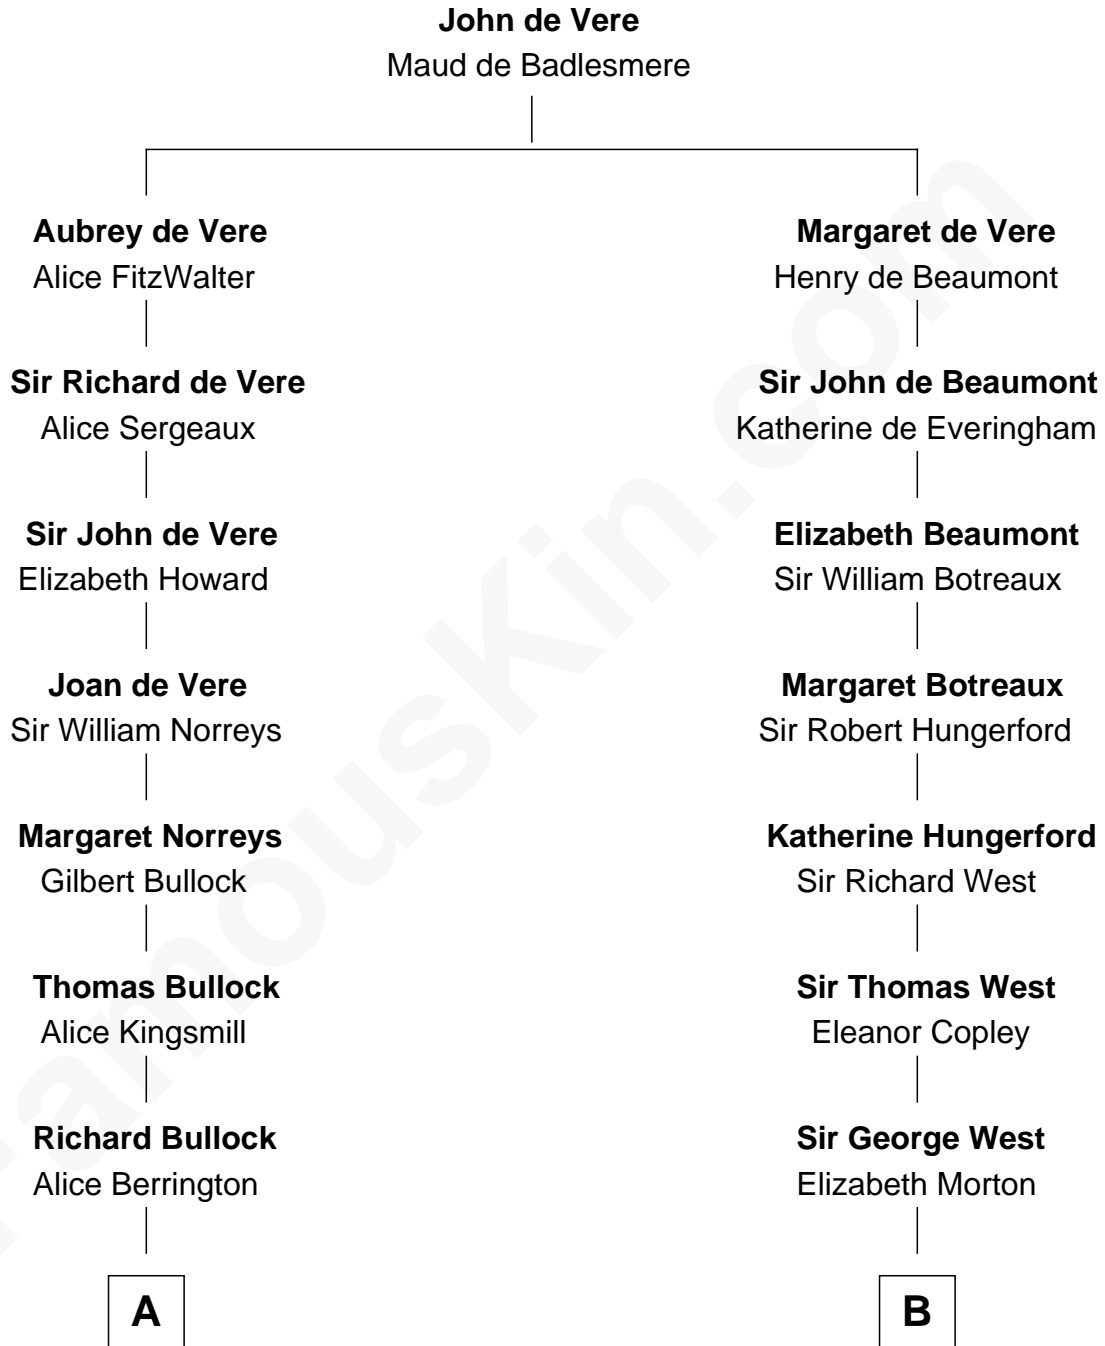

FamousKin.com

Relationship Chart of

Bill Weld

68th Governor of Massachusetts
18th cousin 2 times removed of

Cokie Roberts
Author and TV Journalist

C

David Weld
Mary Blake Nichols

Bill Weld
68th Governor of Massachusetts