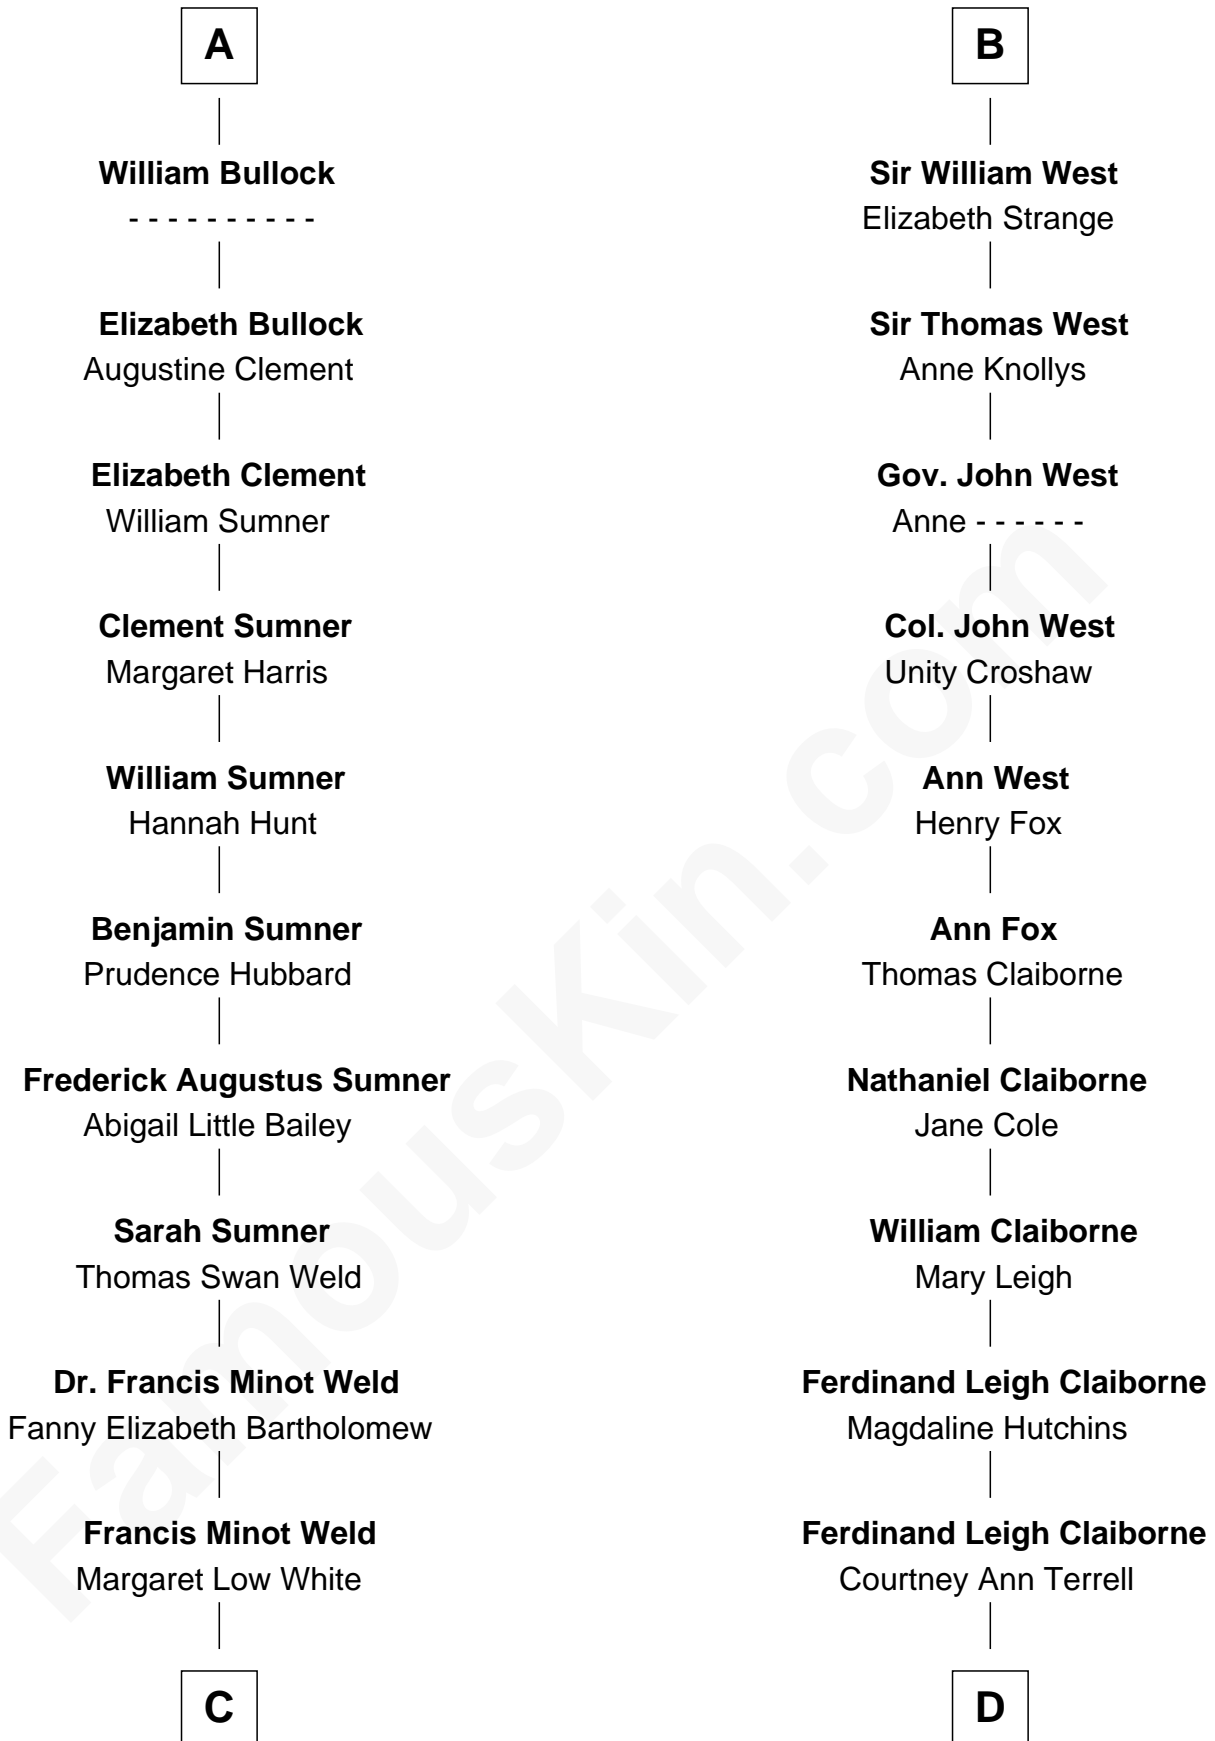

FamousKin.com

Relationship Chart of

Bill Weld

68th Governor of Massachusetts
18th cousin 2 times removed of

Cokie Roberts
Author and TV Journalist

C

David Weld
Mary Blake Nichols

Bill Weld
68th Governor of Massachusetts

D

Judge Louis Bingaman Claiborne
Rosa Marie Pourciau

Roland Philemon Claiborne
Martha Corinne Morrison

Marie Corinne Morrison Claiborne
Hale Boggs

Cokie Roberts
Author and TV Journalist