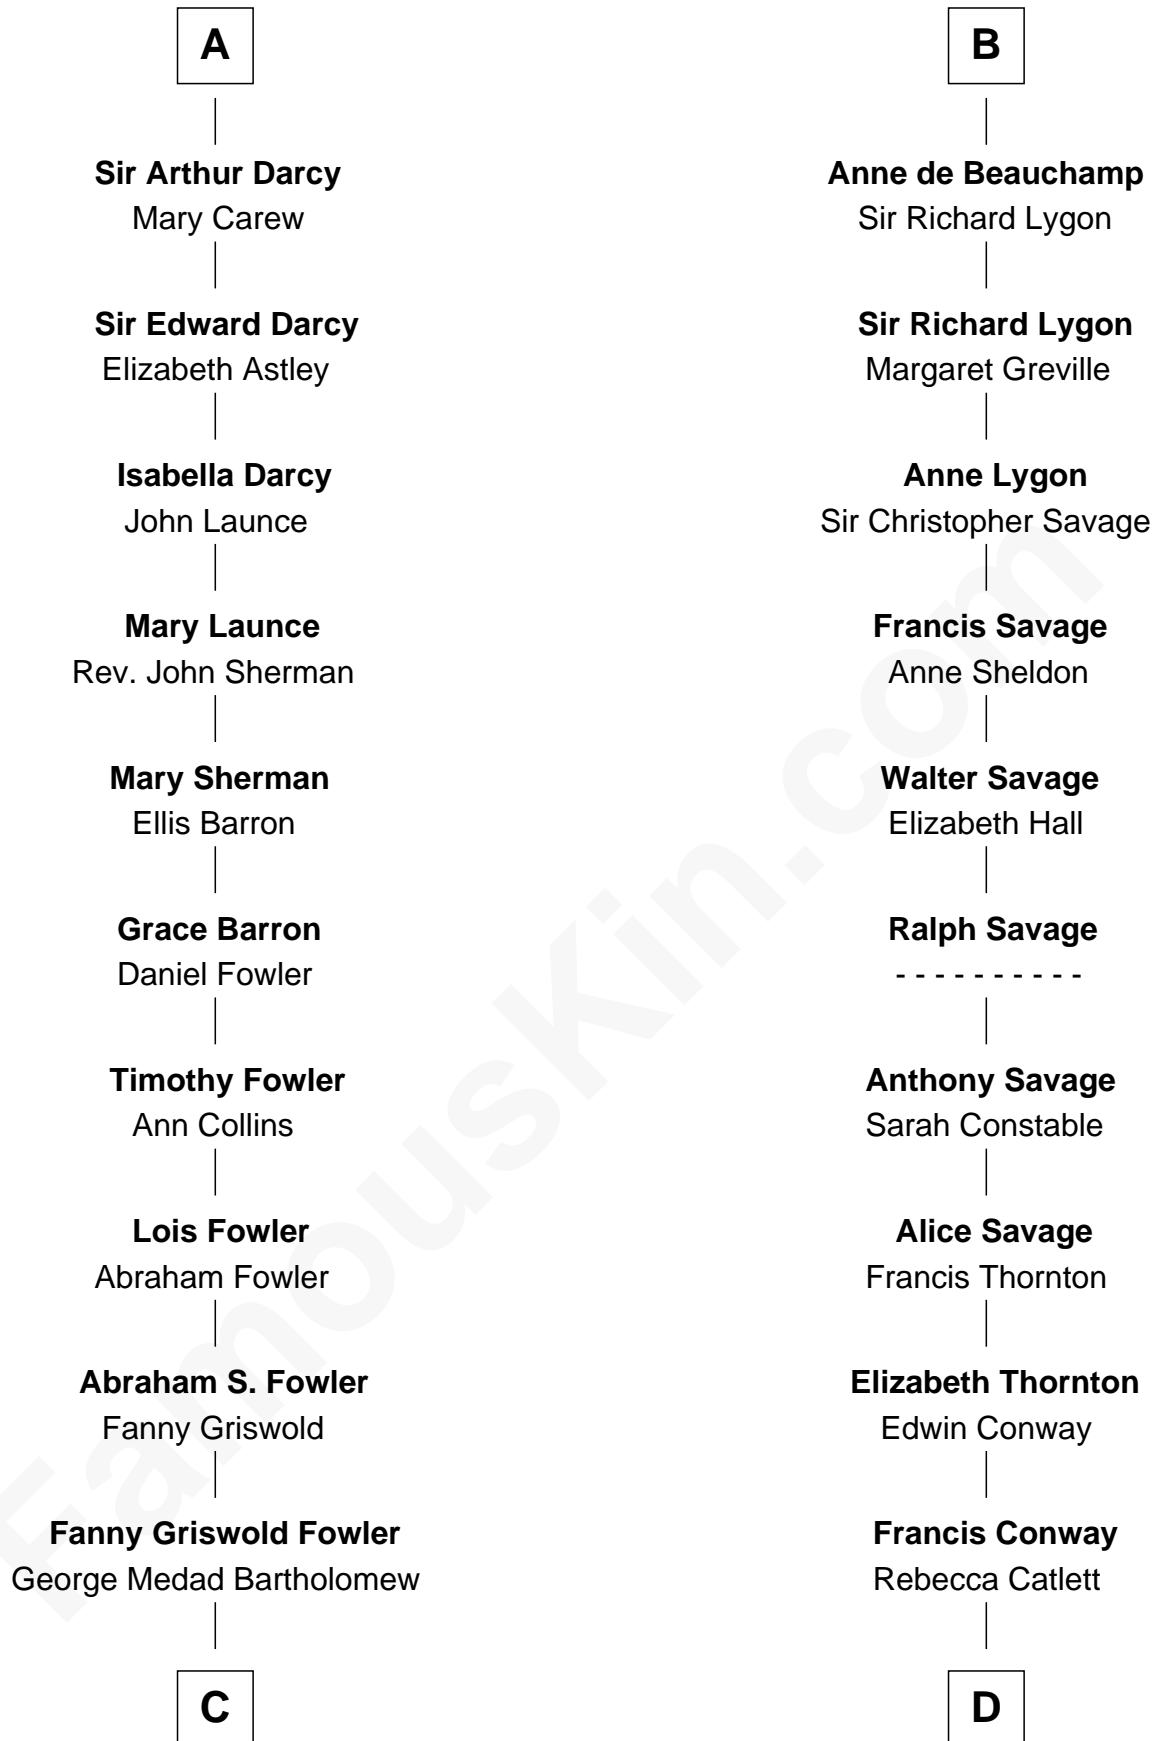

## Relationship Chart of

### Bill Weld

68th Governor of Massachusetts  
18th cousin 2 times removed of

**James Madison**  
4th U.S. President

**John de Botetourte**  
Maud FitzThomas

**C**

**Fanny Elizabeth Bartholomew**

Dr. Francis Minot Weld

**Francis Minot Weld**

Margaret Low White

**David Weld**

Mary Blake Nichols

**Bill Weld**

*68th Governor of Massachusetts*

**D**

**Eleanor Rose Conway**

James Madison

**James Madison**

*4th U.S. President*

FamousKin.com