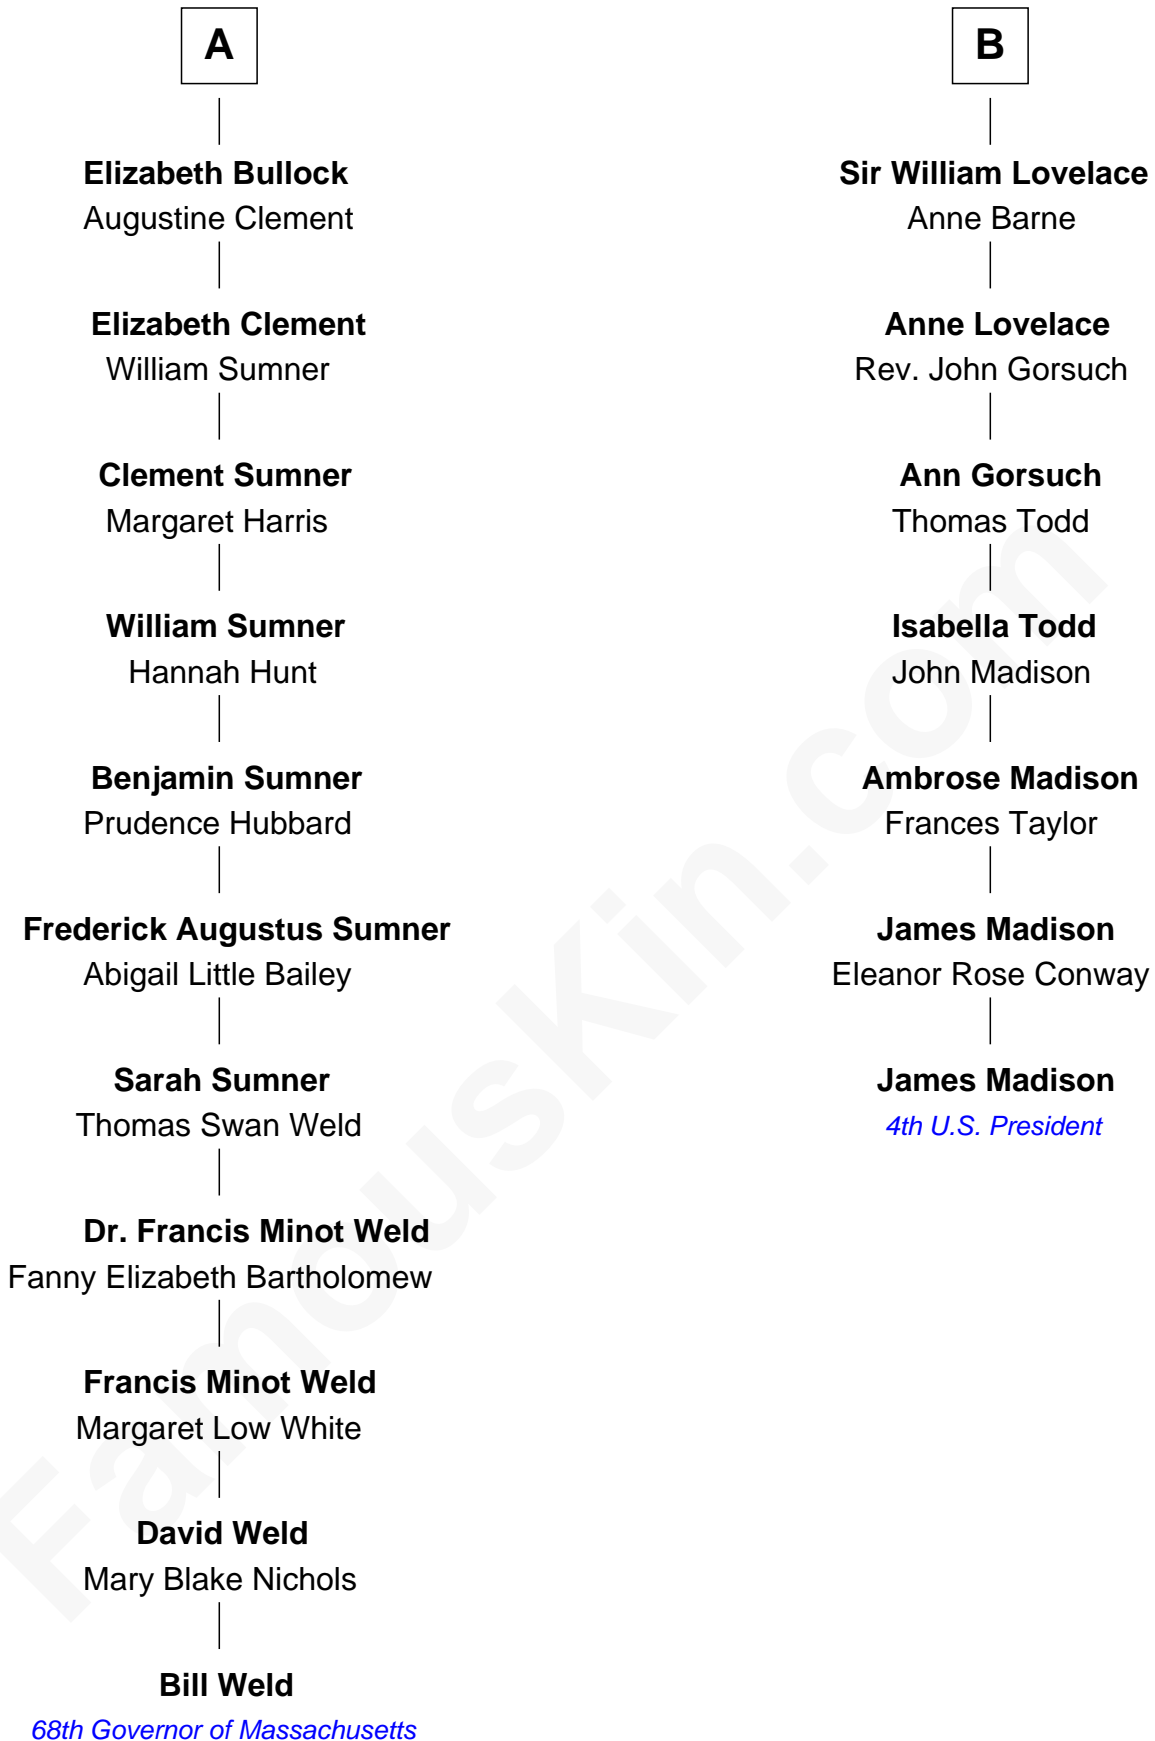

FamousKin.com

Relationship Chart of

Bill Weld

68th Governor of Massachusetts
13th cousin 4 times removed of

James Madison
4th U.S. President

Sir Richard Sergeaux
Philippe Fitzalan

Alice Sergeaux
Sir Richard de Vere

Sir John de Vere
Elizabeth Howard

Joan de Vere
Sir William Norreys

Margaret Norreys
Gilbert Bullock

Thomas Bullock
Alice Kingsmill

Richard Bullock
Alice Berrington

William Bullock

A

Philippa Sergeaux
Sir Robert Pashley

Anne Pashley
Edward Tyrrell

Philippa Tyrrell
Thomas Cornwallis

Sir William Cornwallis
Elizabeth Stanford

Affra Cornwallis
Sir Anthony Aucher

Edward Aucher
Mabel Wroth

Elizabeth Aucher
Sir William Lovelace

B

Bill Weld photo by [Marc Nozell](#) ([CC BY-SA 2.0](#))