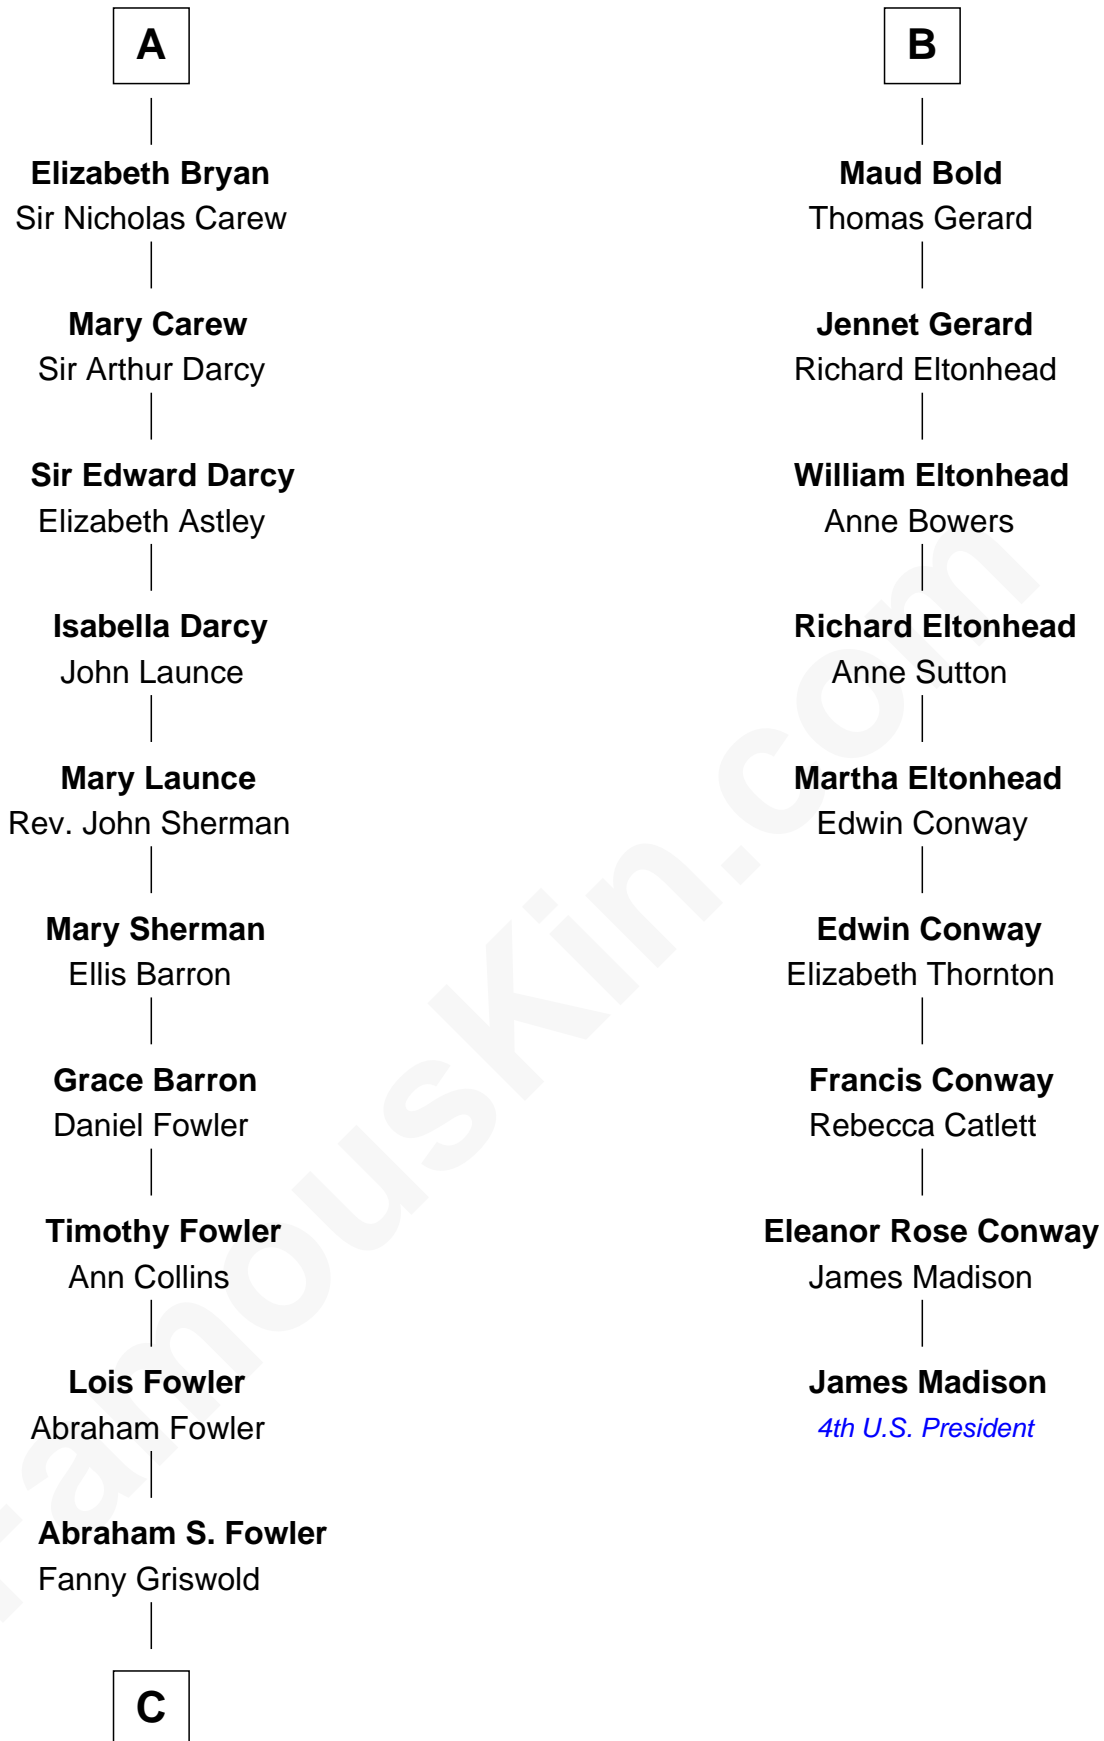

FamousKin.com

Relationship Chart of

Bill Weld

68th Governor of Massachusetts
15th cousin 6 times removed of

James Madison
4th U.S. President

C

Fanny Griswold Fowler
George Medad Bartholomew

Fanny Elizabeth Bartholomew
Dr. Francis Minot Weld

Francis Minot Weld
Margaret Low White

David Weld
Mary Blake Nichols

Bill Weld
68th Governor of Massachusetts

FamousKin.com