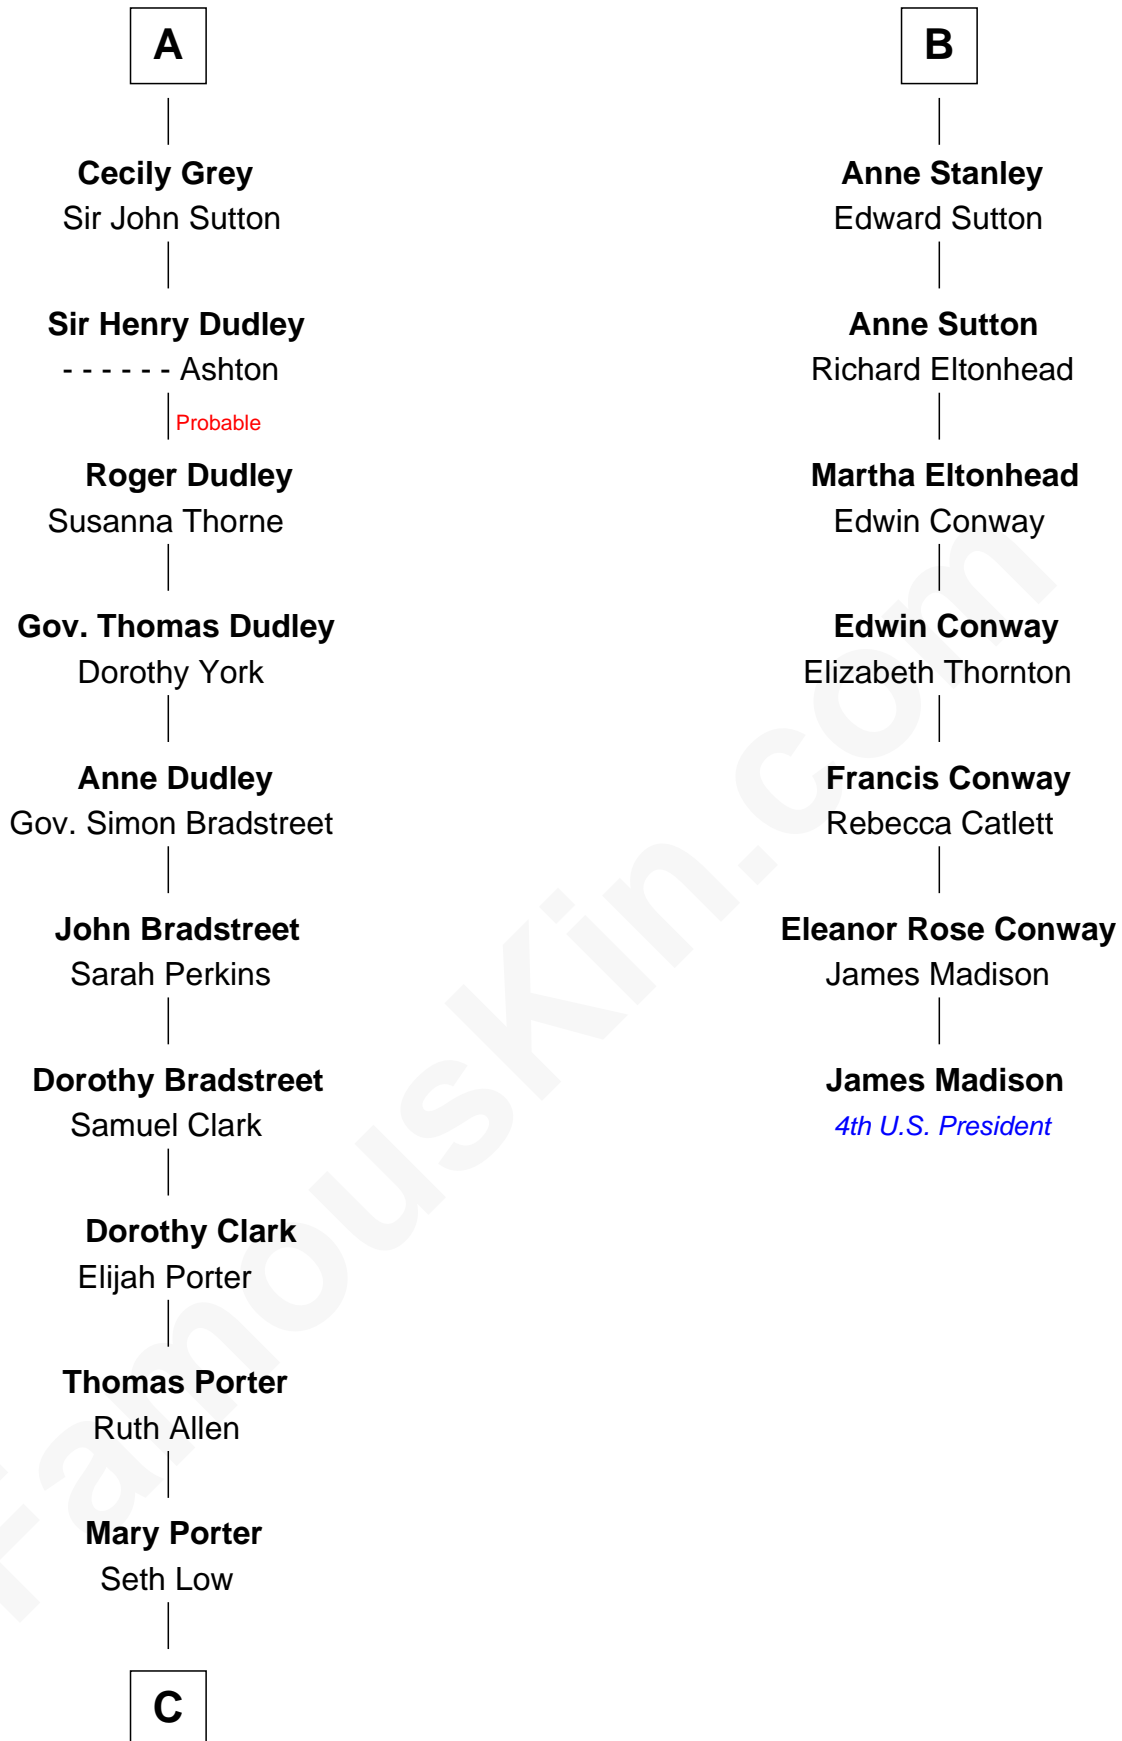

FamousKin.com

Relationship Chart of

Bill Weld

68th Governor of Massachusetts
13th cousin 8 times removed of

James Madison
4th U.S. President

C

—
Harriet Low
John Babcock Hillard

—
Harriet Hillard
William Augustus White

—
Margaret Low White
Francis Minot Weld

—
David Weld
Mary Blake Nichols

—
Bill Weld
68th Governor of Massachusetts

FamousKin.com