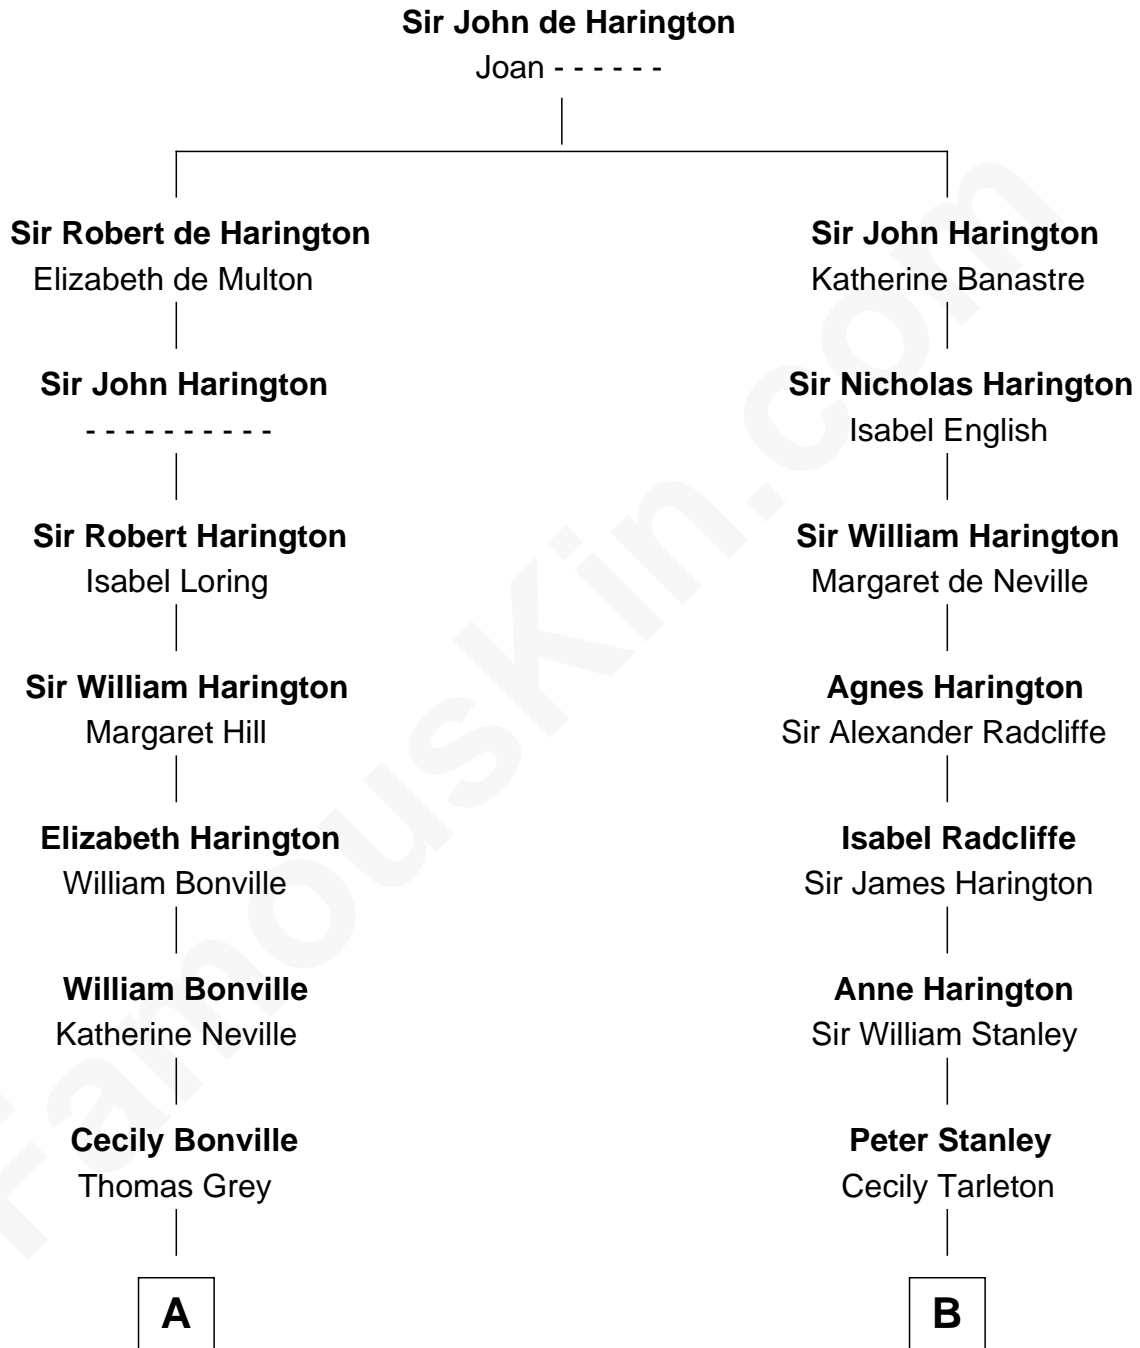

FamousKin.com

Relationship Chart of

Bill Weld

68th Governor of Massachusetts
13th cousin 8 times removed of

James Madison
4th U.S. President

C

—
Harriet Low
John Babcock Hillard

—
Harriet Hillard
William Augustus White

—
Margaret Low White
Francis Minot Weld

—
David Weld
Mary Blake Nichols

—
Bill Weld
68th Governor of Massachusetts

FamousKin.com