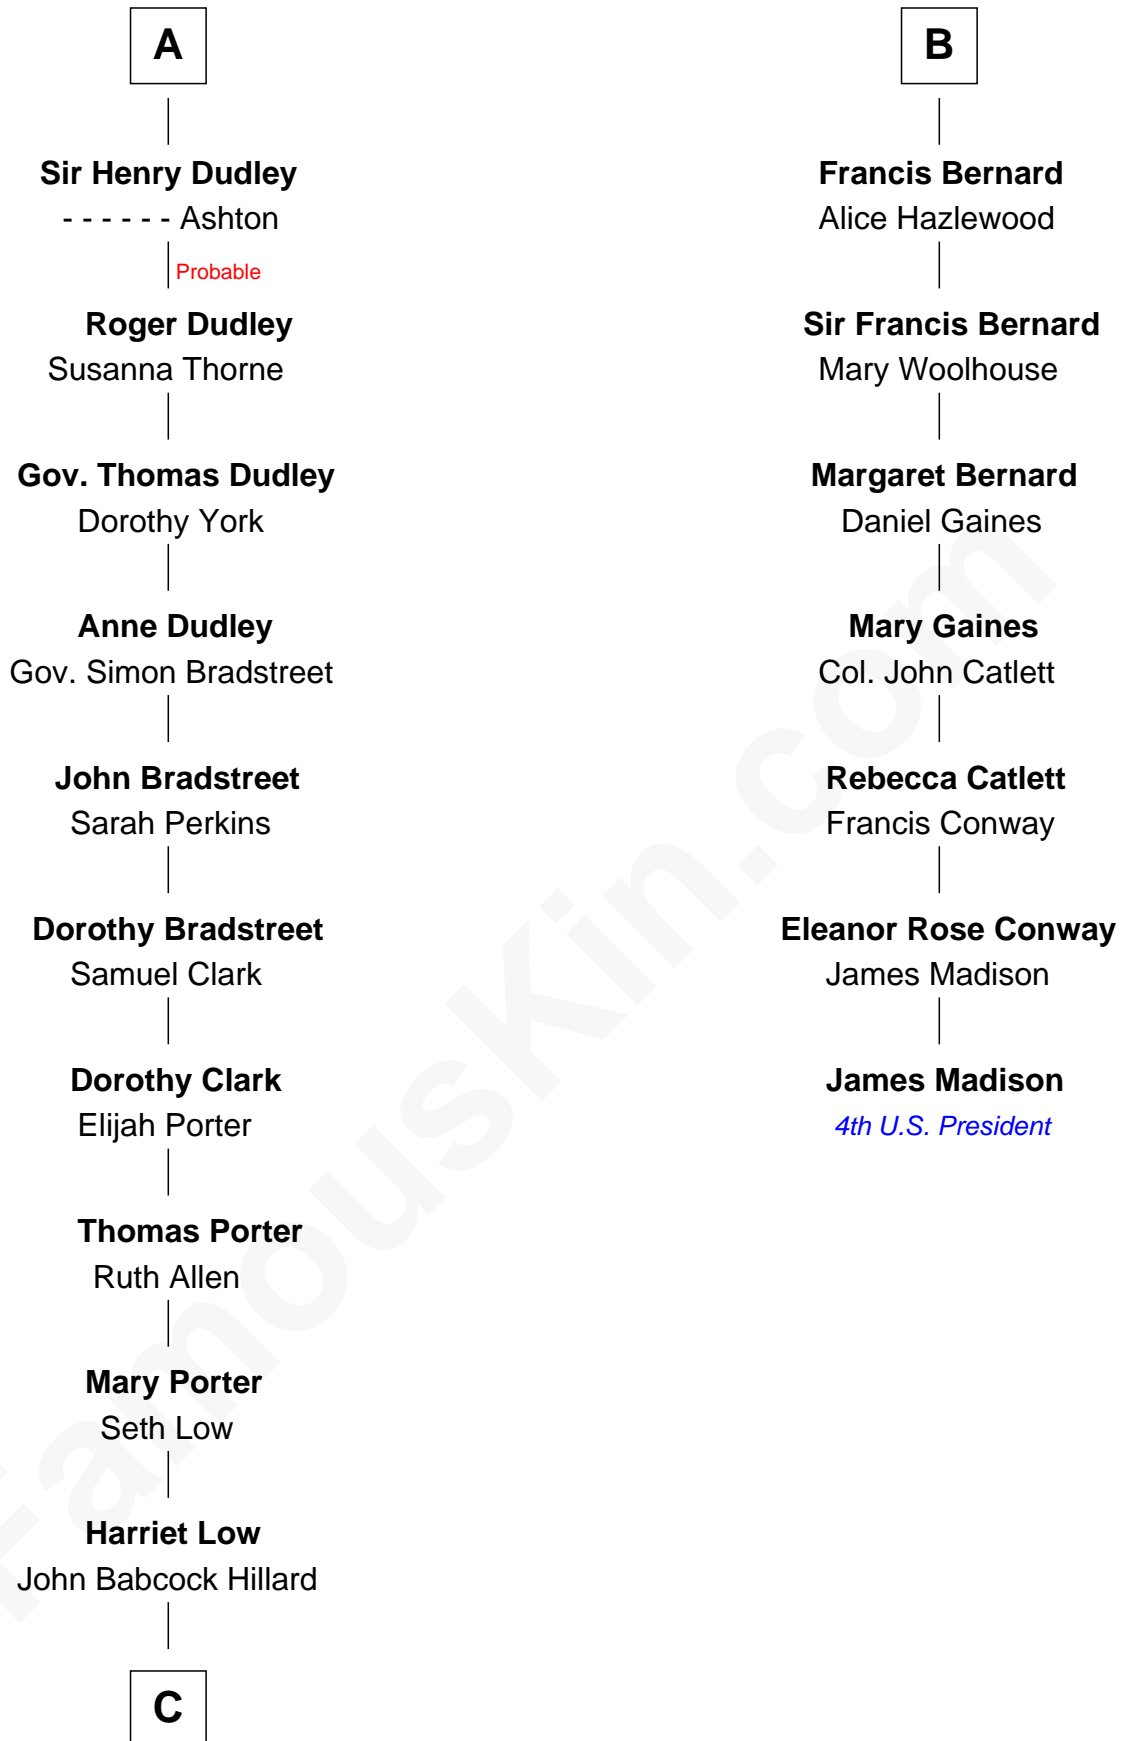

FamousKin.com

Relationship Chart of

Bill Weld

68th Governor of Massachusetts
13th cousin 7 times removed of

James Madison
4th U.S. President

Margaret de Audley
Ralph de Stafford

C

—
Harriet Hillard
William Augustus White

—
Margaret Low White
Francis Minot Weld

—
David Weld
Mary Blake Nichols

—
Bill Weld
68th Governor of Massachusetts

FamousKin.com