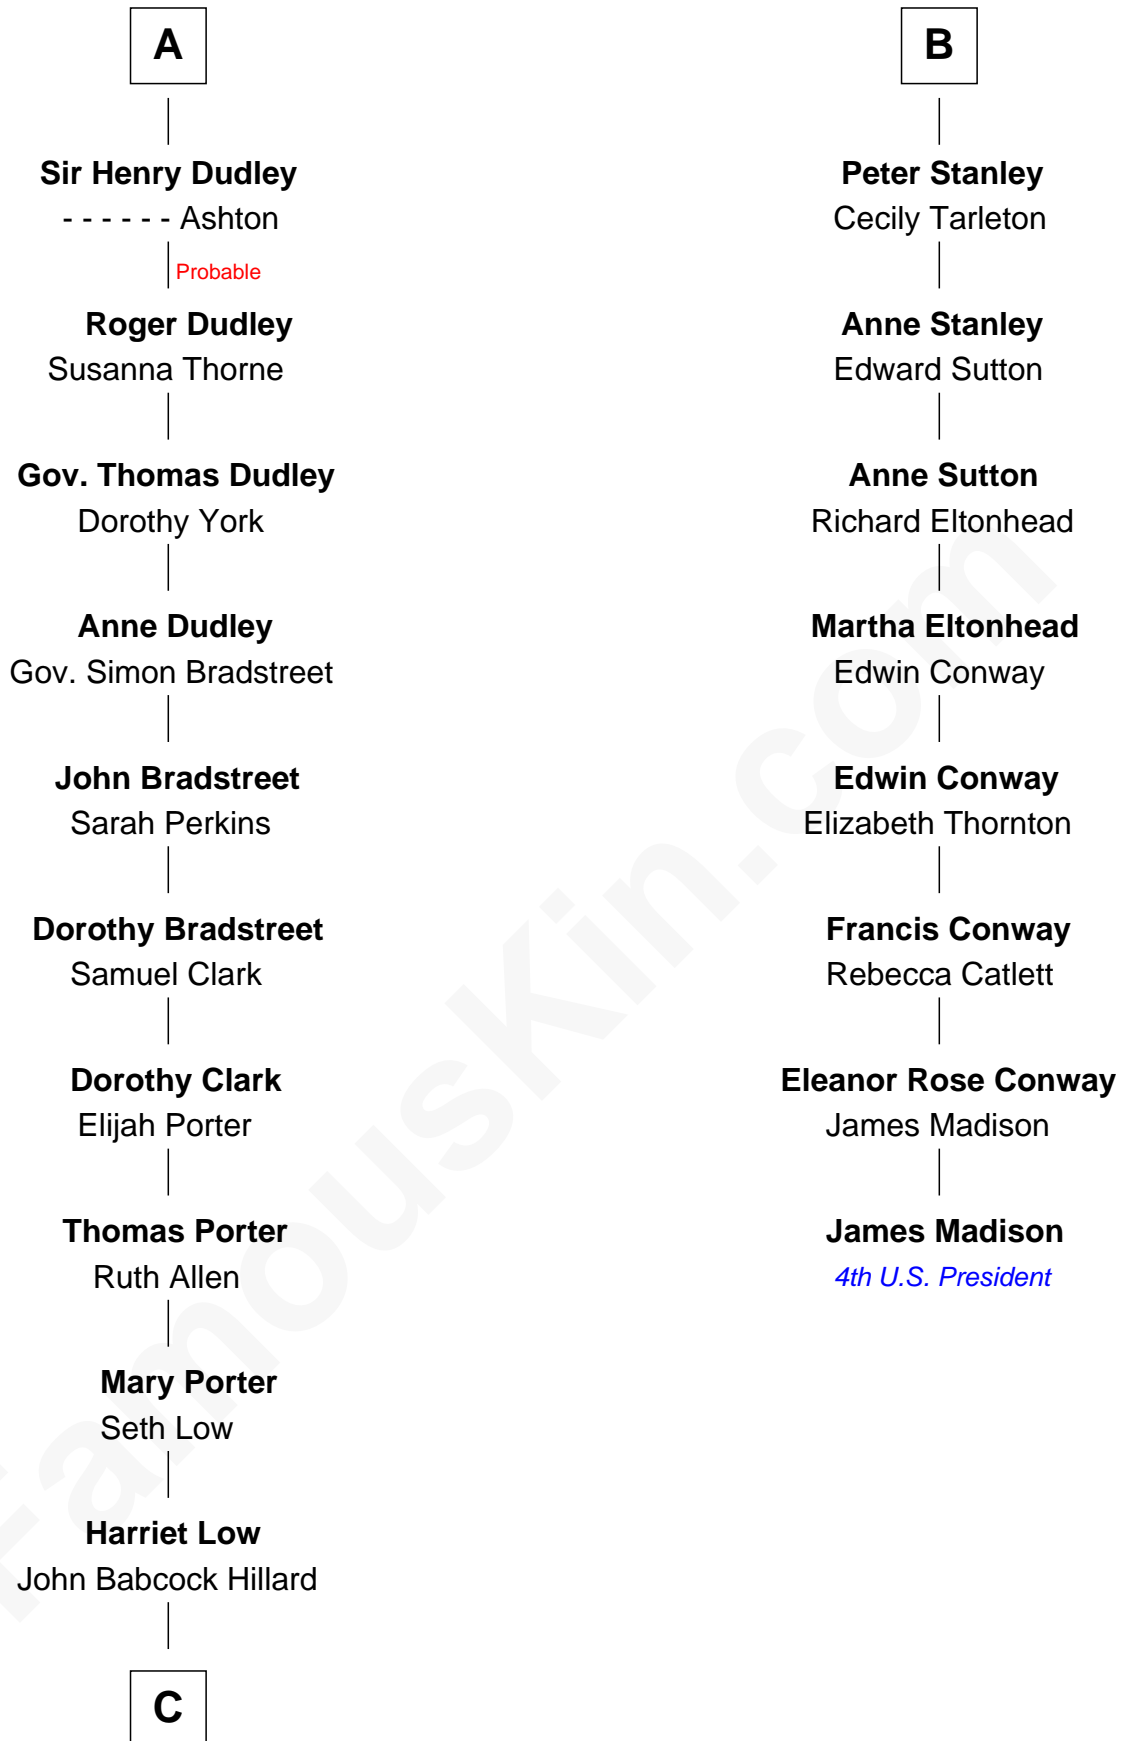

## Relationship Chart of

### Bill Weld

68th Governor of Massachusetts  
 14th cousin 6 times removed of

**James Madison**  
 4th U.S. President

**Sir Robert de Holland**  
 Maude la Zouche

**C**

—  
**Harriet Hillard**  
William Augustus White

—  
**Margaret Low White**  
Francis Minot Weld

—  
**David Weld**  
Mary Blake Nichols

—  
**Bill Weld**  
*68th Governor of Massachusetts*

FamousKin.com