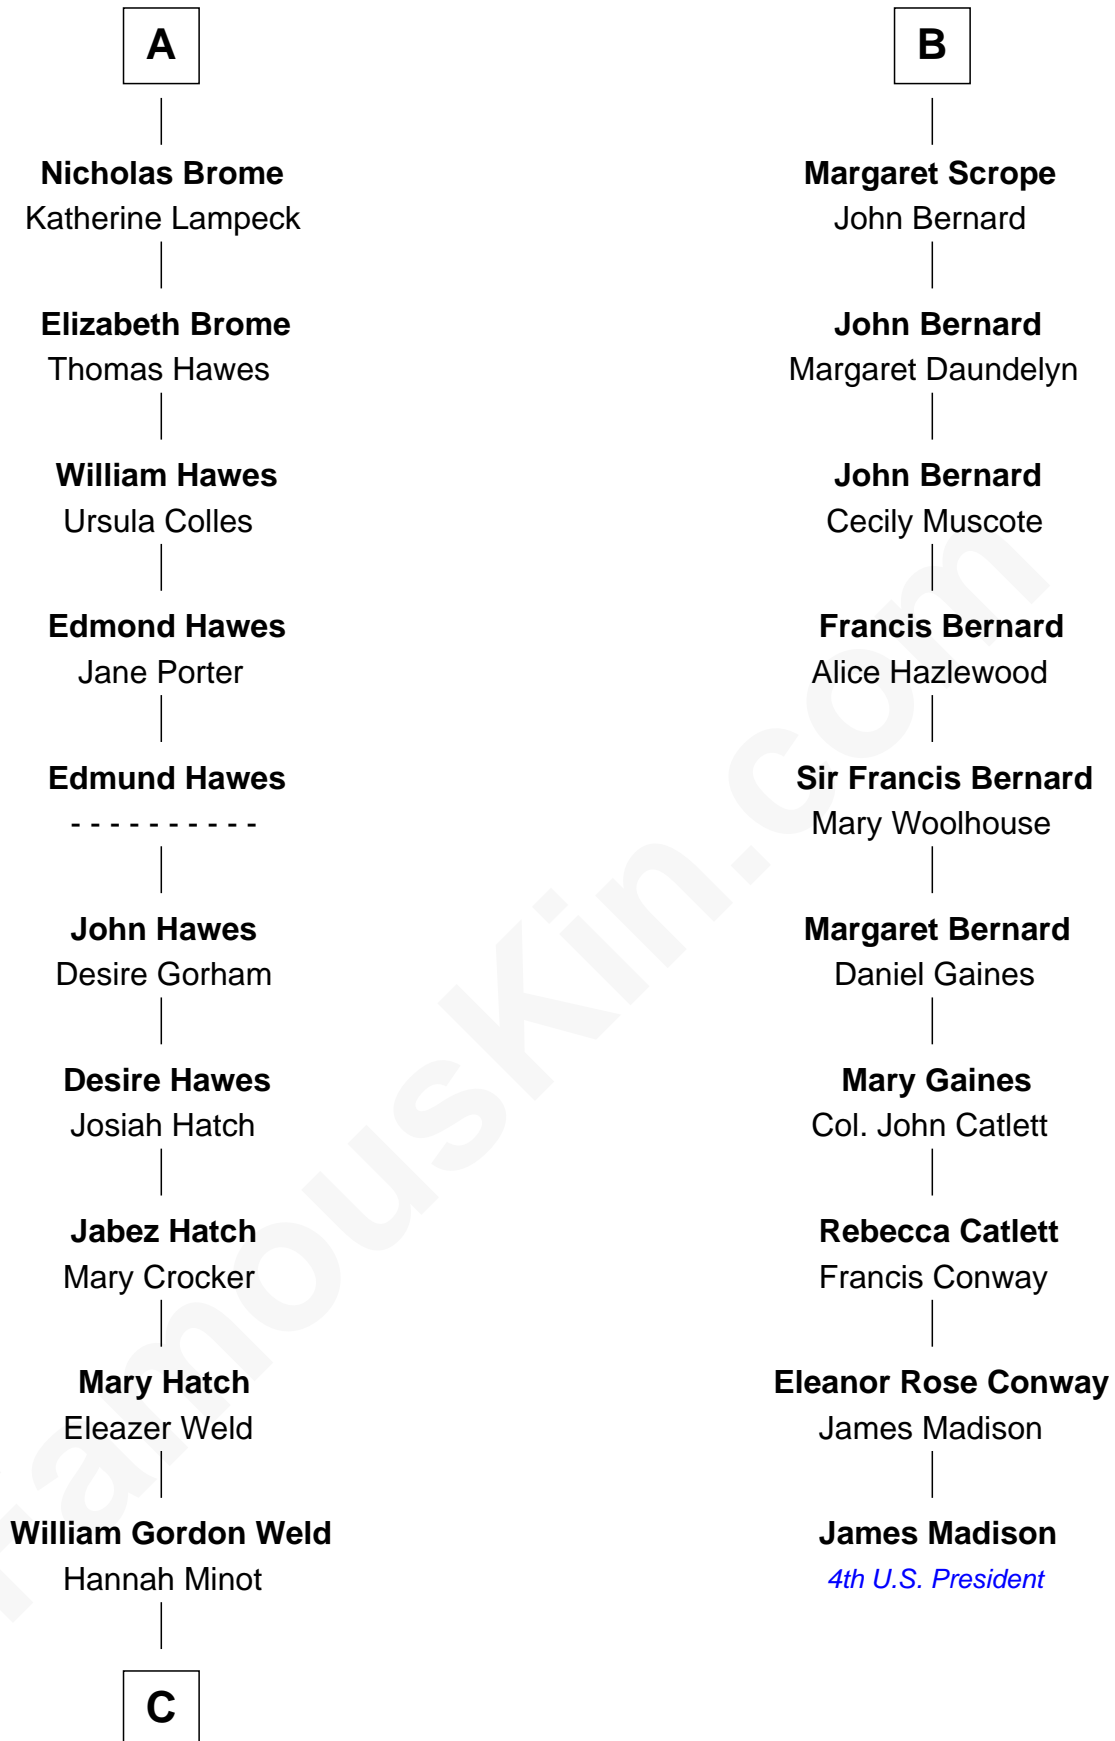

FamousKin.com

Relationship Chart of

Bill Weld

68th Governor of Massachusetts
16th cousin 5 times removed of

James Madison
4th U.S. President

C

—
Thomas Swan Weld

Sarah Sumner

—
Dr. Francis Minot Weld

Fanny Elizabeth Bartholomew

—
Francis Minot Weld

Margaret Low White

—
David Weld

Mary Blake Nichols

—
Bill Weld

68th Governor of Massachusetts