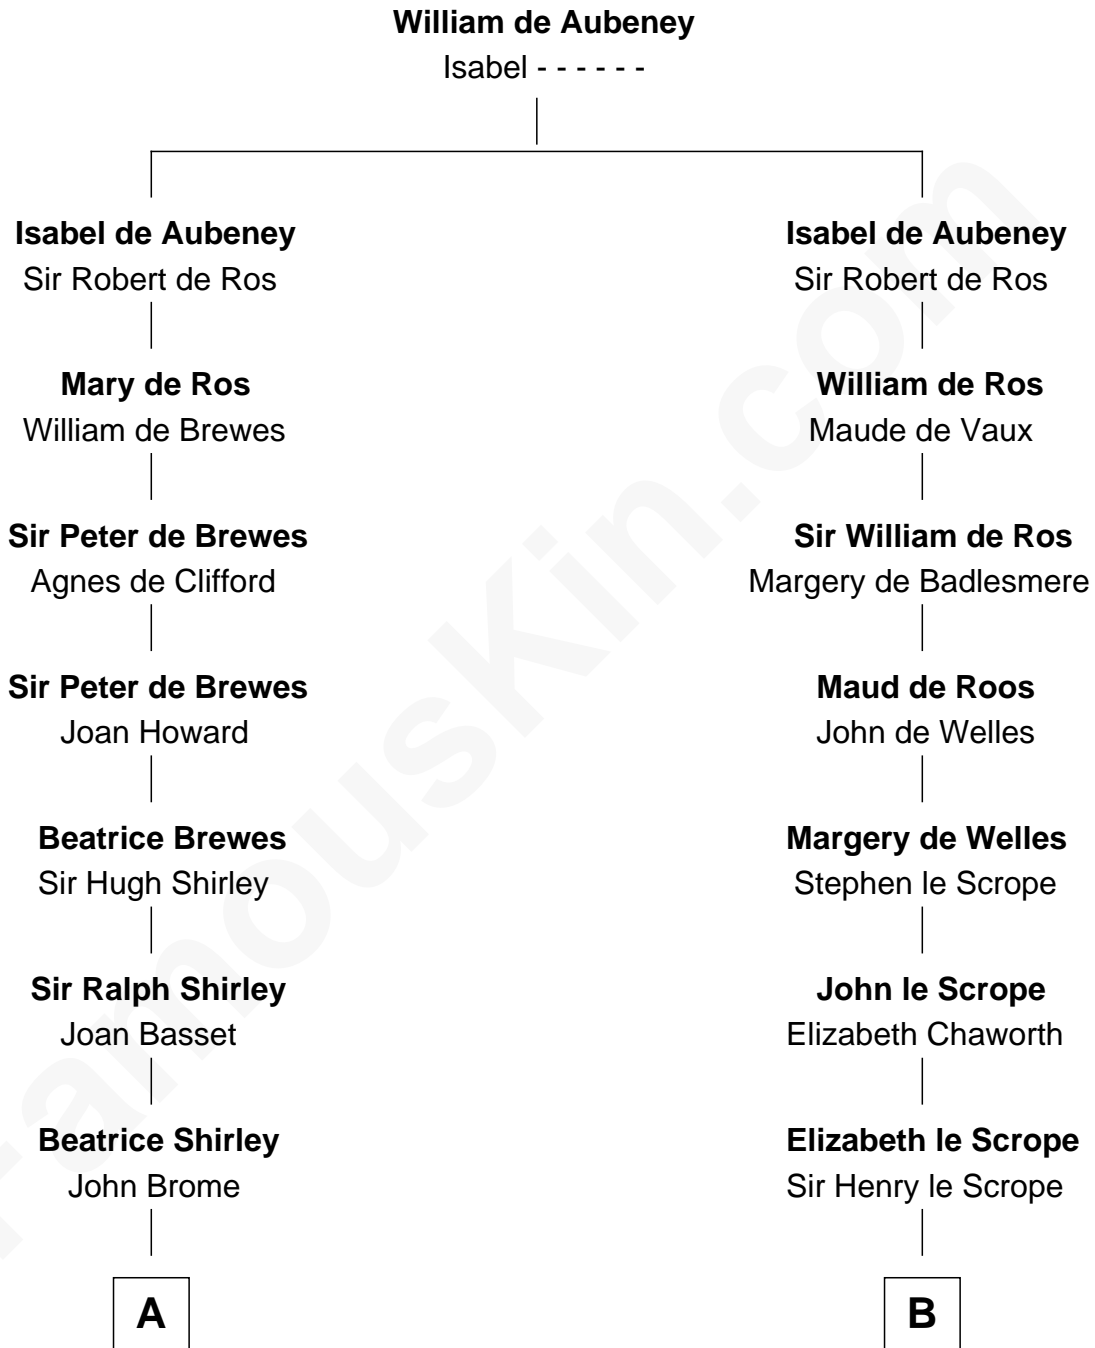

FamousKin.com

Relationship Chart of

Bill Weld

68th Governor of Massachusetts
16th cousin 5 times removed of

James Madison
4th U.S. President

C

—
Thomas Swan Weld

Sarah Sumner

—
Dr. Francis Minot Weld

Fanny Elizabeth Bartholomew

—
Francis Minot Weld

Margaret Low White

—
David Weld

Mary Blake Nichols

—
Bill Weld

68th Governor of Massachusetts