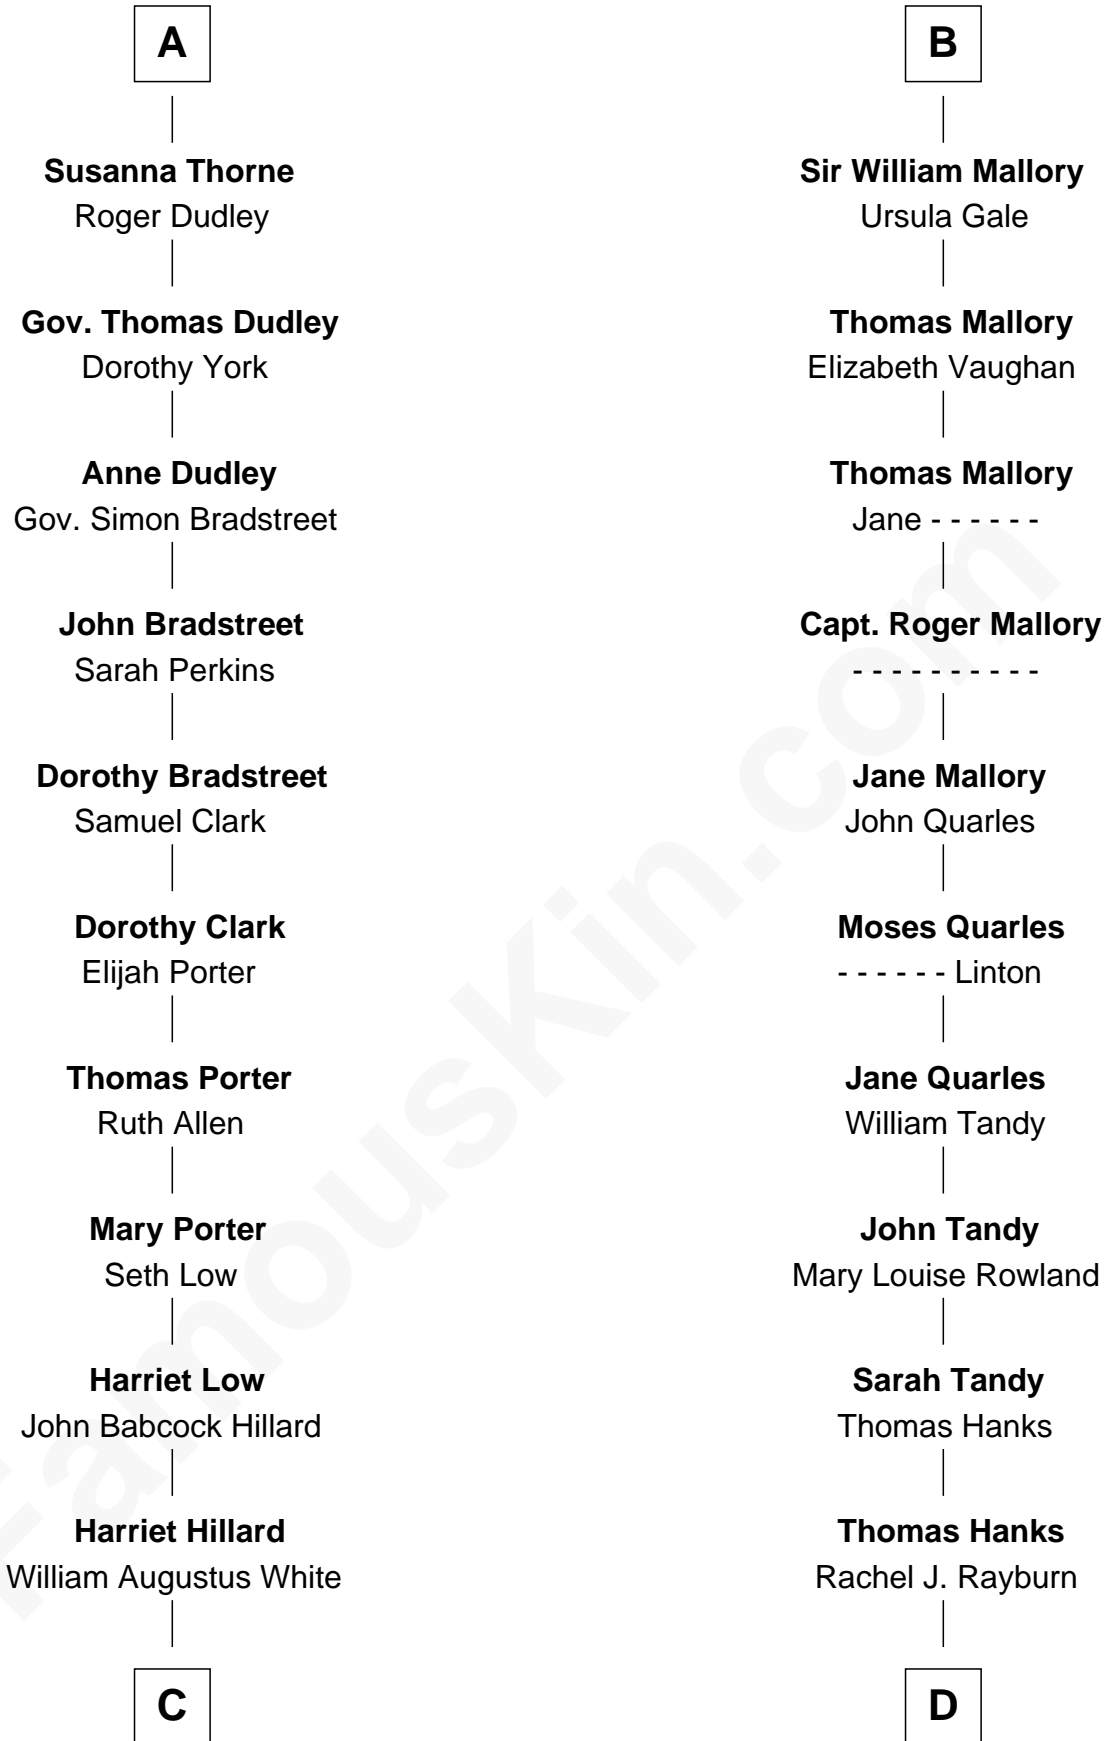

# FamousKin.com Relationship Chart of

**Bill Weld**

*68th Governor of Massachusetts*

**19th cousin 1 time removed of**

**Tom Hanks**

*Movie Actor*

**Sir John Grey**

*Avice Marmion*

**C**

**Margaret Low White**

Francis Minot Weld

**David Weld**

Mary Blake Nichols

**Bill Weld**

*68th Governor of Massachusetts*

**D**

**Daniel Boone Hanks**

Mary Catherine Mefford

**Ernest Buel Hanks**

Gladys Hilda Ball

**Amos Mefford Hanks**

Janet Marylyn Frager

**Tom Hanks**

*Movie Actor*