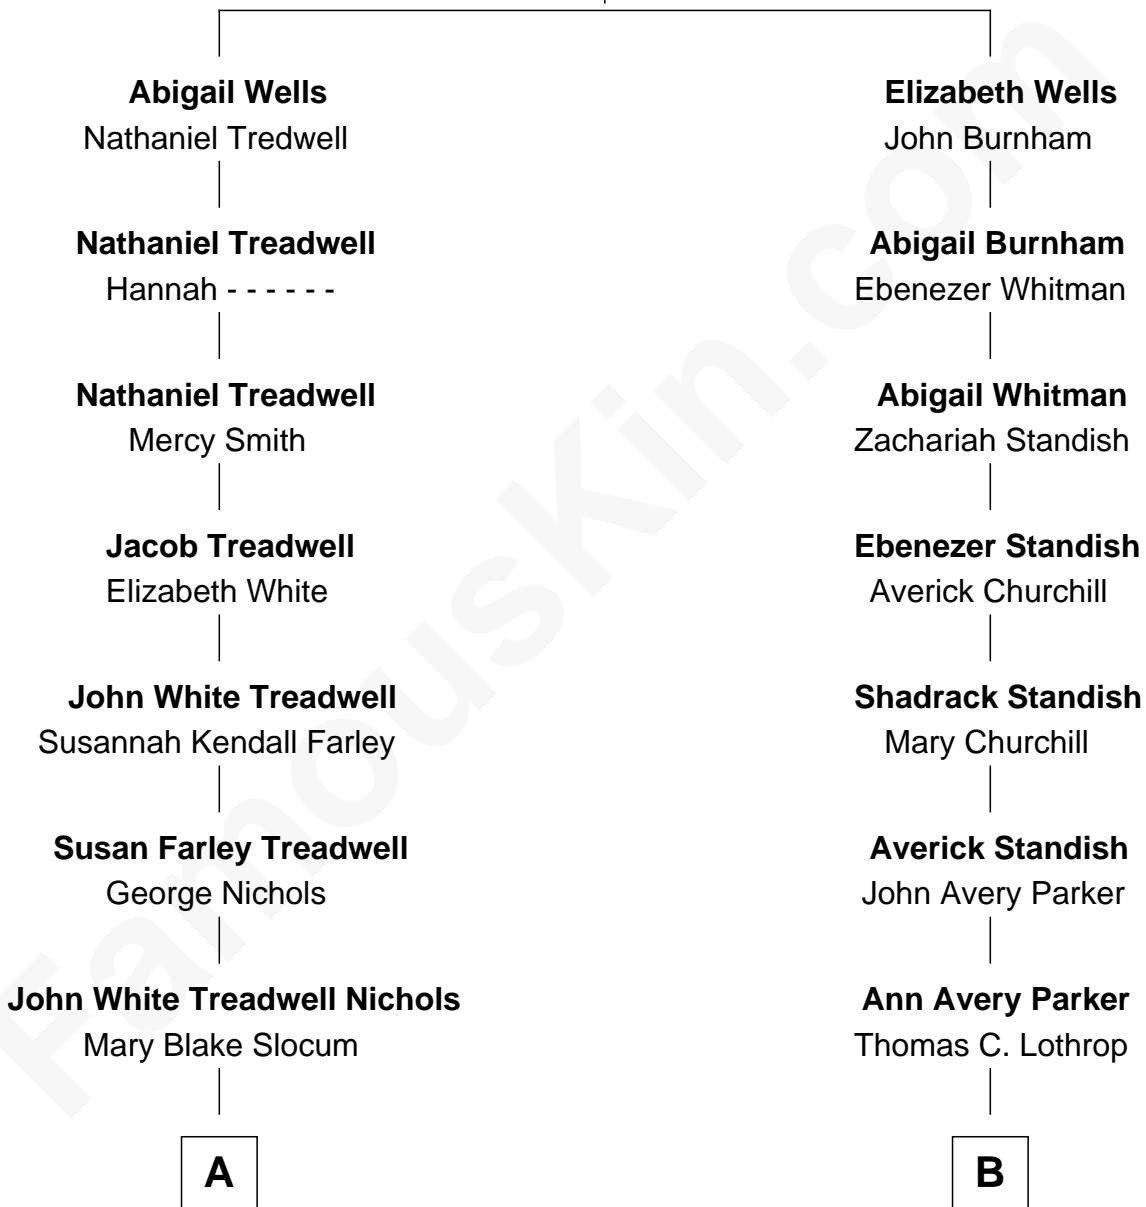

# FamousKin.com Relationship Chart of

**Bill Weld**

*68th Governor of Massachusetts*

9th cousin 1 time removed of

**Tuesday Weld**

*TV and Movie Actress*

**Thomas Wells**

Abigail Warner

**A**

**John Treadwell Nichols**

Cornelia DuBois Floyd

**Mary Blake Nichols**

David Weld

**Bill Weld**

*68th Governor of Massachusetts*

**B**

**Sarah Williams Lothrop**

George Parsons King

**Sarah Lothrop King**

Edward Motley Weld

**Lothrop Motley Weld**

Yosene Balfour Ker

**Tuesday Weld**

*TV and Movie Actress*