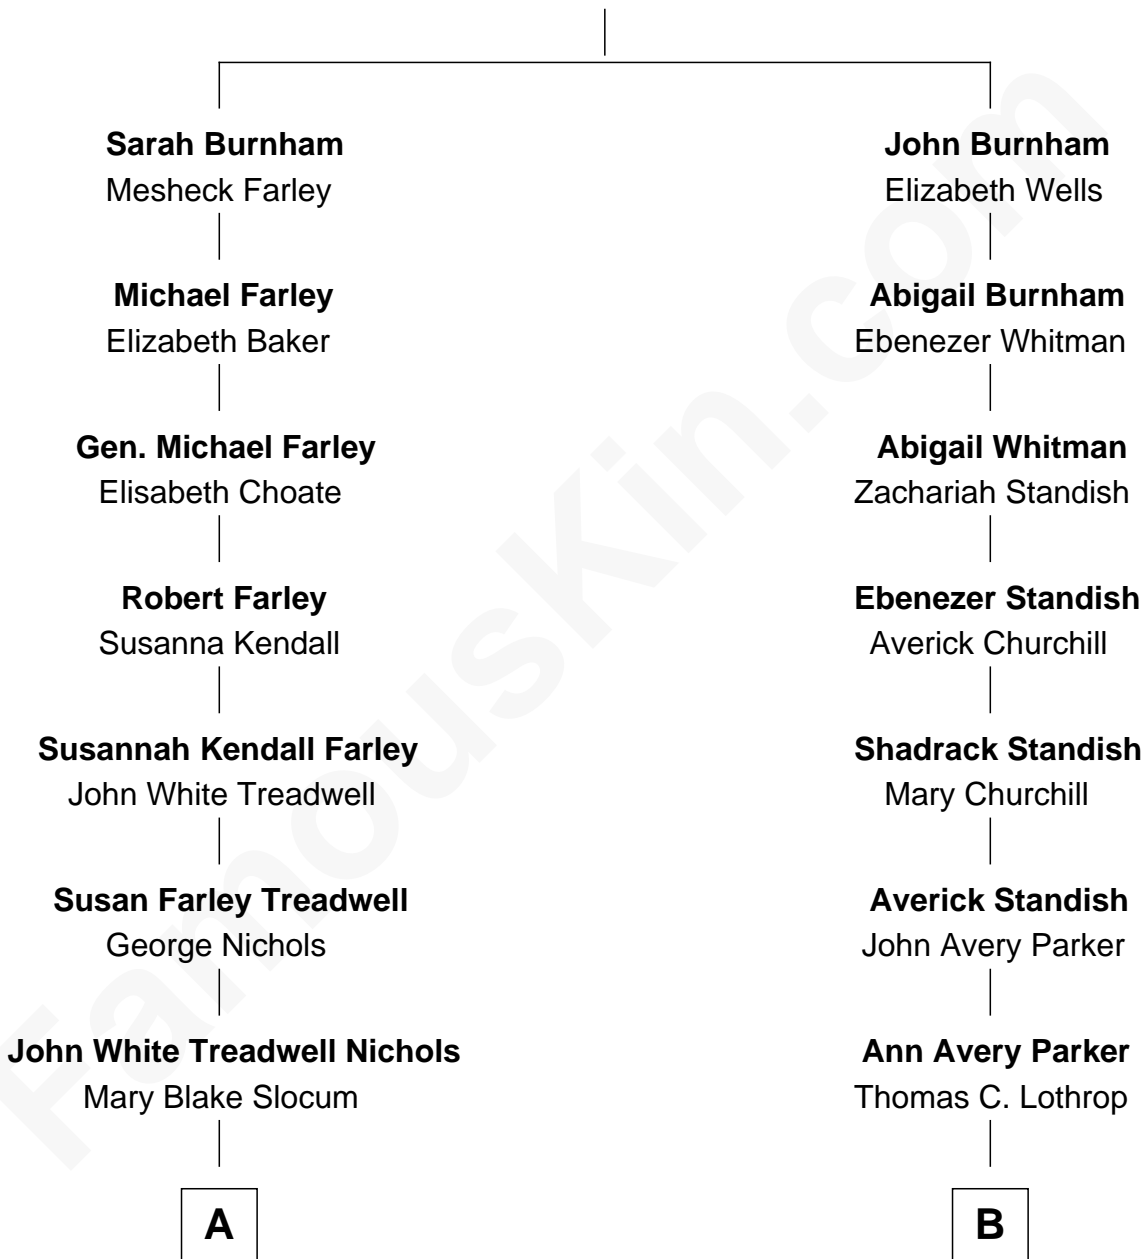

# FamousKin.com Relationship Chart of

**Bill Weld**

*68th Governor of Massachusetts*

9th cousin 1 time removed of

**Tuesday Weld**

*TV and Movie Actress*

**Thomas Burnham**

Mary Lawrence

**A**

**John Treadwell Nichols**

Cornelia DuBois Floyd

**Mary Blake Nichols**

David Weld

**Bill Weld**

*68th Governor of Massachusetts*

**B**

**Sarah Williams Lothrop**

George Parsons King

**Sarah Lothrop King**

Edward Motley Weld

**Lothrop Motley Weld**

Yosene Balfour Ker

**Tuesday Weld**

*TV and Movie Actress*