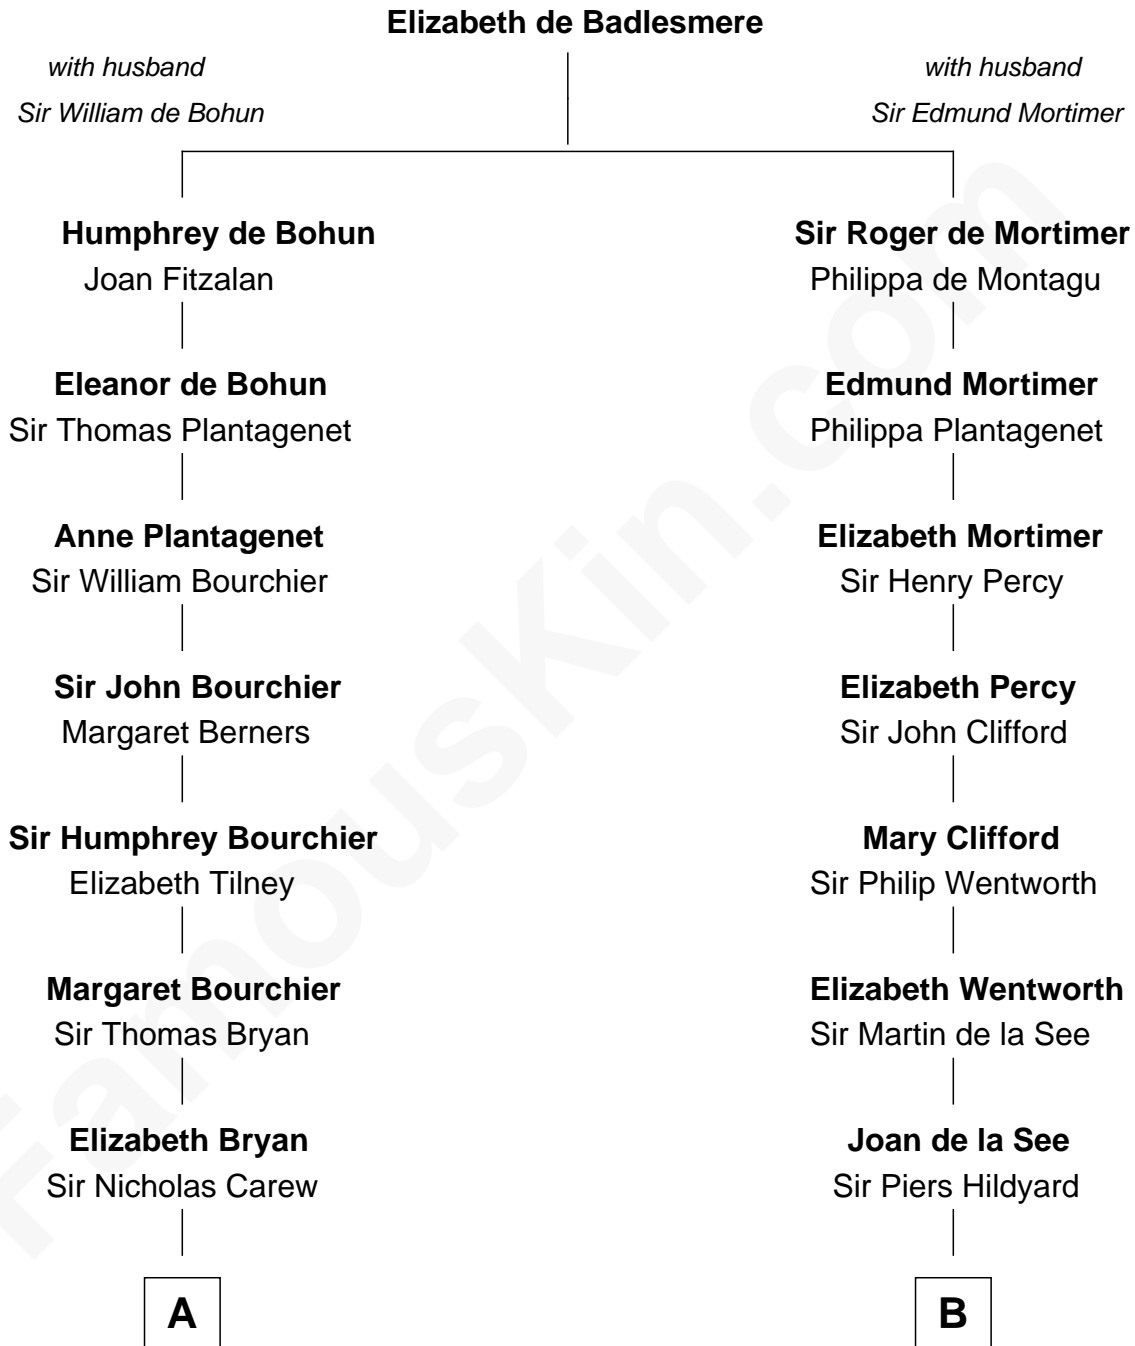

# FamousKin.com Relationship Chart of

**Bill Weld**

*68th Governor of Massachusetts*

**20th cousin 1 time removed of**

**Tuesday Weld**

*TV and Movie Actress*

**C**

**Fanny Elizabeth Bartholomew**

Dr. Francis Minot Weld

**Francis Minot Weld**

Margaret Low White

**David Weld**

Mary Blake Nichols

**Bill Weld**

*68th Governor of Massachusetts*

**D**

**Sarah Bartlett Balch**

Stephen Minot Weld

**Stephen Minot Weld**

Eloise Rodman

**Edward Motley Weld**

Sarah Lothrop King

**Lothrop Motley Weld**

Yosene Balfour Ker

**Tuesday Weld**

*TV and Movie Actress*