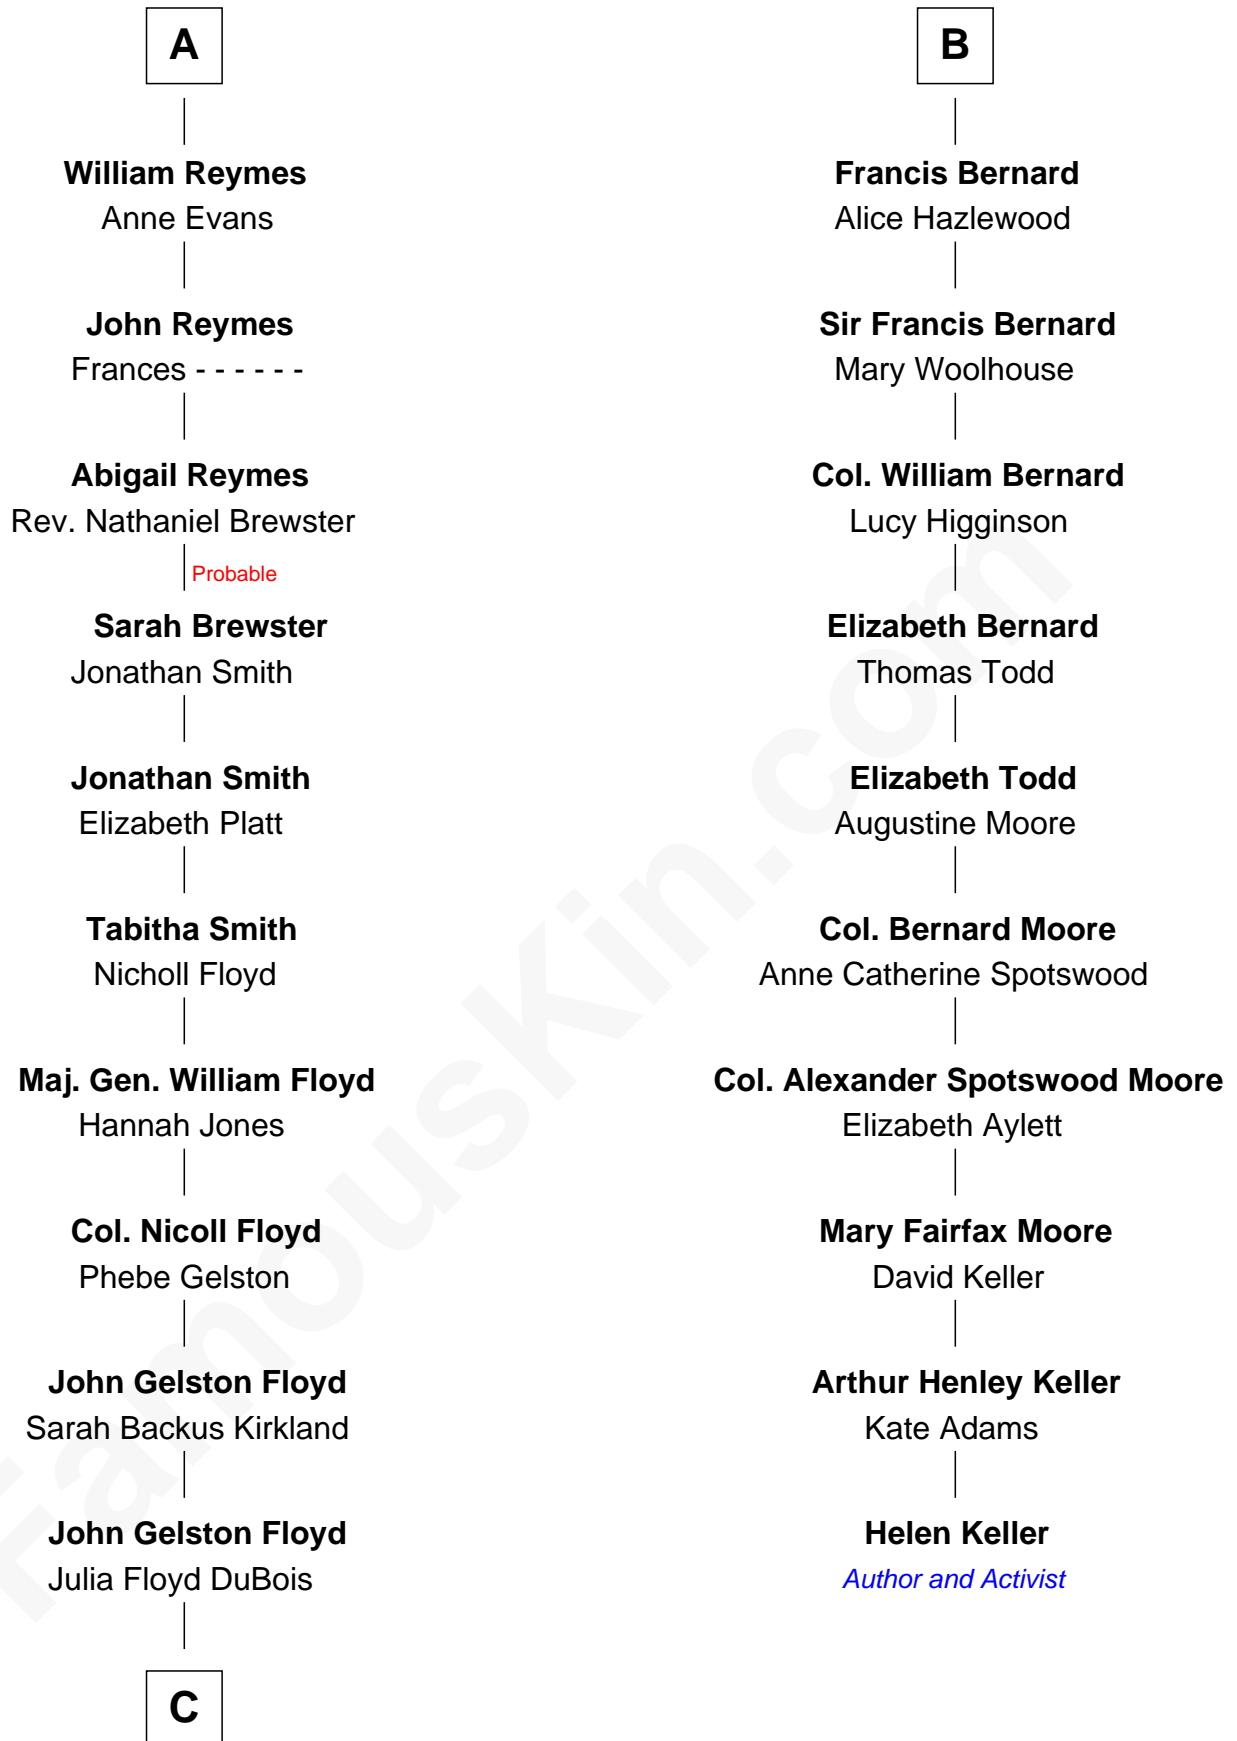

FamousKin.com

Relationship Chart of

Bill Weld

68th Governor of Massachusetts

16th cousin 3 times removed of

Helen Keller

Author and Activist

Sir Thomas de Beauchamp

Katherine de Mortimer

Sir William Beauchamp

Joan Fitzalan

Joan Beauchamp

James Butler

Sir Thomas Butler

Anne Hankeford

Margaret Butler

Margaret Scrope

John Bernard

John Bernard

Margaret Daundelyn

John Bernard

Cecily Muscote

B

C