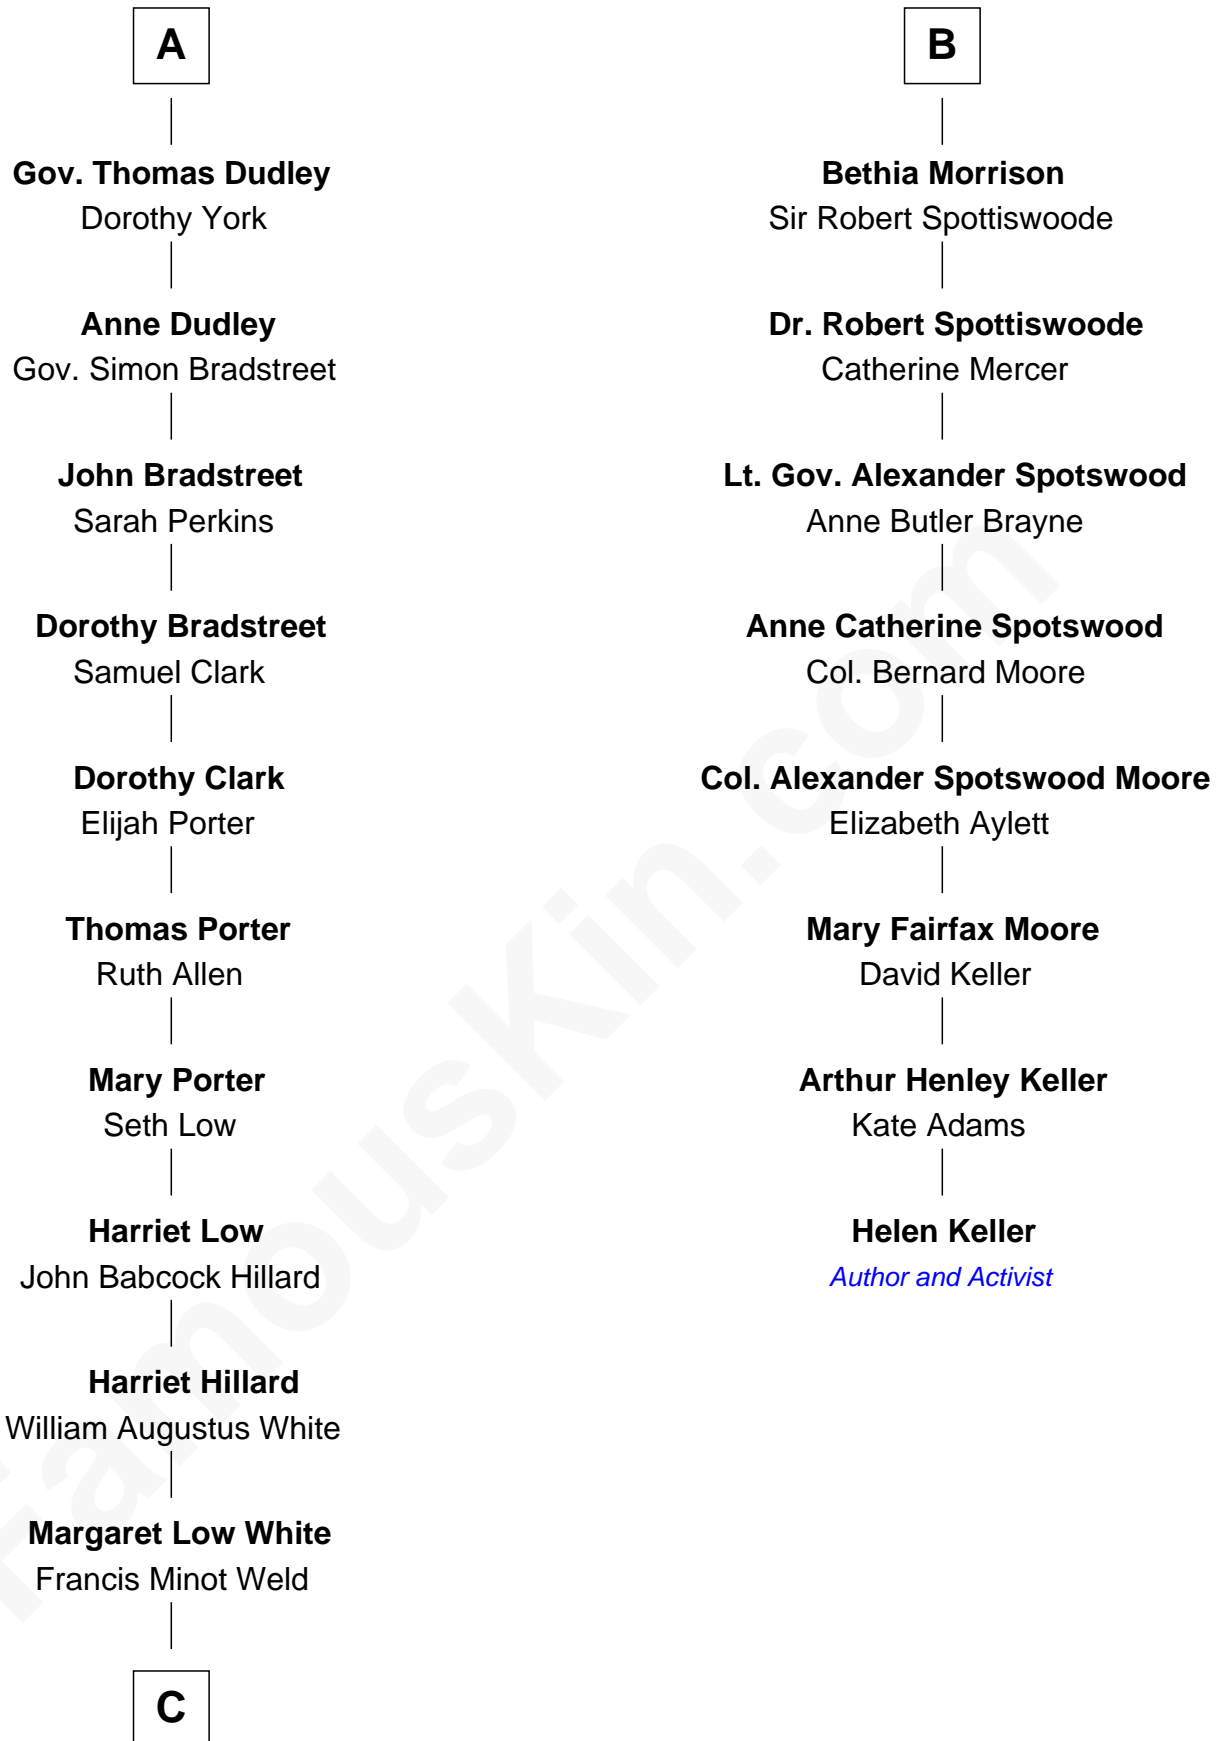

# FamousKin.com Relationship Chart of

**Bill Weld**

*68th Governor of Massachusetts*

**14th cousin 4 times removed of**

**Helen Keller**

*Author and Activist*

**John of Gaunt**

Katherine Roet

**C**

—  
**David Weld**

Mary Blake Nichols

—  
**Bill Weld**

*68th Governor of Massachusetts*

FamousKin.com