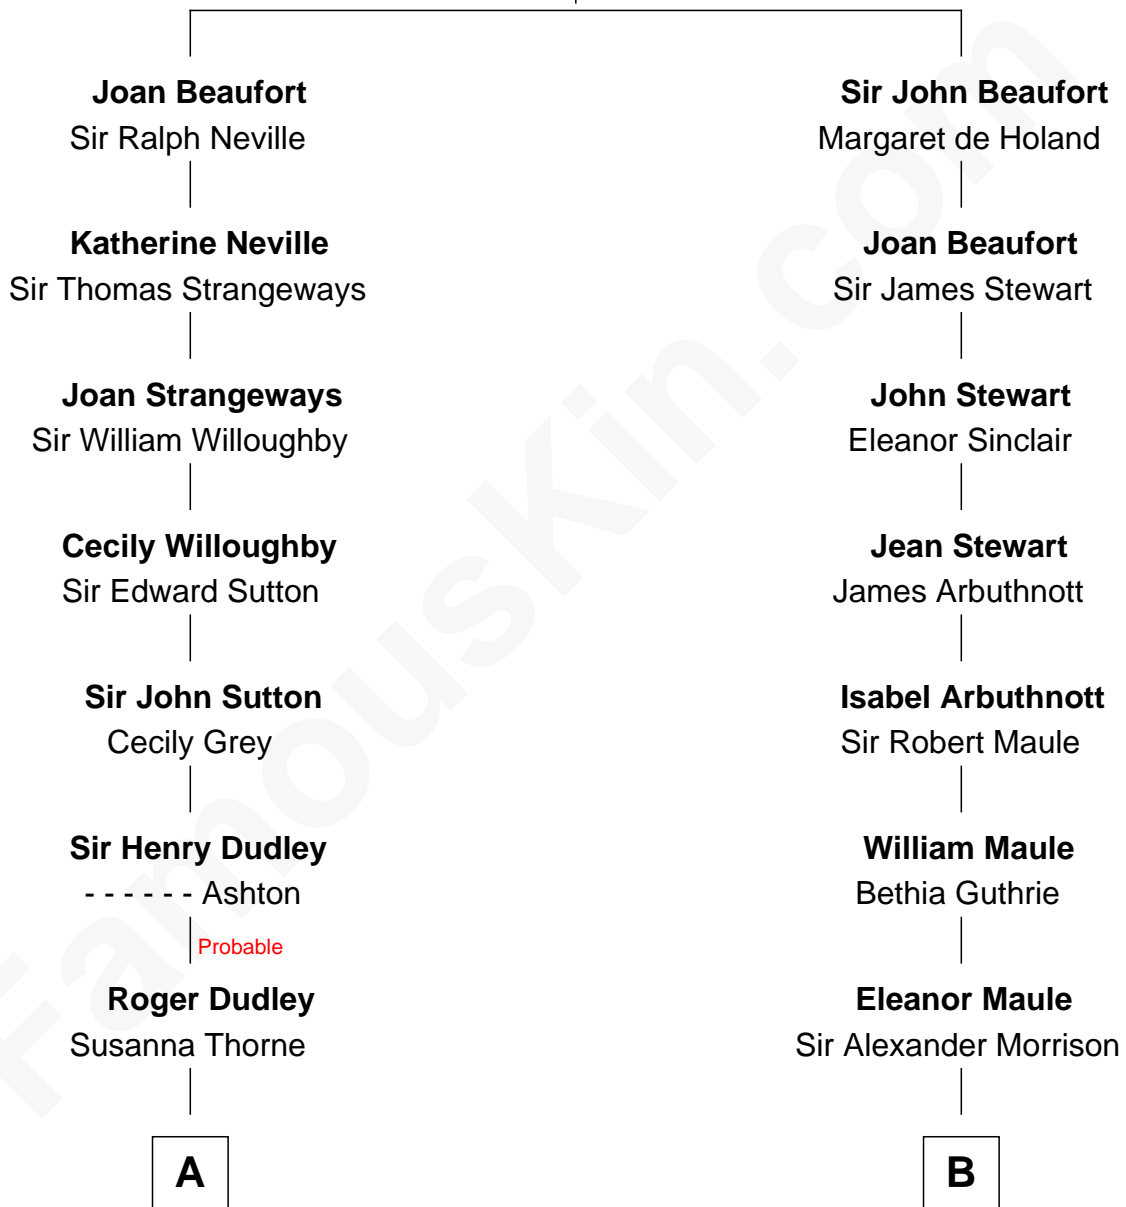

# FamousKin.com Relationship Chart of

**Bill Weld**

*68th Governor of Massachusetts*

**14th cousin 4 times removed of**

**Helen Keller**

*Author and Activist*

**John of Gaunt**

Katherine Roet

**C**

—  
**David Weld**

Mary Blake Nichols

—  
**Bill Weld**

*68th Governor of Massachusetts*

FamousKin.com