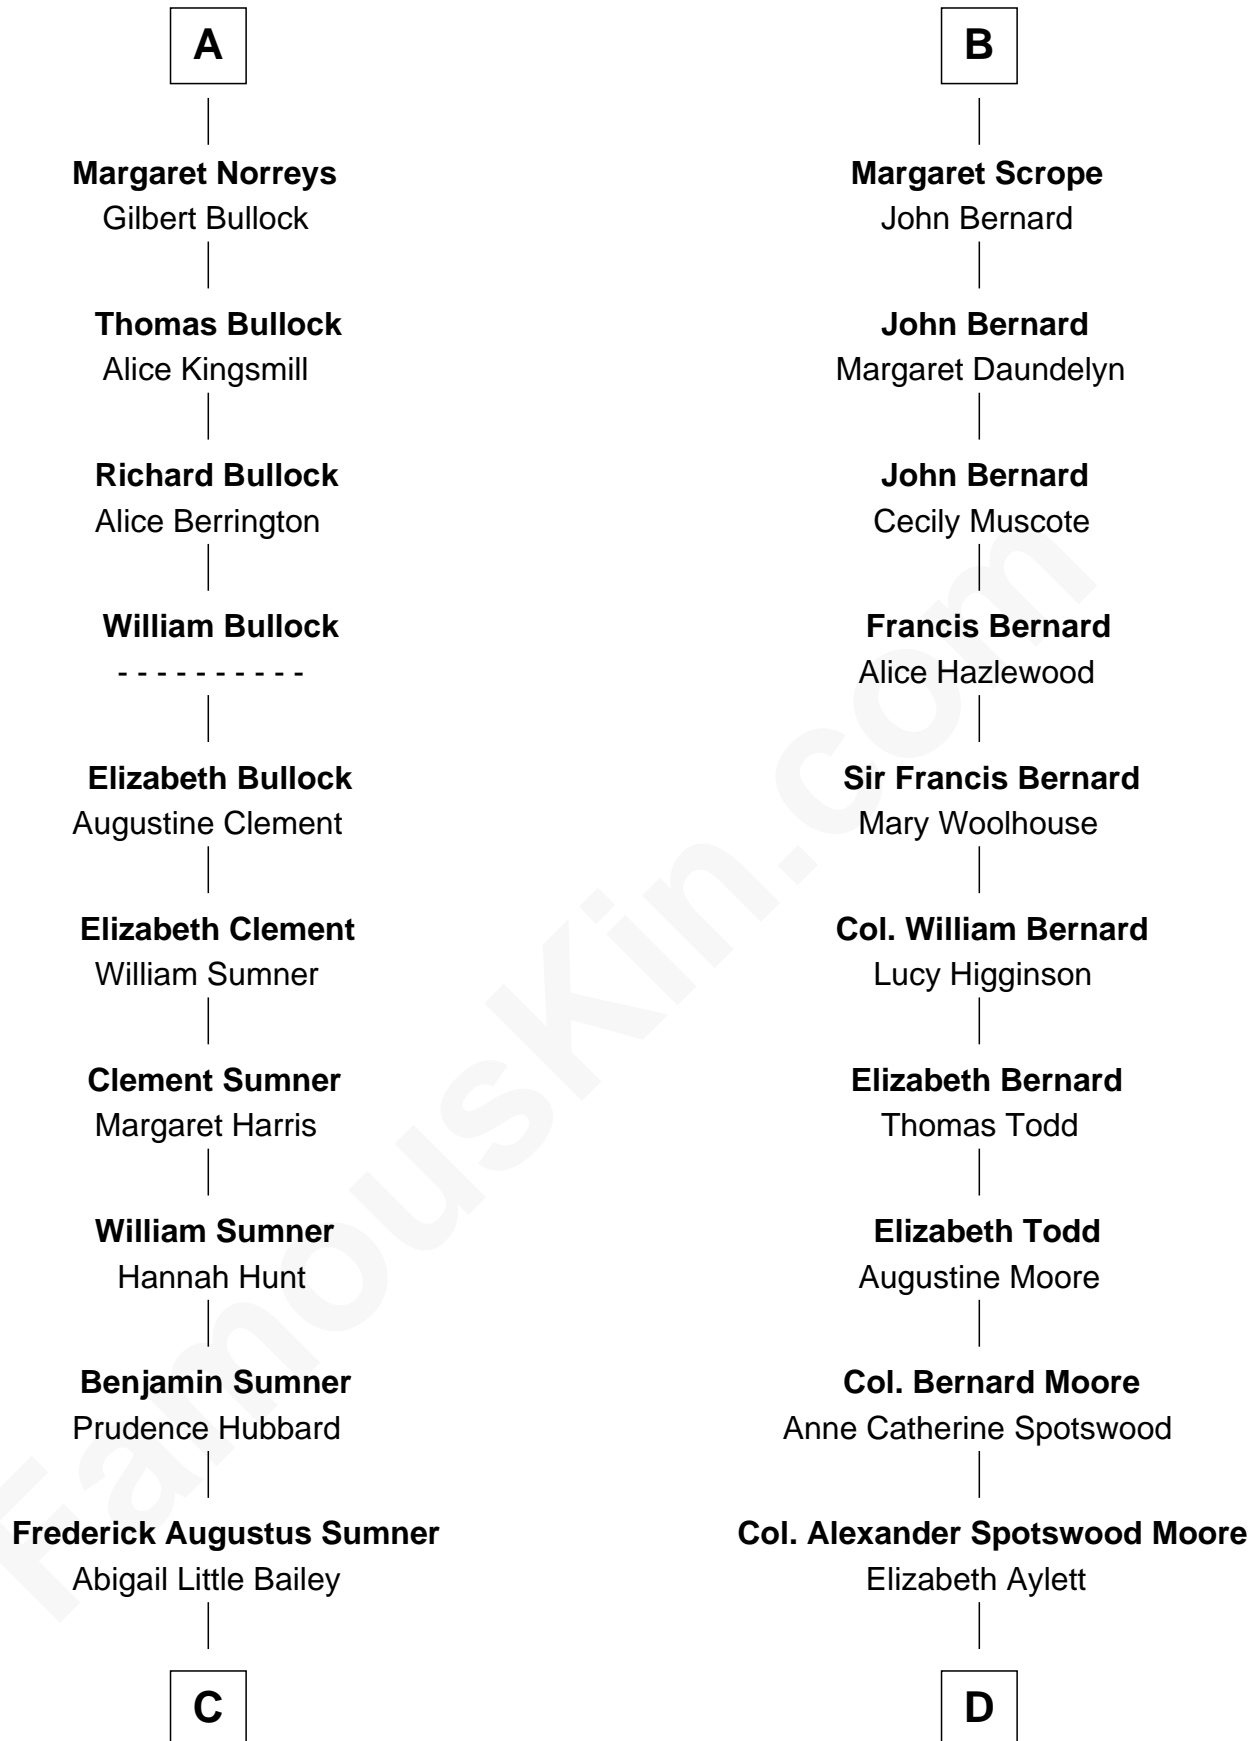

# FamousKin.com Relationship Chart of

**Bill Weld**

*68th Governor of Massachusetts*

**19th cousin 2 times removed of**

**Helen Keller**

*Author and Activist*

**C**

**Sarah Sumner**  
Thomas Swan Weld

**Dr. Francis Minot Weld**  
Fanny Elizabeth Bartholomew

**Francis Minot Weld**  
Margaret Low White

**David Weld**  
Mary Blake Nichols

**Bill Weld**  
*68th Governor of Massachusetts*

**D**

**Mary Fairfax Moore**  
David Keller