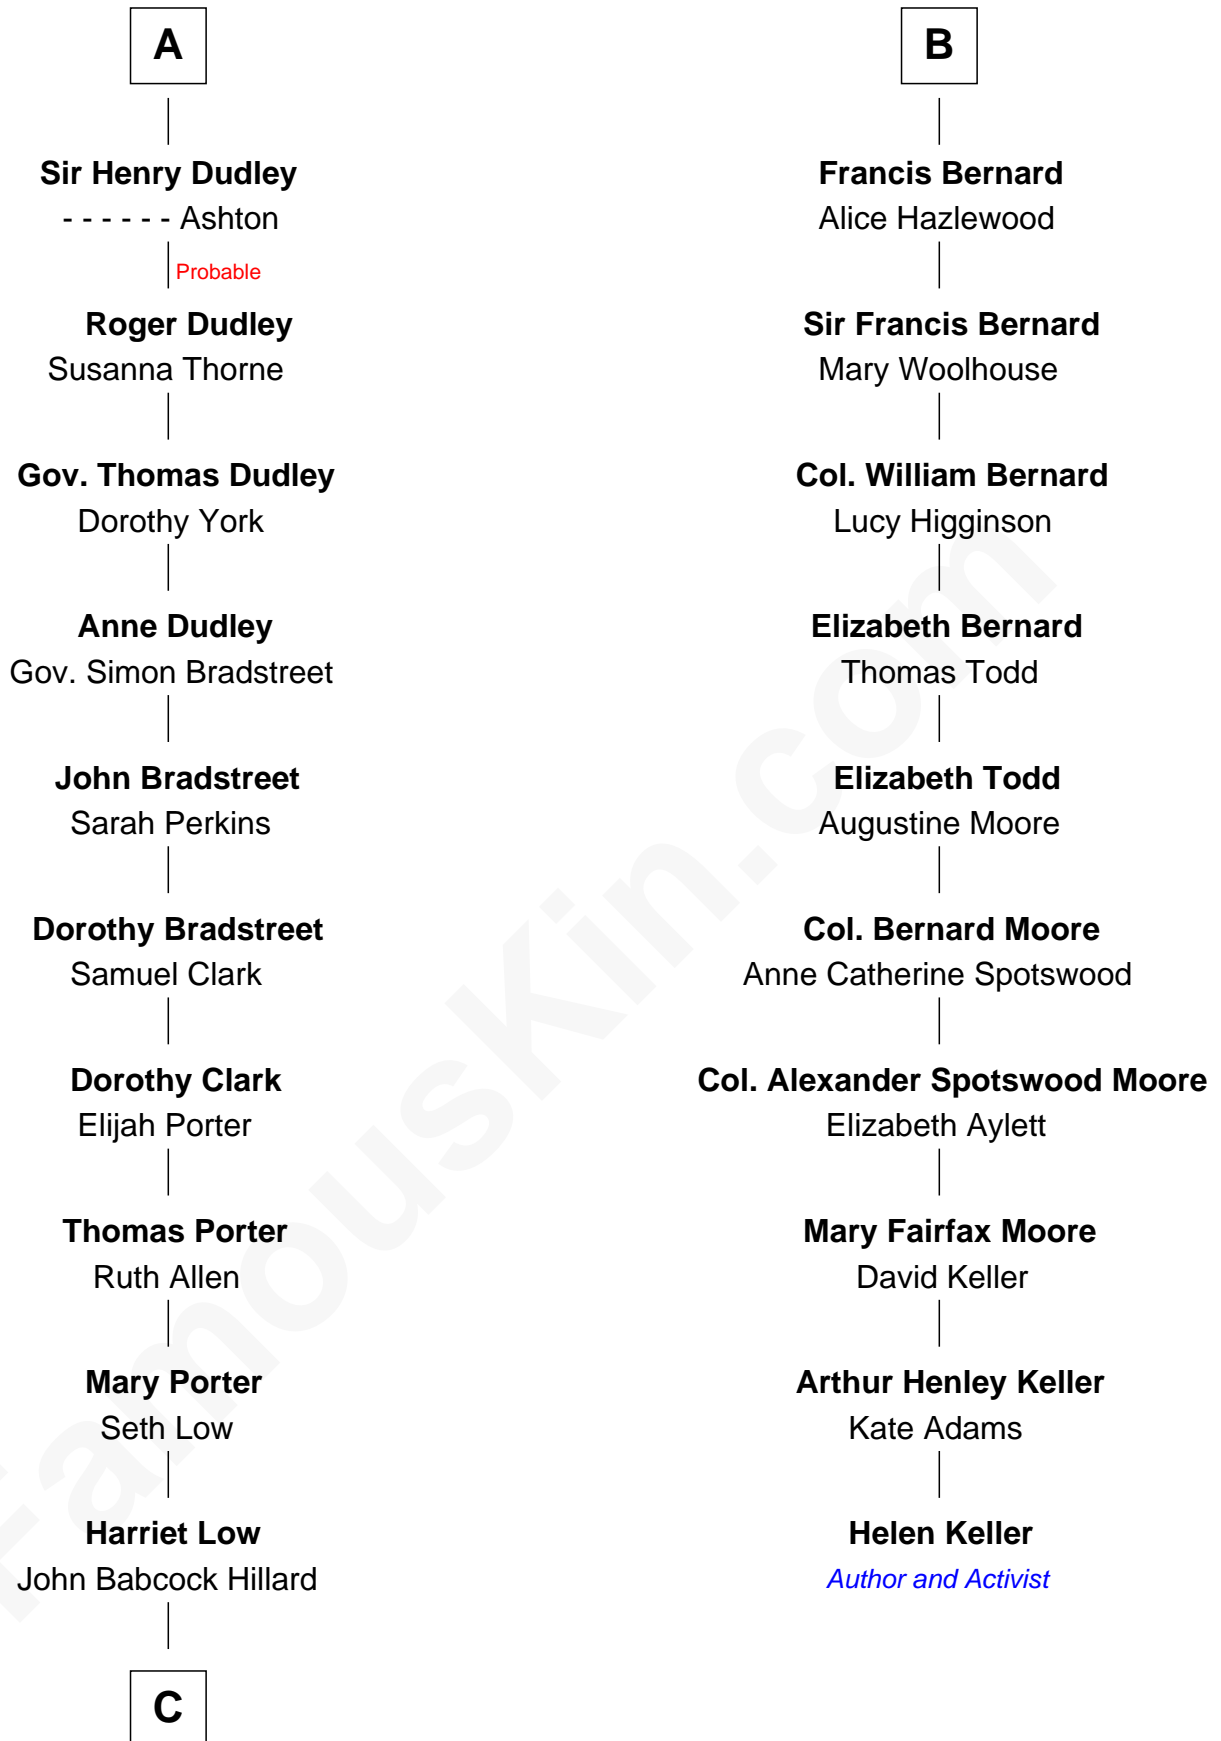

FamousKin.com

Relationship Chart of

Bill Weld

68th Governor of Massachusetts

16th cousin 4 times removed of

Helen Keller

Author and Activist

Ralph de Stafford

Margaret de Audley

C

—
Harriet Hillard
William Augustus White

—
Margaret Low White
Francis Minot Weld

—
David Weld
Mary Blake Nichols

—
Bill Weld
68th Governor of Massachusetts

FamousKin.com