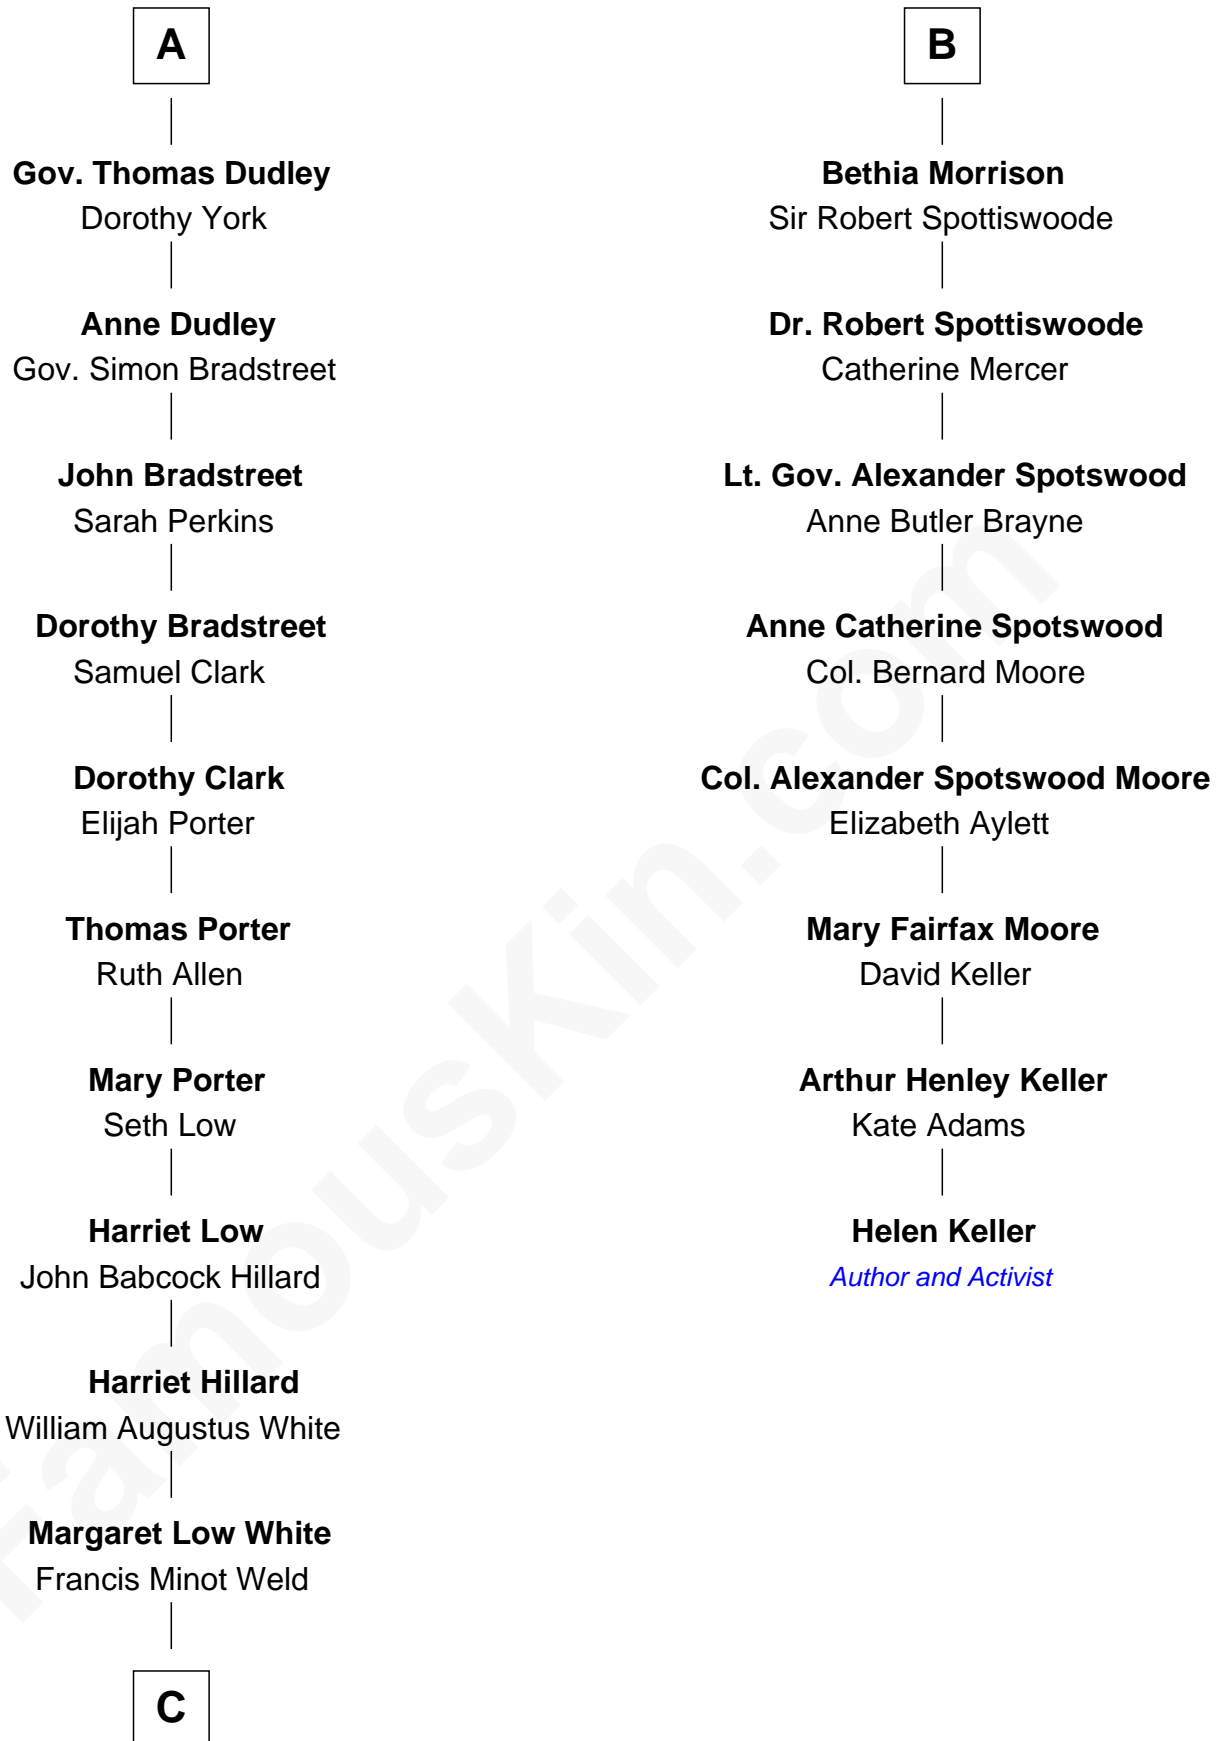

# FamousKin.com Relationship Chart of

**Bill Weld**

*68th Governor of Massachusetts*

**14th cousin 4 times removed of**

**Helen Keller**

*Author and Activist*

**Sir Thomas de Holand**

Alice Fitzalan

**C**

—  
**David Weld**

Mary Blake Nichols

—  
**Bill Weld**

*68th Governor of Massachusetts*

FamousKin.com