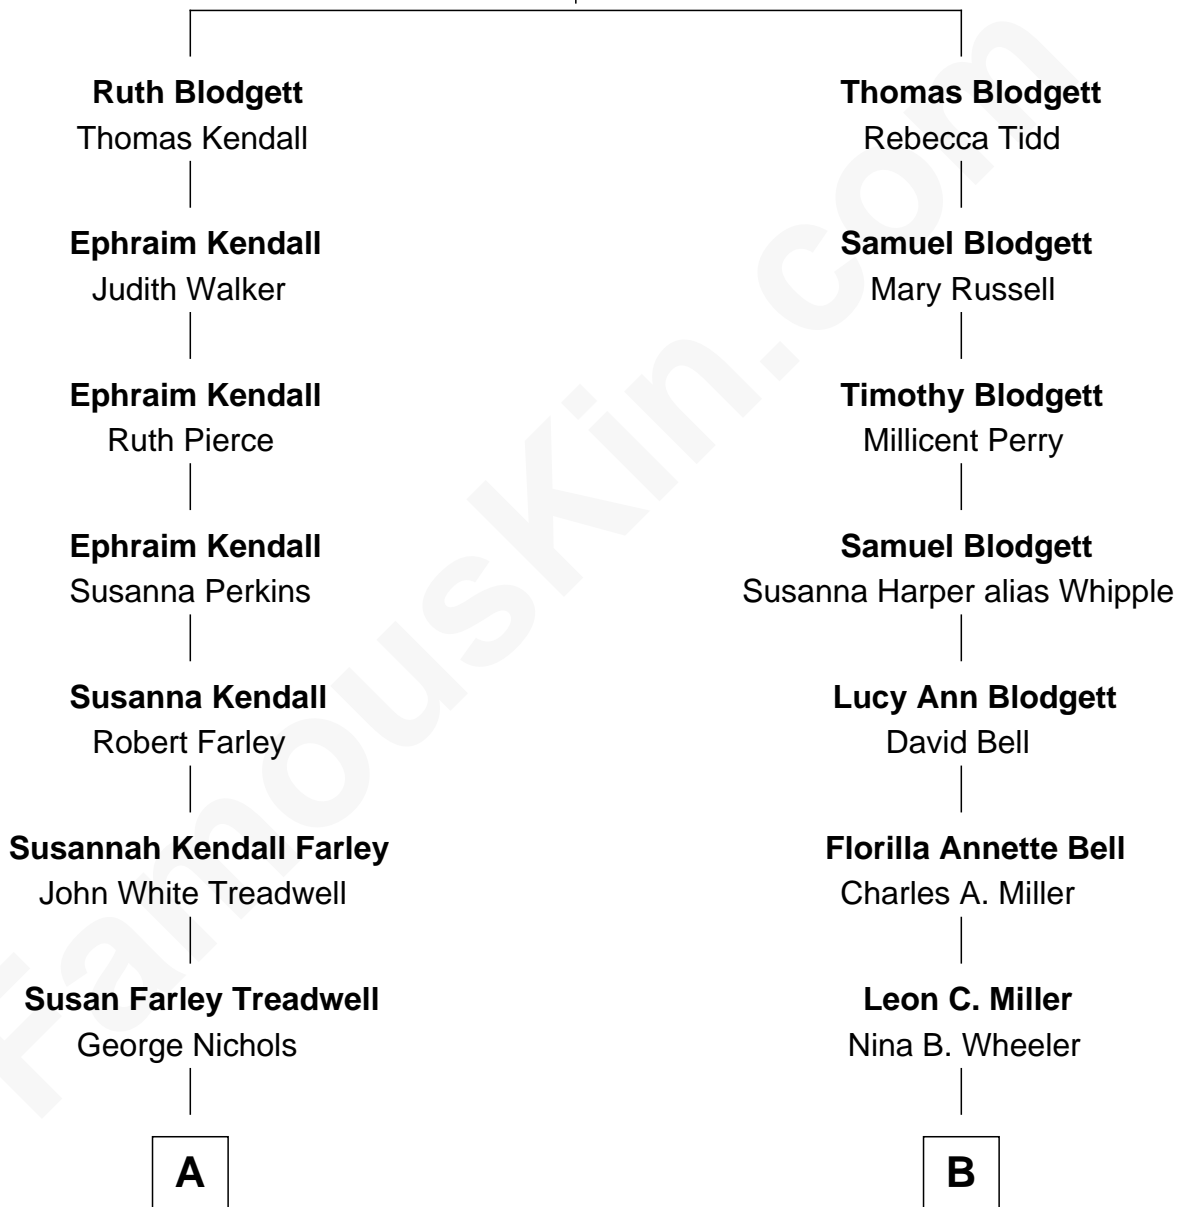

FamousKin.com Relationship Chart of

Bill Weld

68th Governor of Massachusetts

8th cousin 2 times removed of

Burt Reynolds

Movie Actor

Samuel Blodgett

Ruth Eggleston

FamousKin.com