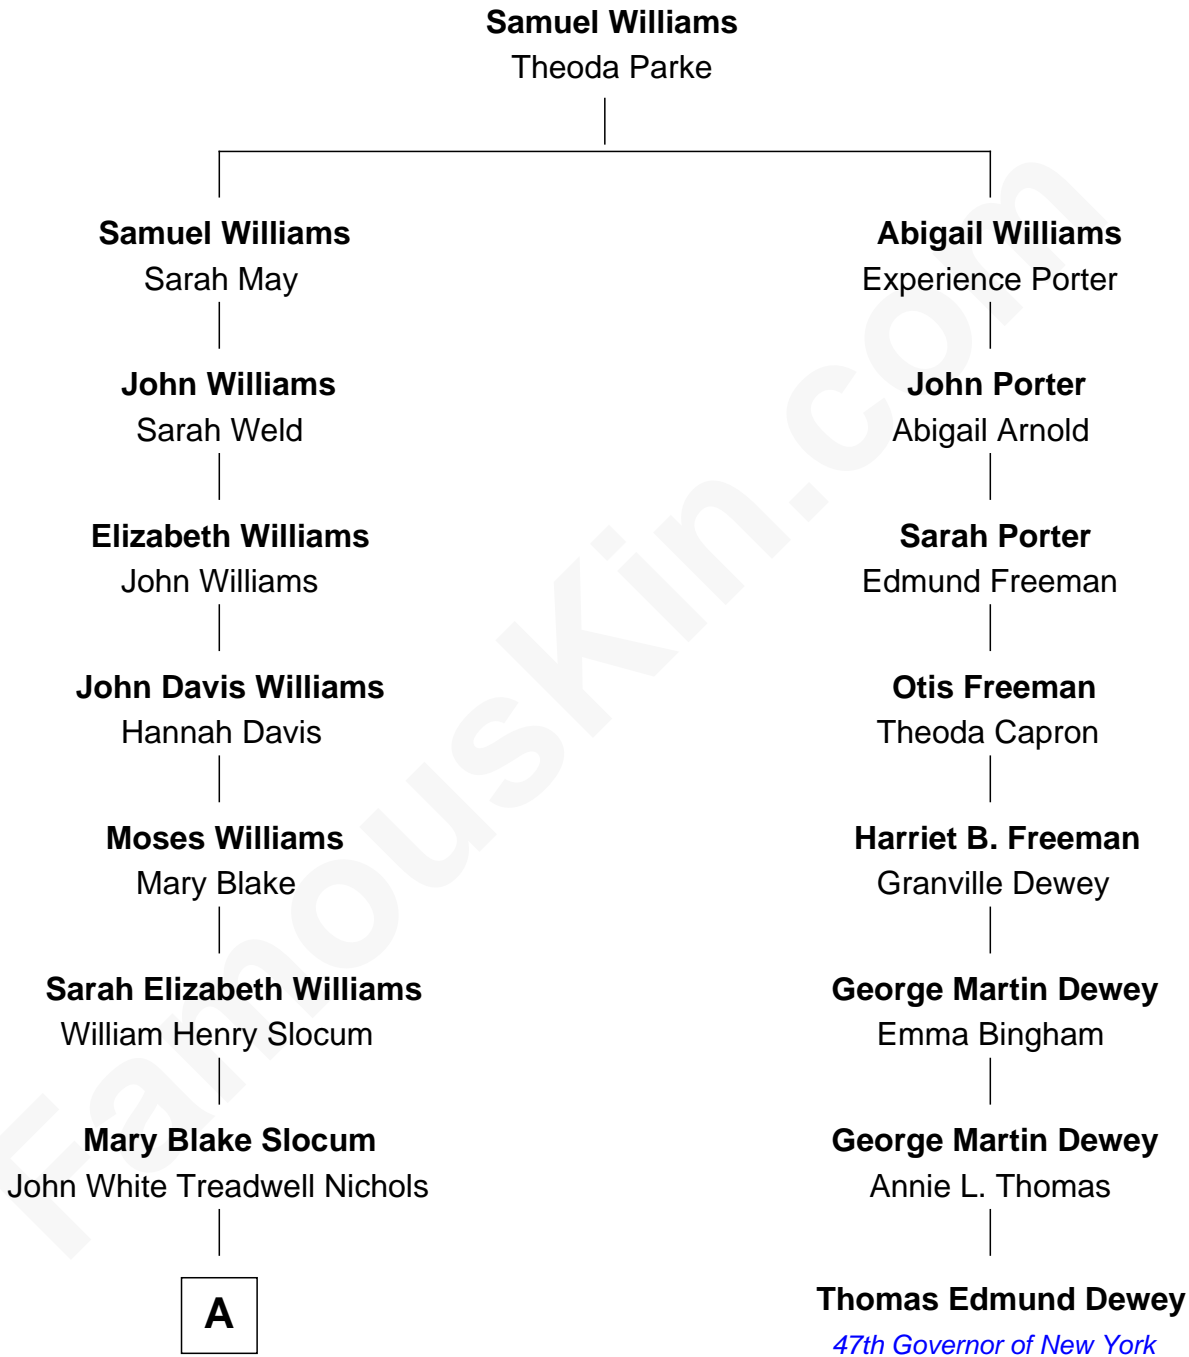

FamousKin.com

Relationship Chart of

Bill Weld

68th Governor of Massachusetts

7th cousin 2 times removed of

Thomas Edmund Dewey

47th Governor of New York

A

—
John Treadwell Nichols

Cornelia DuBois Floyd

—
Mary Blake Nichols

David Weld

—
Bill Weld

68th Governor of Massachusetts

FamousKin.com