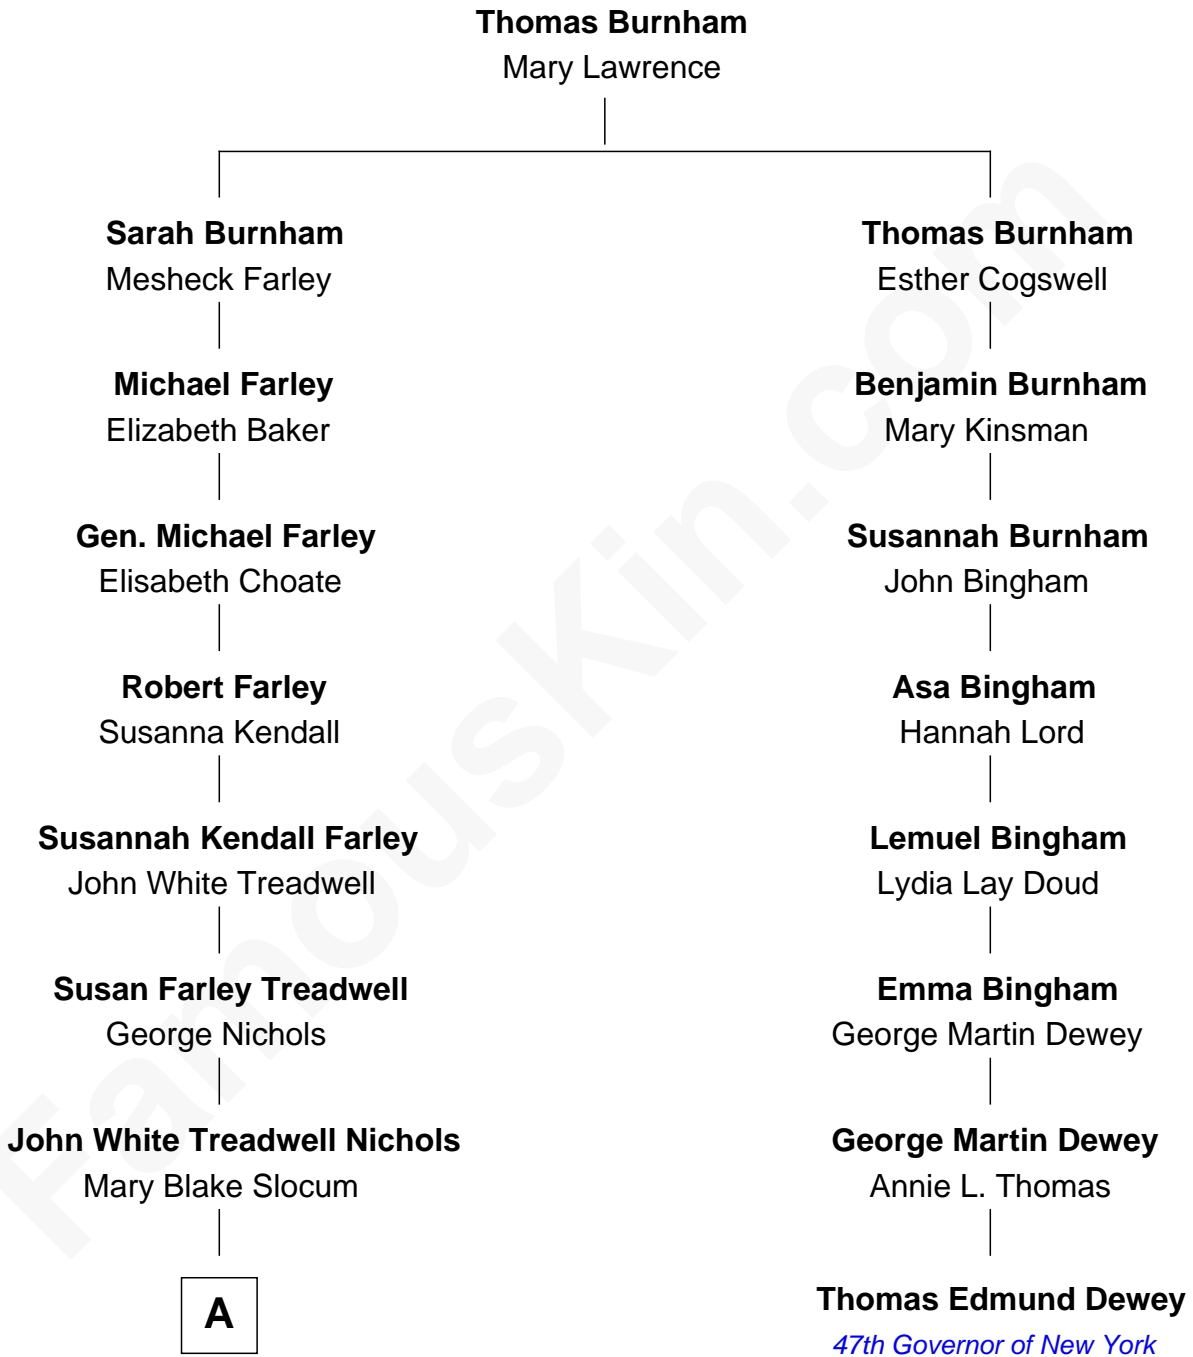

## Relationship Chart of

### Bill Weld

68th Governor of Massachusetts

7th cousin 2 times removed of

**Thomas Edmund Dewey**

47th Governor of New York

**A**

—  
**John Treadwell Nichols**

Cornelia DuBois Floyd

—  
**Mary Blake Nichols**

David Weld

—  
**Bill Weld**

*68th Governor of Massachusetts*

FamousKin.com