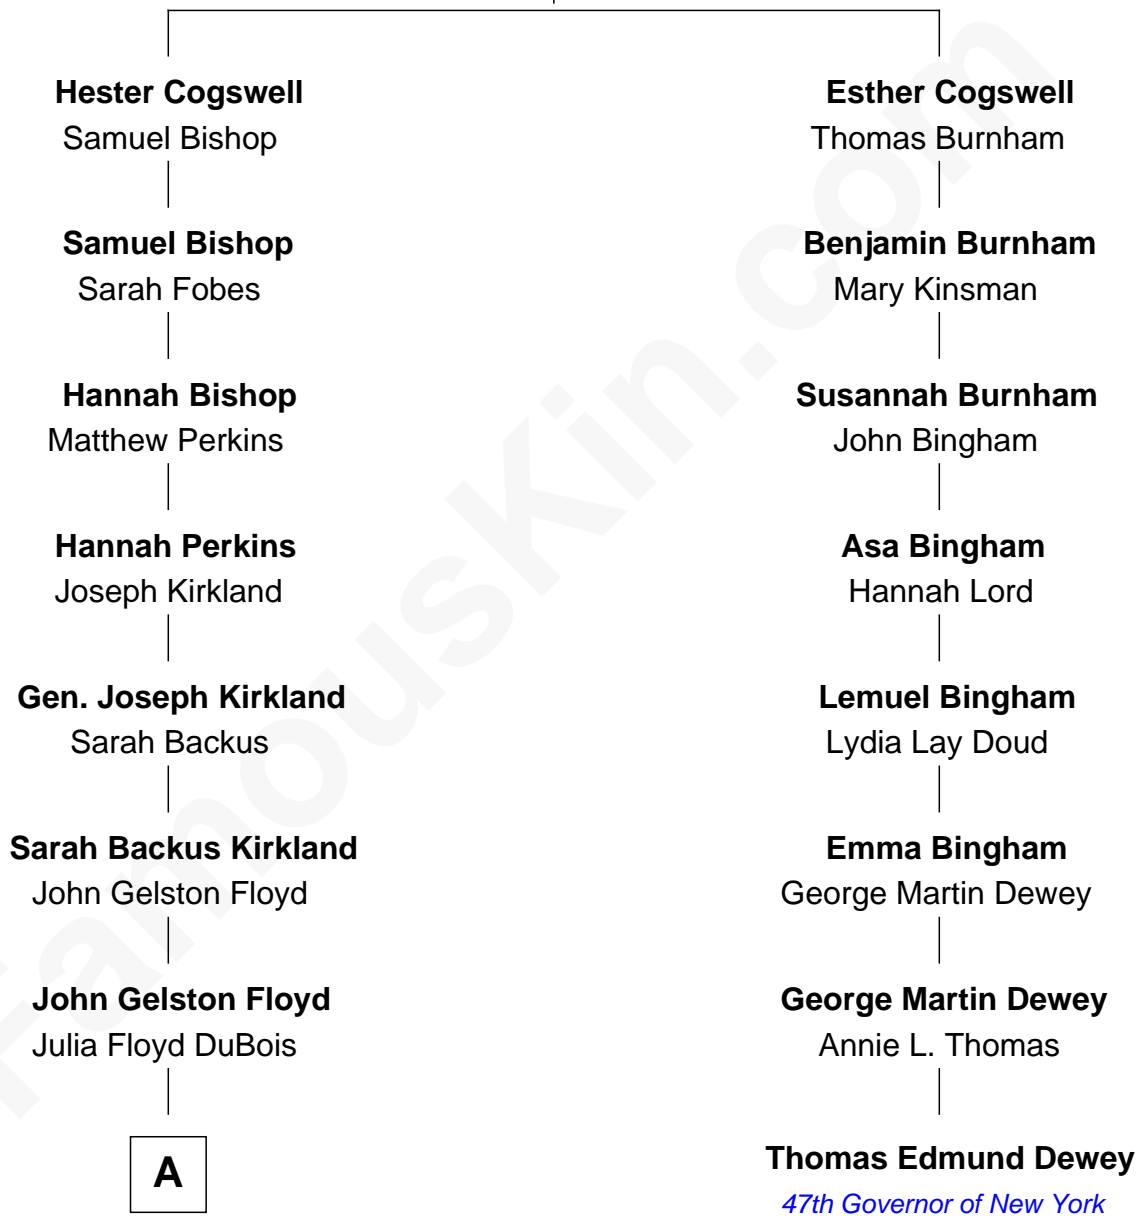

FamousKin.com

Relationship Chart of

Bill Weld

68th Governor of Massachusetts

7th cousin 2 times removed of

Thomas Edmund Dewey

47th Governor of New York

William Cogswell
Susanna Hawkes

A

—
Cornelia DuBois Floyd

John Treadwell Nichols

—
Mary Blake Nichols

David Weld

—
Bill Weld

68th Governor of Massachusetts

FamousKin.com