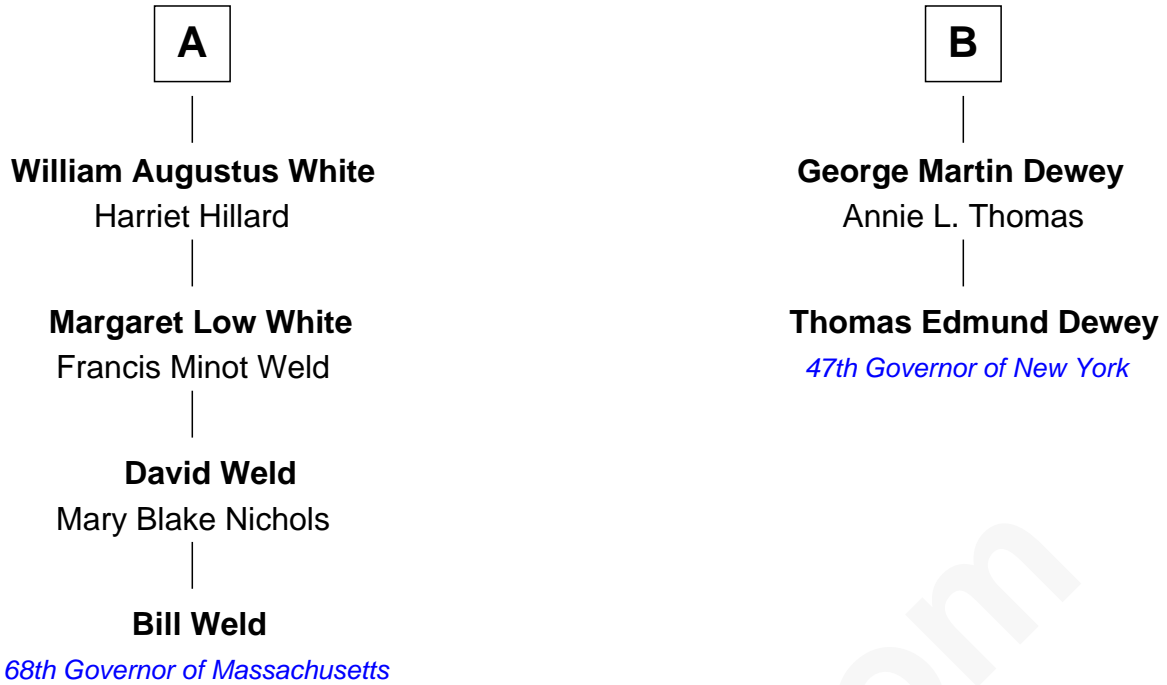

## Relationship Chart of

### Bill Weld

68th Governor of Massachusetts

8th cousin 2 times removed of

### Thomas Edmund Dewey

47th Governor of New York

**Richard Bushnell**

Mary Marvin

FamousKin.com