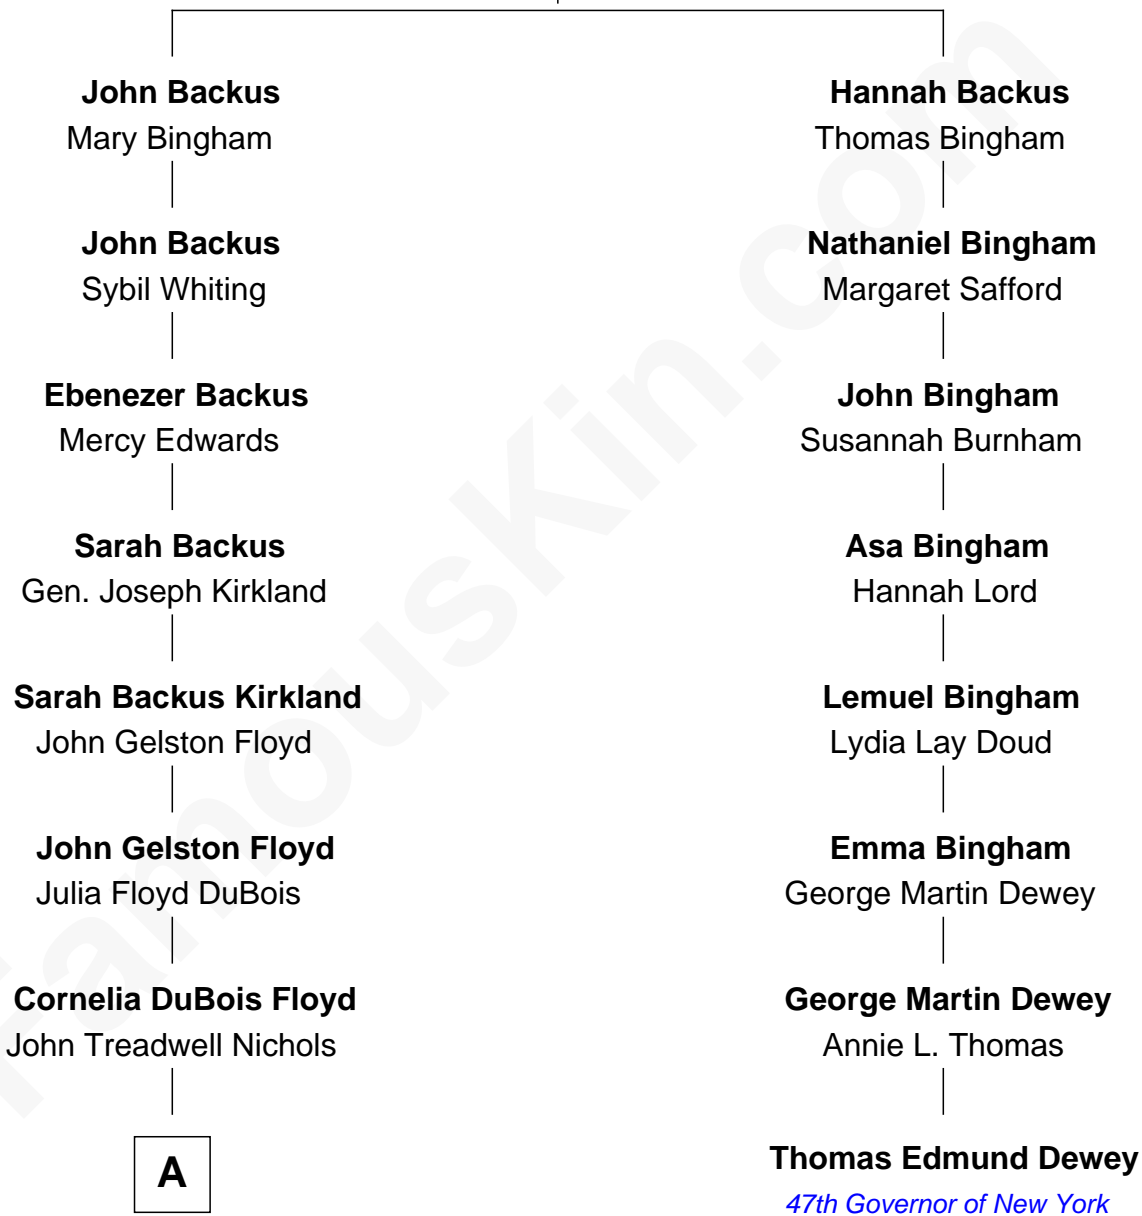

FamousKin.com

Relationship Chart of

Bill Weld

68th Governor of Massachusetts

7th cousin 1 time removed of

Thomas Edmund Dewey

47th Governor of New York

William Backus

Elizabeth Pratt

A

—
Mary Blake Nichols

—
David Weld

—
Bill Weld

68th Governor of Massachusetts

FamousKin.com