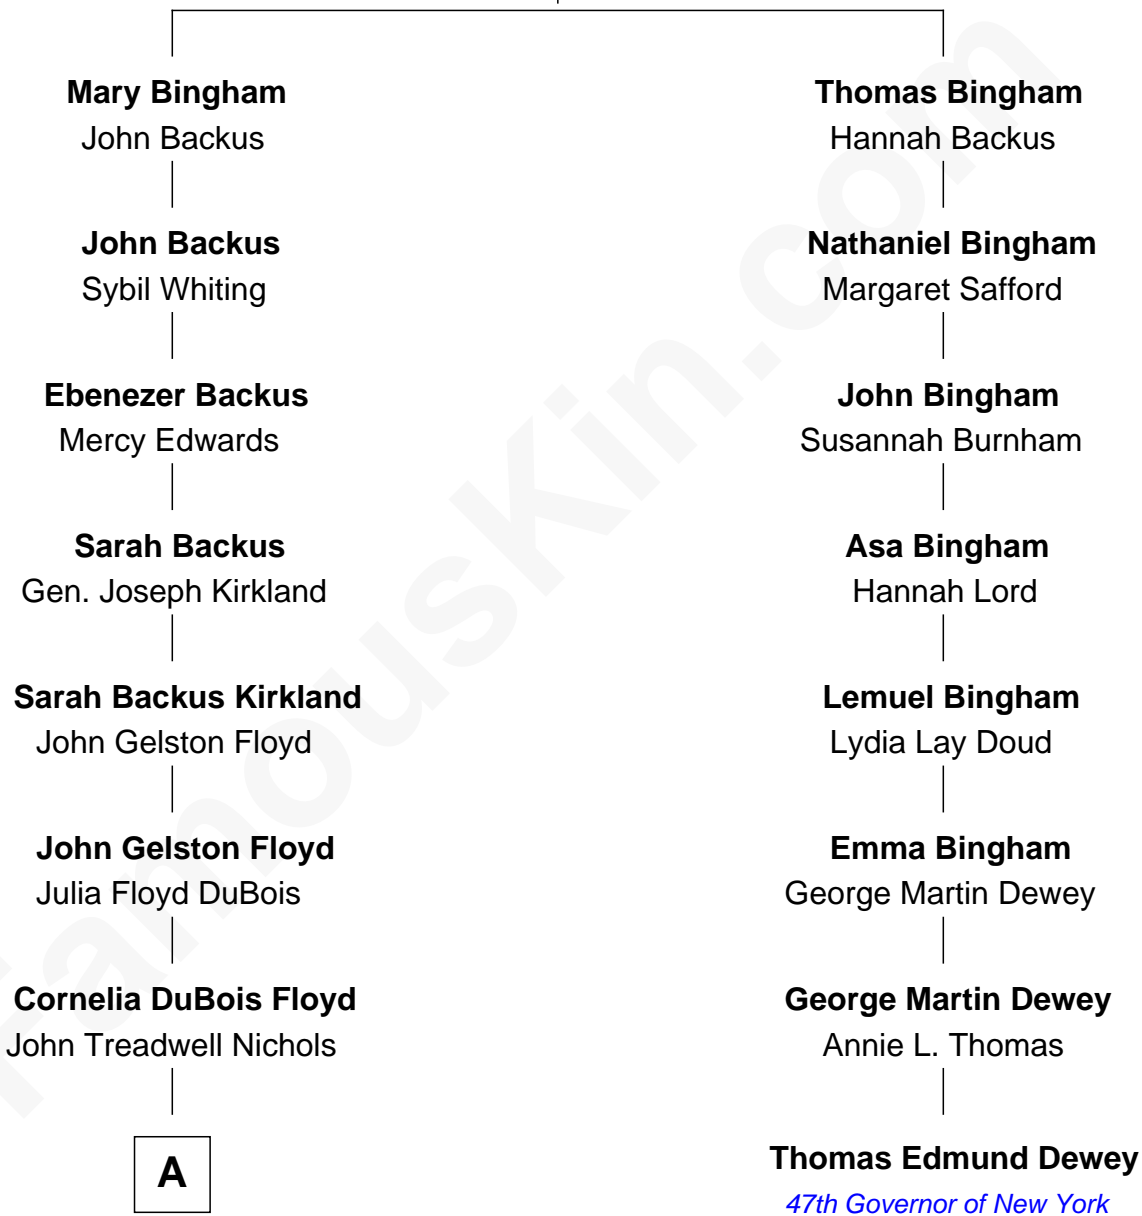

## Relationship Chart of

### Bill Weld

68th Governor of Massachusetts

7th cousin 1 time removed of

### Thomas Edmund Dewey

47th Governor of New York

**Thomas Bingham**

Mary Rudd

**A**

|  
**Mary Blake Nichols**

David Weld

|  
**Bill Weld**

*68th Governor of Massachusetts*

FamousKin.com