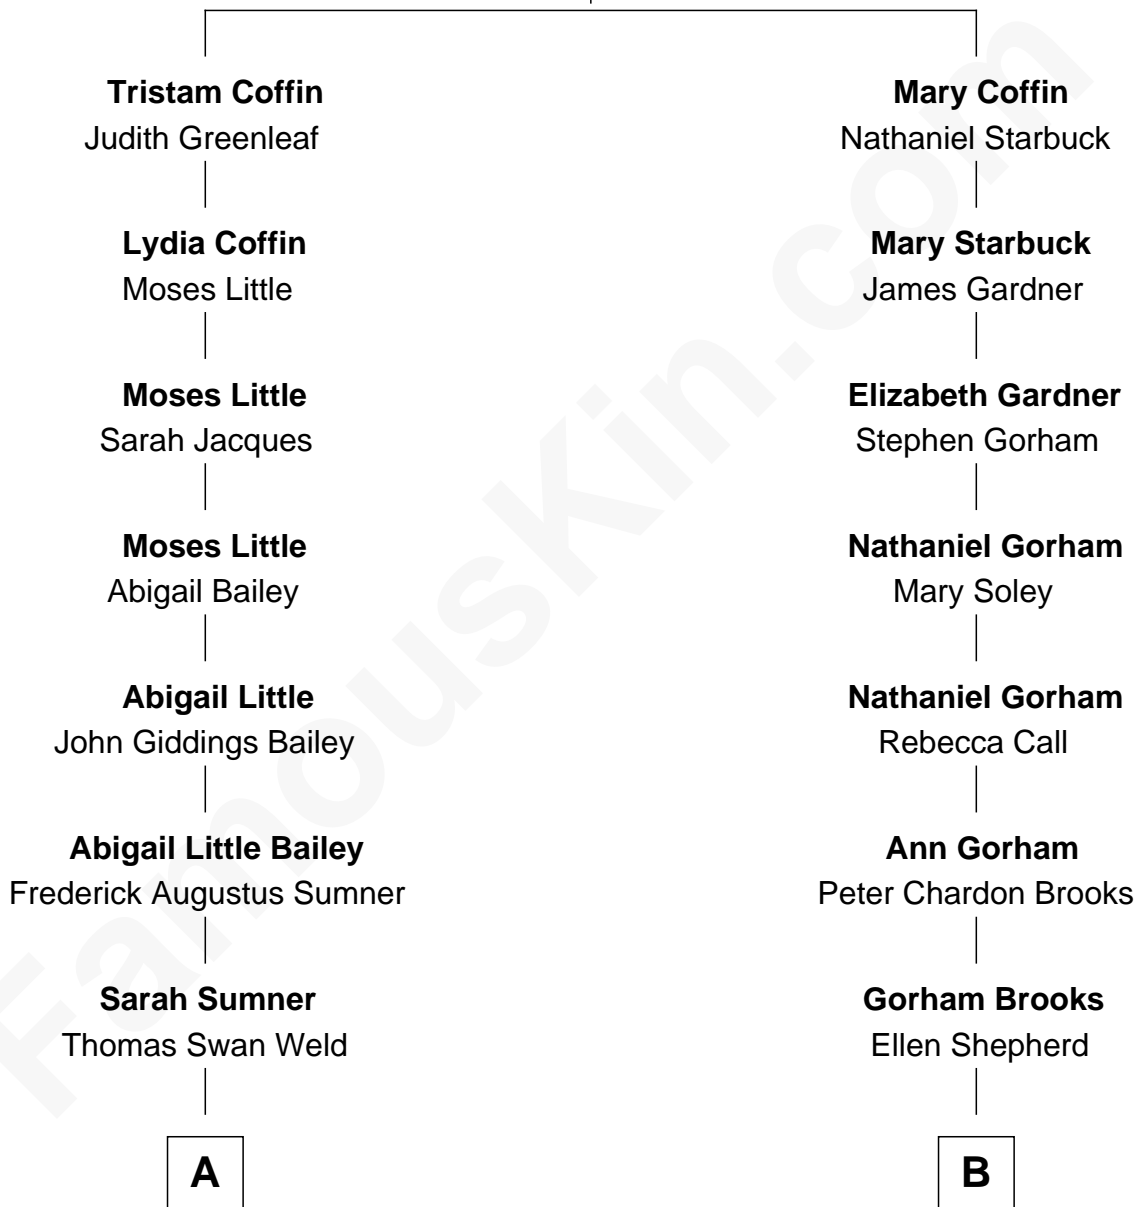

FamousKin.com Relationship Chart of

Bill Weld

68th Governor of Massachusetts

9th cousin 1 time removed of

Leverett Saltonstall

55th Governor of Massachusetts

Tristram Coffin

Dionis Stevens

A

Dr. Francis Minot Weld
Fanny Elizabeth Bartholomew

Francis Minot Weld
Margaret Low White

David Weld
Mary Blake Nichols

Bill Weld
68th Governor of Massachusetts

B

Peter Chardon Brooks
Sarah Lawrence

Eleanor Brooks
Richard Middlecott Saltonstall

Leverett Saltonstall
55th Governor of Massachusetts

FamousKin.com