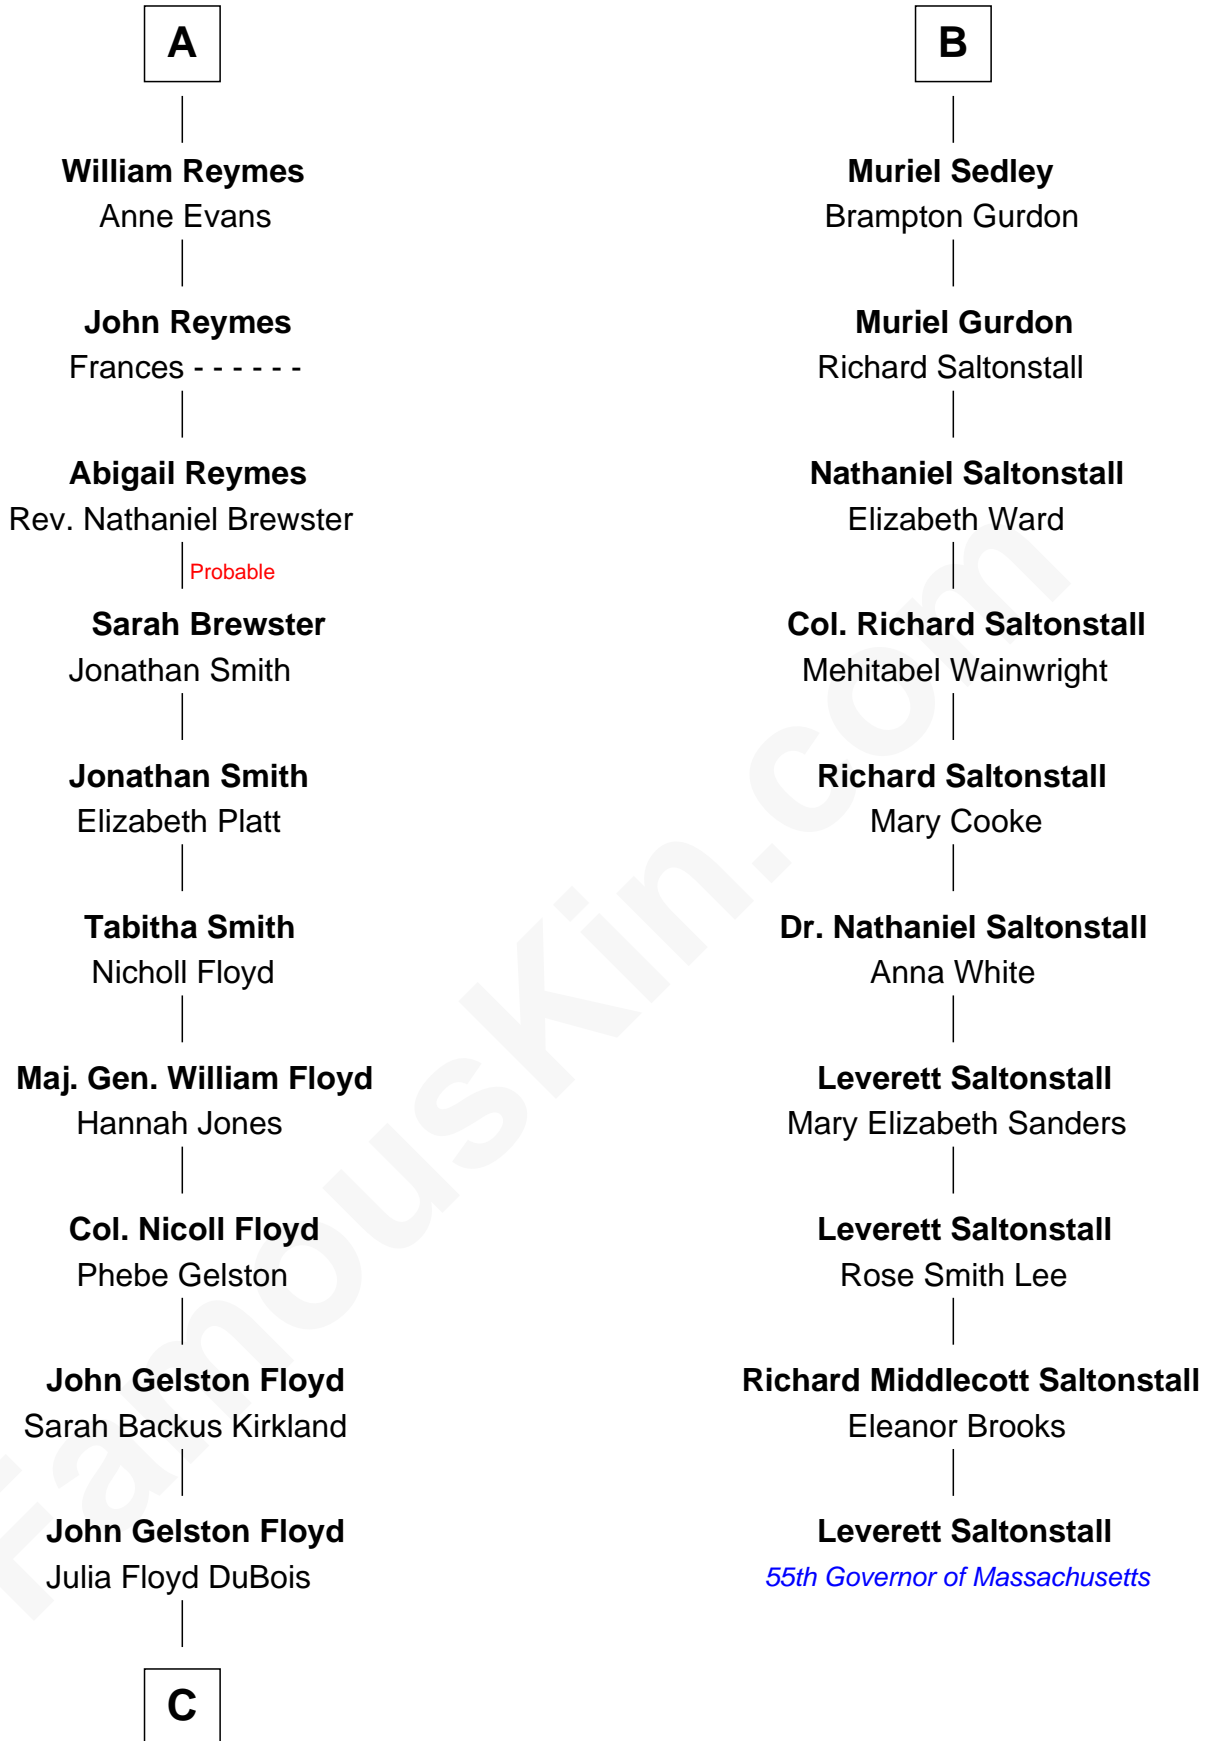

## Relationship Chart of

### Leverett Saltonstall

55th Governor of Massachusetts

**Sir Richard Fitzalan**

Elizabeth de Bohun

**C**

—  
**Cornelia DuBois Floyd**

John Treadwell Nichols

—  
**Mary Blake Nichols**