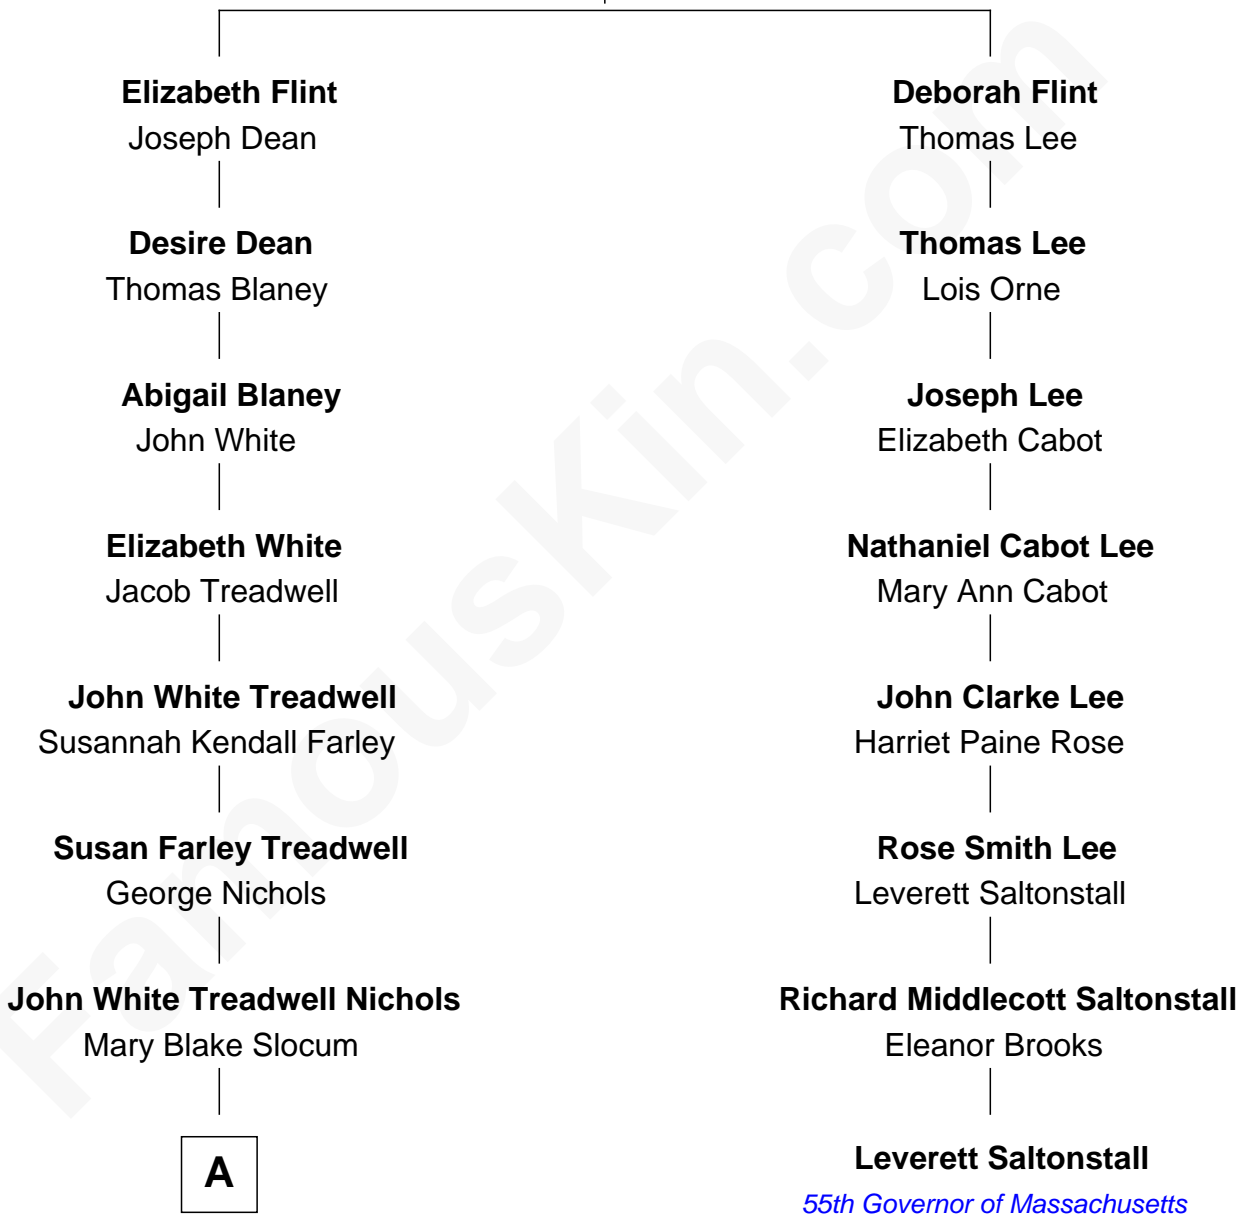

# FamousKin.com Relationship Chart of

**Bill Weld**

*68th Governor of Massachusetts*

7th cousin 2 times removed of

**Leverett Saltonstall**

*55th Governor of Massachusetts*

**Edward Flint**  
Elizabeth Hart

**A**

—  
**John Treadwell Nichols**

Cornelia DuBois Floyd

—  
**Mary Blake Nichols**

David Weld

—  
**Bill Weld**

*68th Governor of Massachusetts*

FamousKin.com