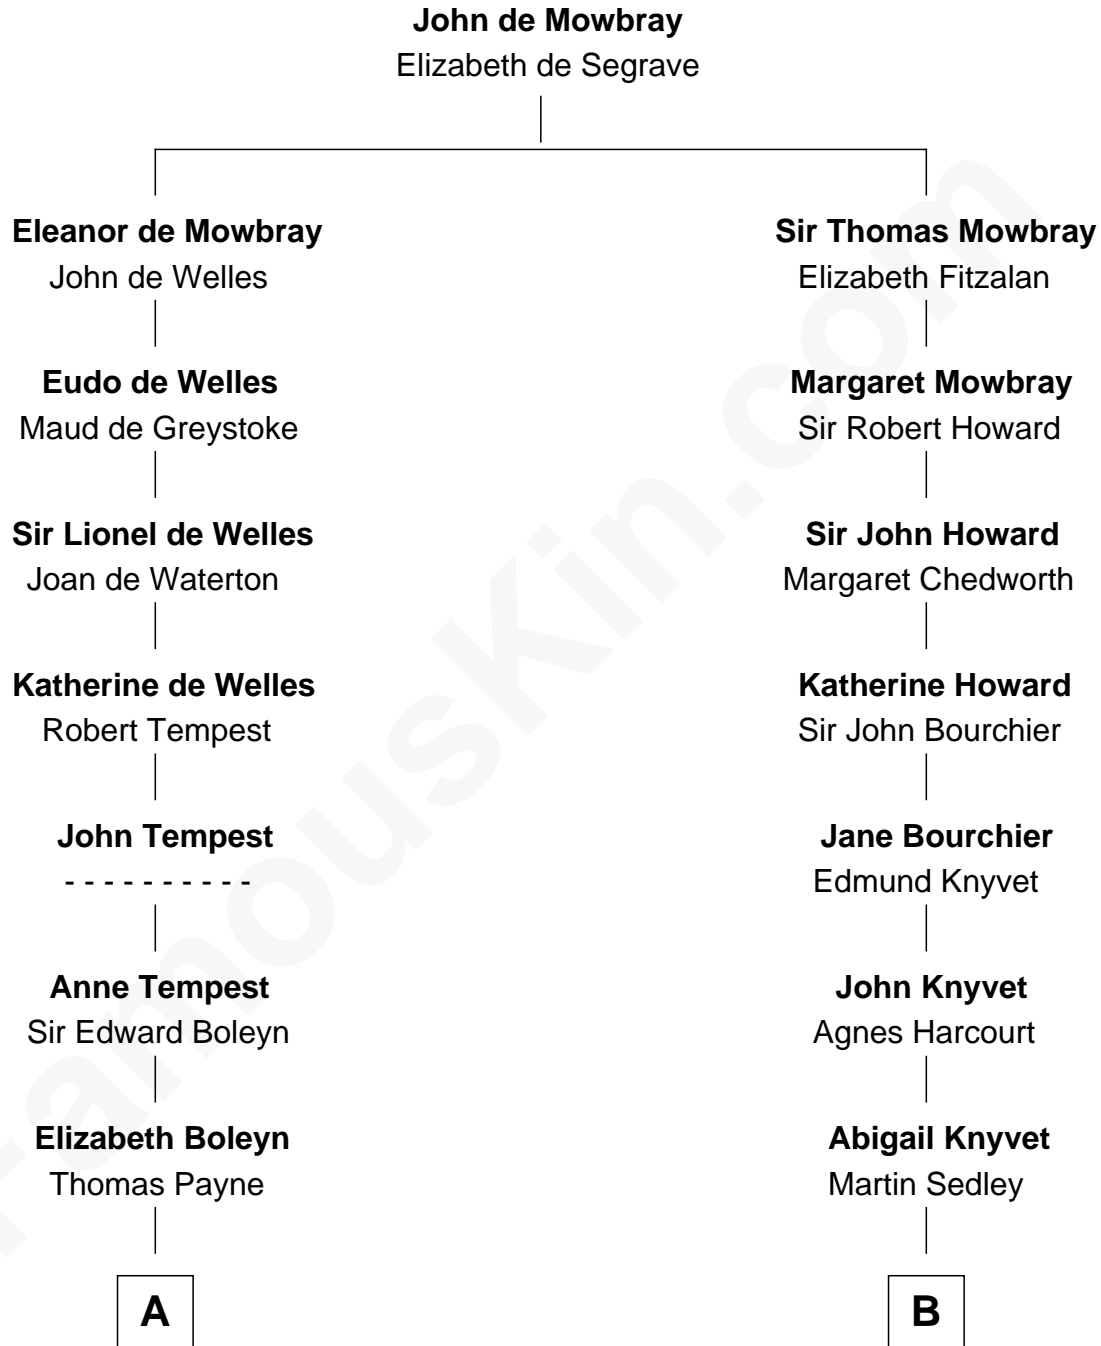

Leverett Saltonstall

55th Governor of Massachusetts