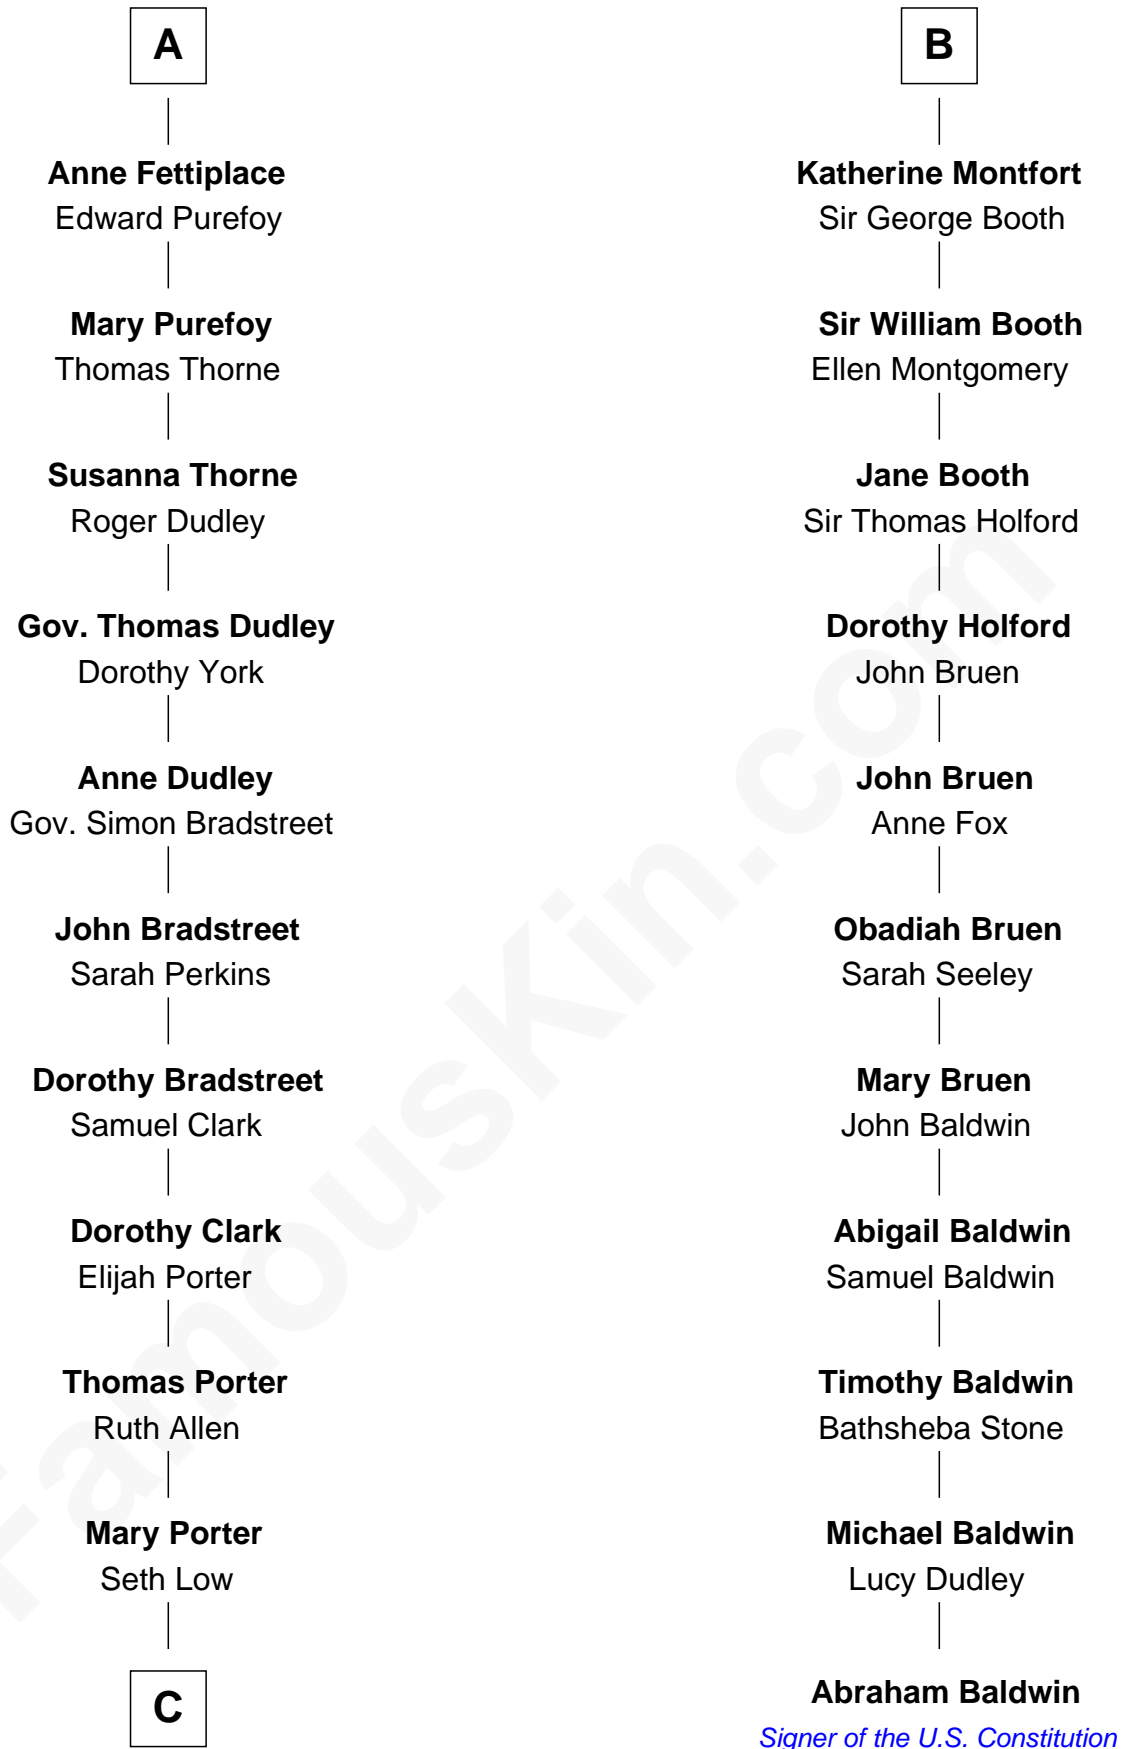

## Relationship Chart of

### Bill Weld

68th Governor of Massachusetts

17th cousin 4 times removed of

### Abraham Baldwin

Signer of the U.S. Constitution

**C**

—  
**Harriet Low**  
John Babcock Hillard

—  
**Harriet Hillard**  
William Augustus White

—  
**Margaret Low White**  
Francis Minot Weld

—  
**David Weld**  
Mary Blake Nichols