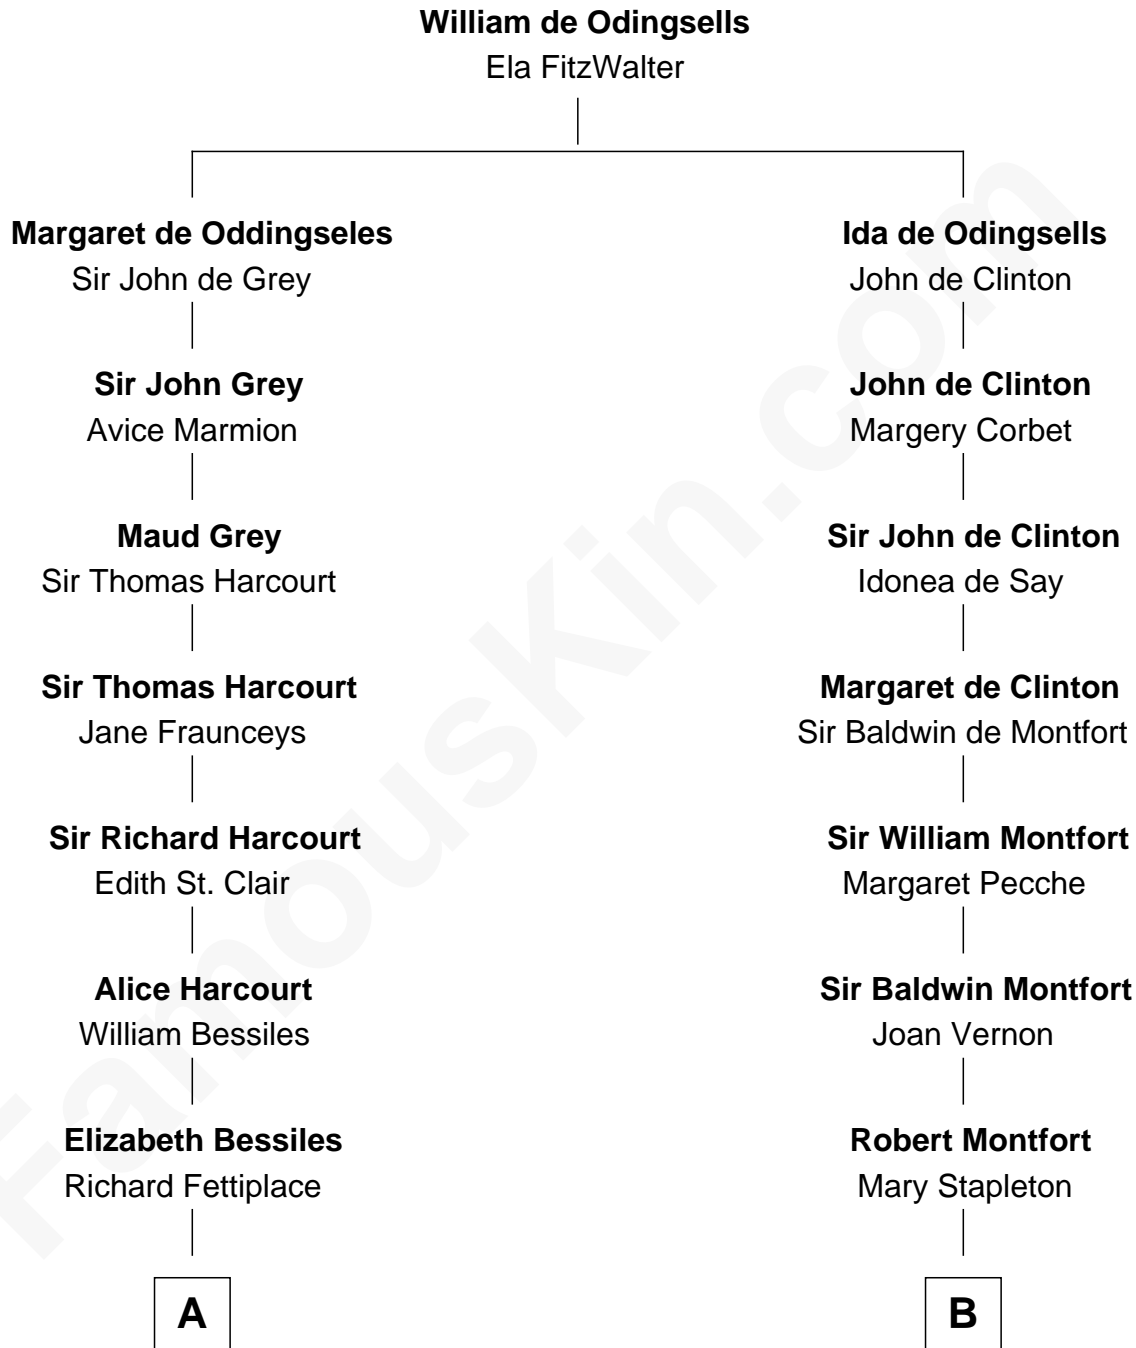

## Relationship Chart of

### Bill Weld

68th Governor of Massachusetts

17th cousin 4 times removed of

### Abraham Baldwin

Signer of the U.S. Constitution

**C**

—  
**Harriet Low**  
John Babcock Hillard

—  
**Harriet Hillard**  
William Augustus White

—  
**Margaret Low White**  
Francis Minot Weld

—  
**David Weld**  
Mary Blake Nichols

—  
**Bill Weld**  
*68th Governor of Massachusetts*

FamousKin.com