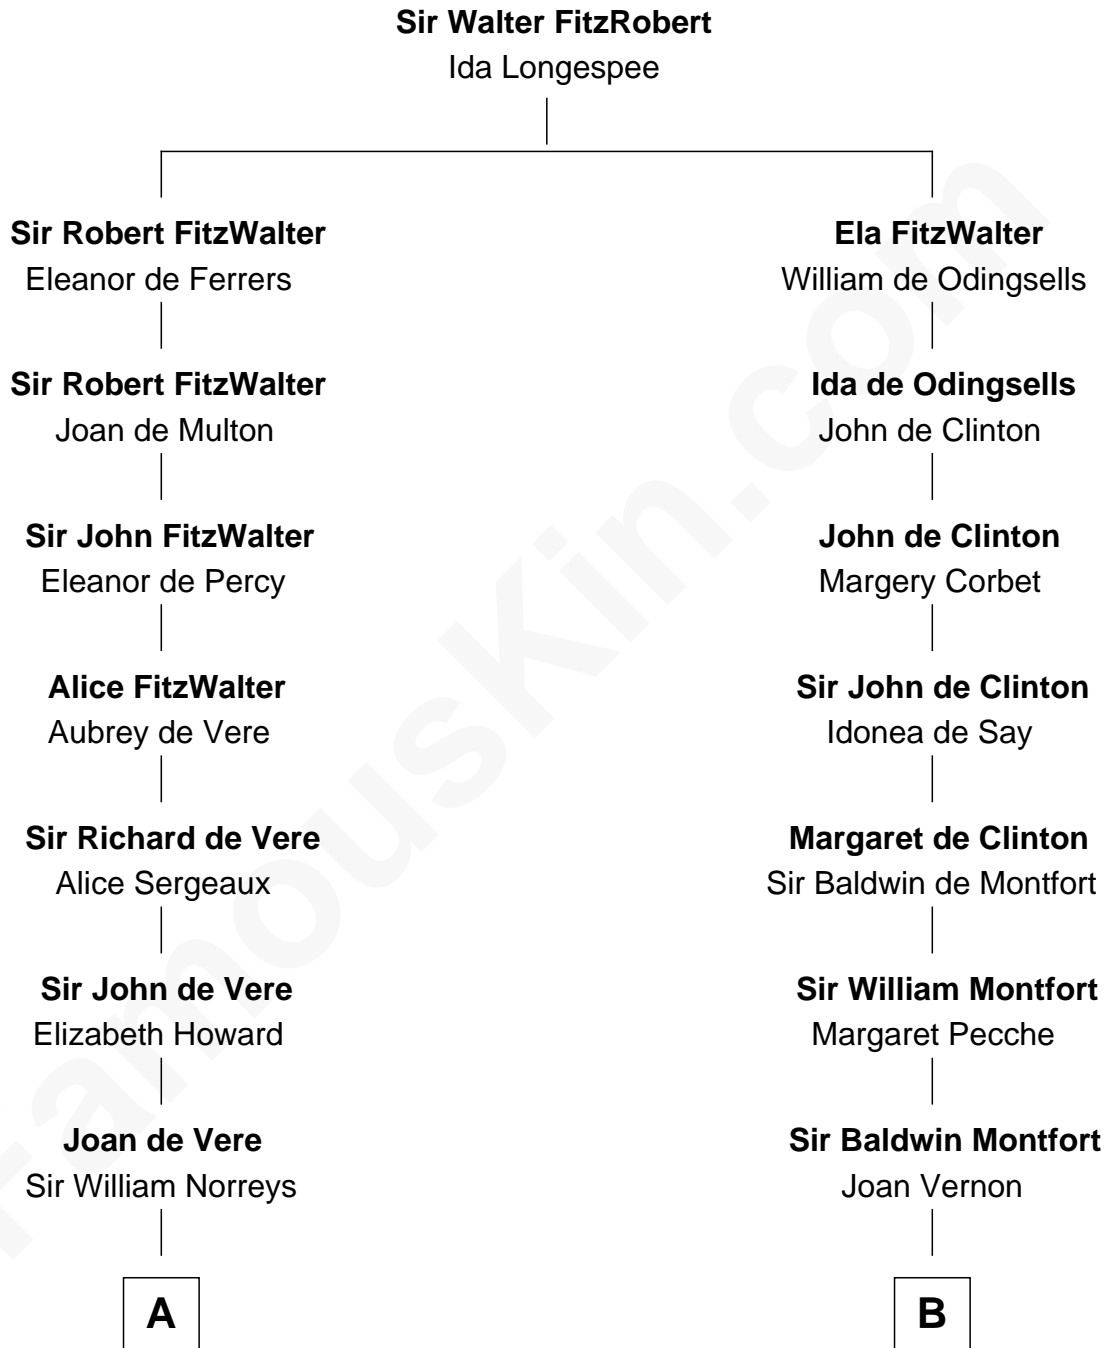

FamousKin.com

Relationship Chart of

Bill Weld

68th Governor of Massachusetts

18th cousin 3 times removed of

Abraham Baldwin

Signer of the U.S. Constitution

C

Sarah Sumner
Thomas Swan Weld

Dr. Francis Minot Weld
Fanny Elizabeth Bartholomew

Francis Minot Weld
Margaret Low White

David Weld
Mary Blake Nichols

Bill Weld
68th Governor of Massachusetts

D

Michael Baldwin
Lucy Dudley