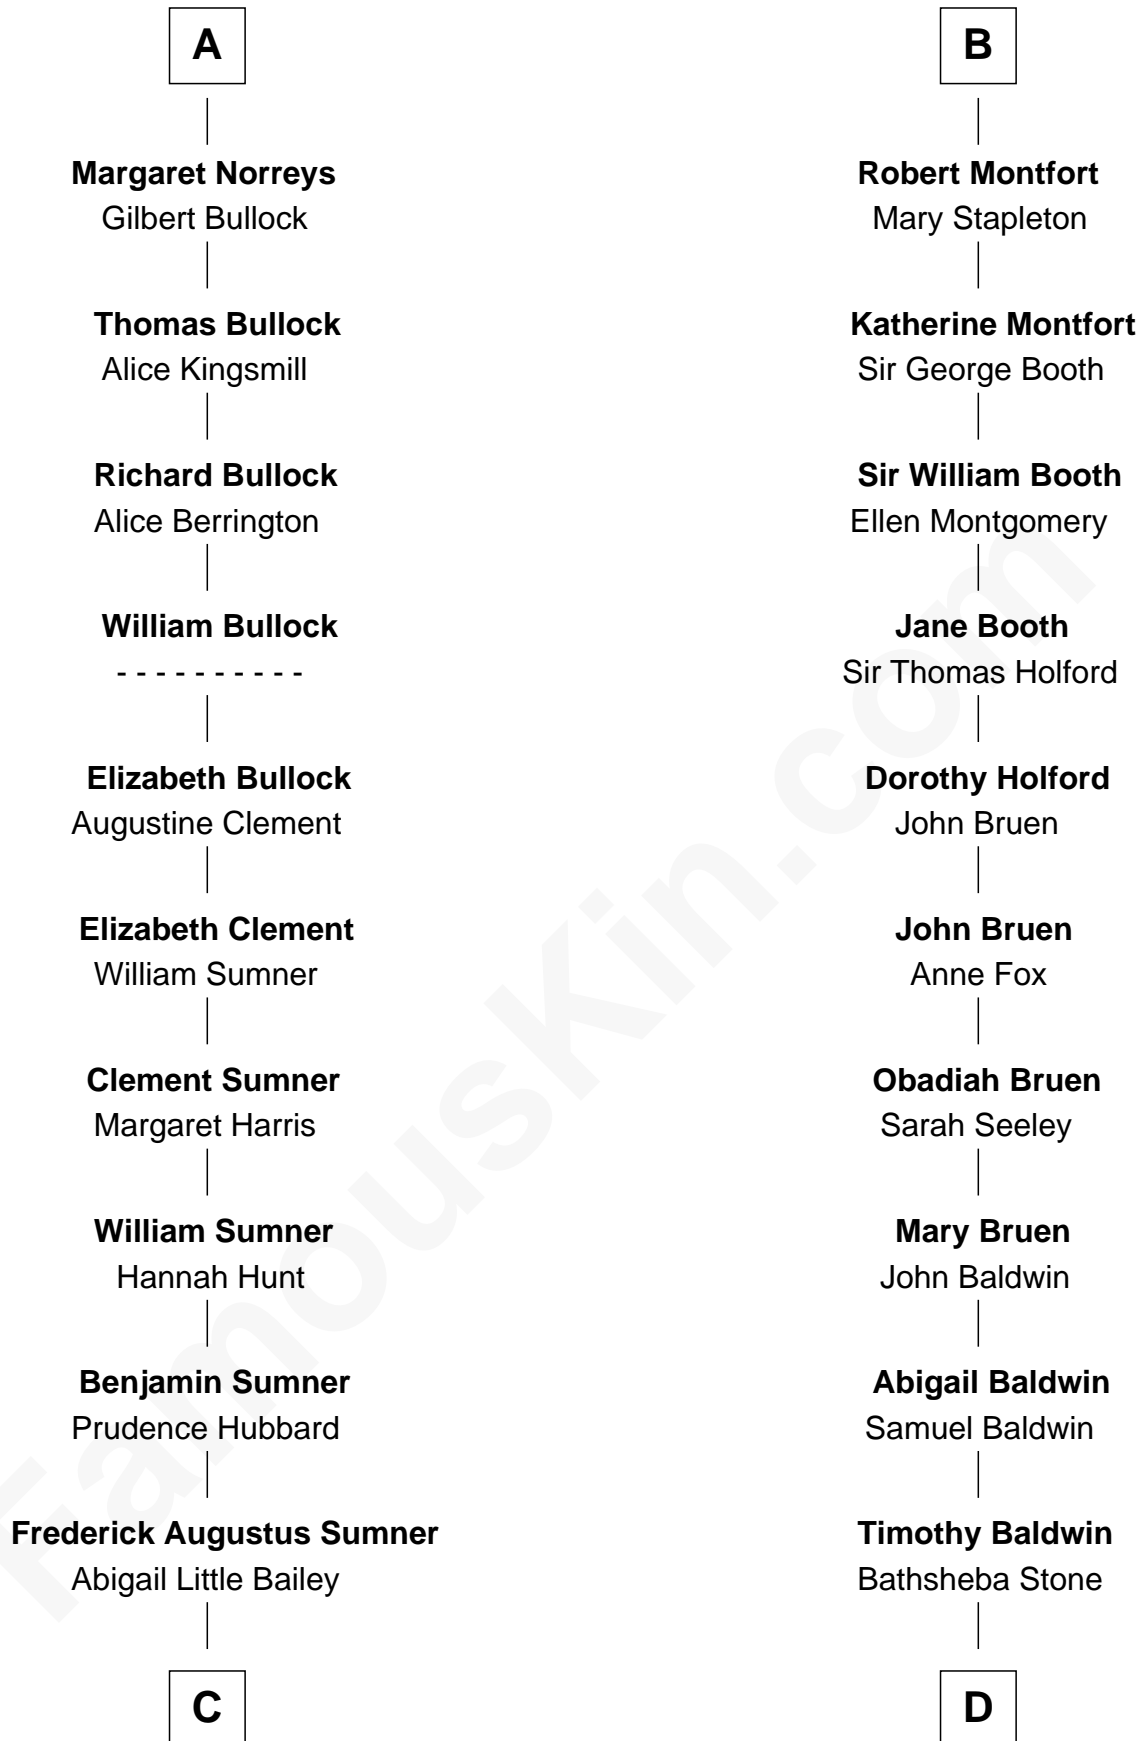

FamousKin.com

Relationship Chart of

Bill Weld

68th Governor of Massachusetts

18th cousin 3 times removed of

Abraham Baldwin

Signer of the U.S. Constitution

C

Sarah Sumner
Thomas Swan Weld

Dr. Francis Minot Weld
Fanny Elizabeth Bartholomew

Francis Minot Weld
Margaret Low White

David Weld
Mary Blake Nichols

Bill Weld
68th Governor of Massachusetts

D

Michael Baldwin
Lucy Dudley

Abraham Baldwin
Signer of the U.S. Constitution