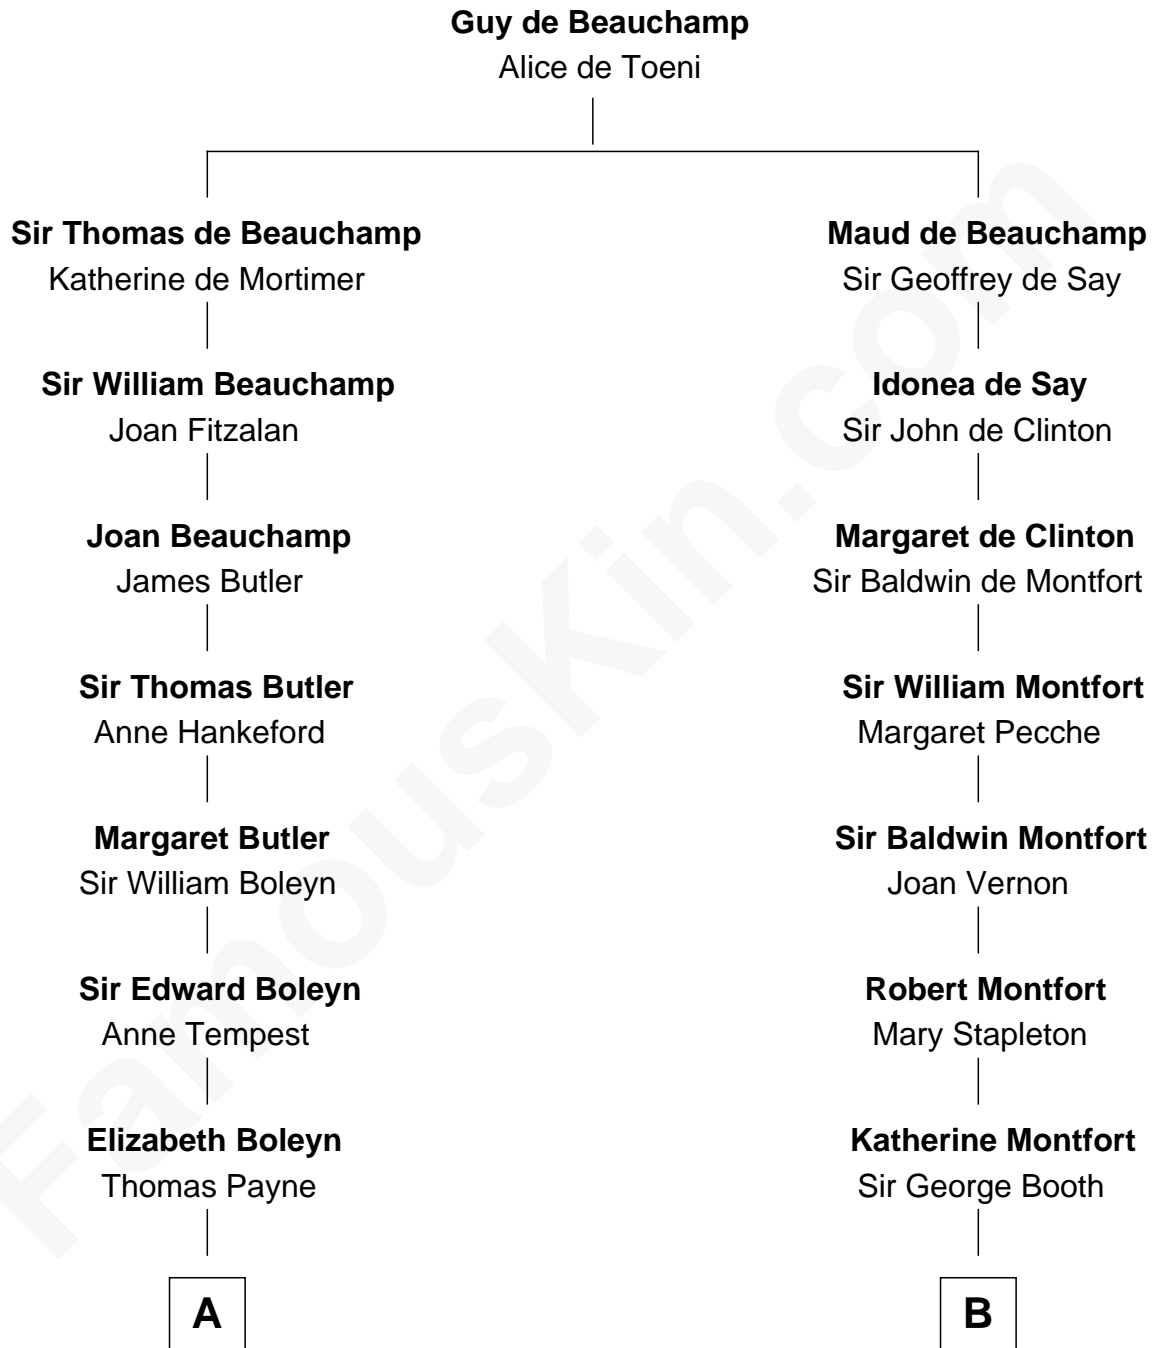

FamousKin.com

Relationship Chart of

Bill Weld

68th Governor of Massachusetts

16th cousin 4 times removed of

Abraham Baldwin

Signer of the U.S. Constitution

C

John Gelston Floyd

Julia Floyd DuBois

Cornelia DuBois Floyd

John Treadwell Nichols

Mary Blake Nichols

David Weld

Bill Weld

68th Governor of Massachusetts