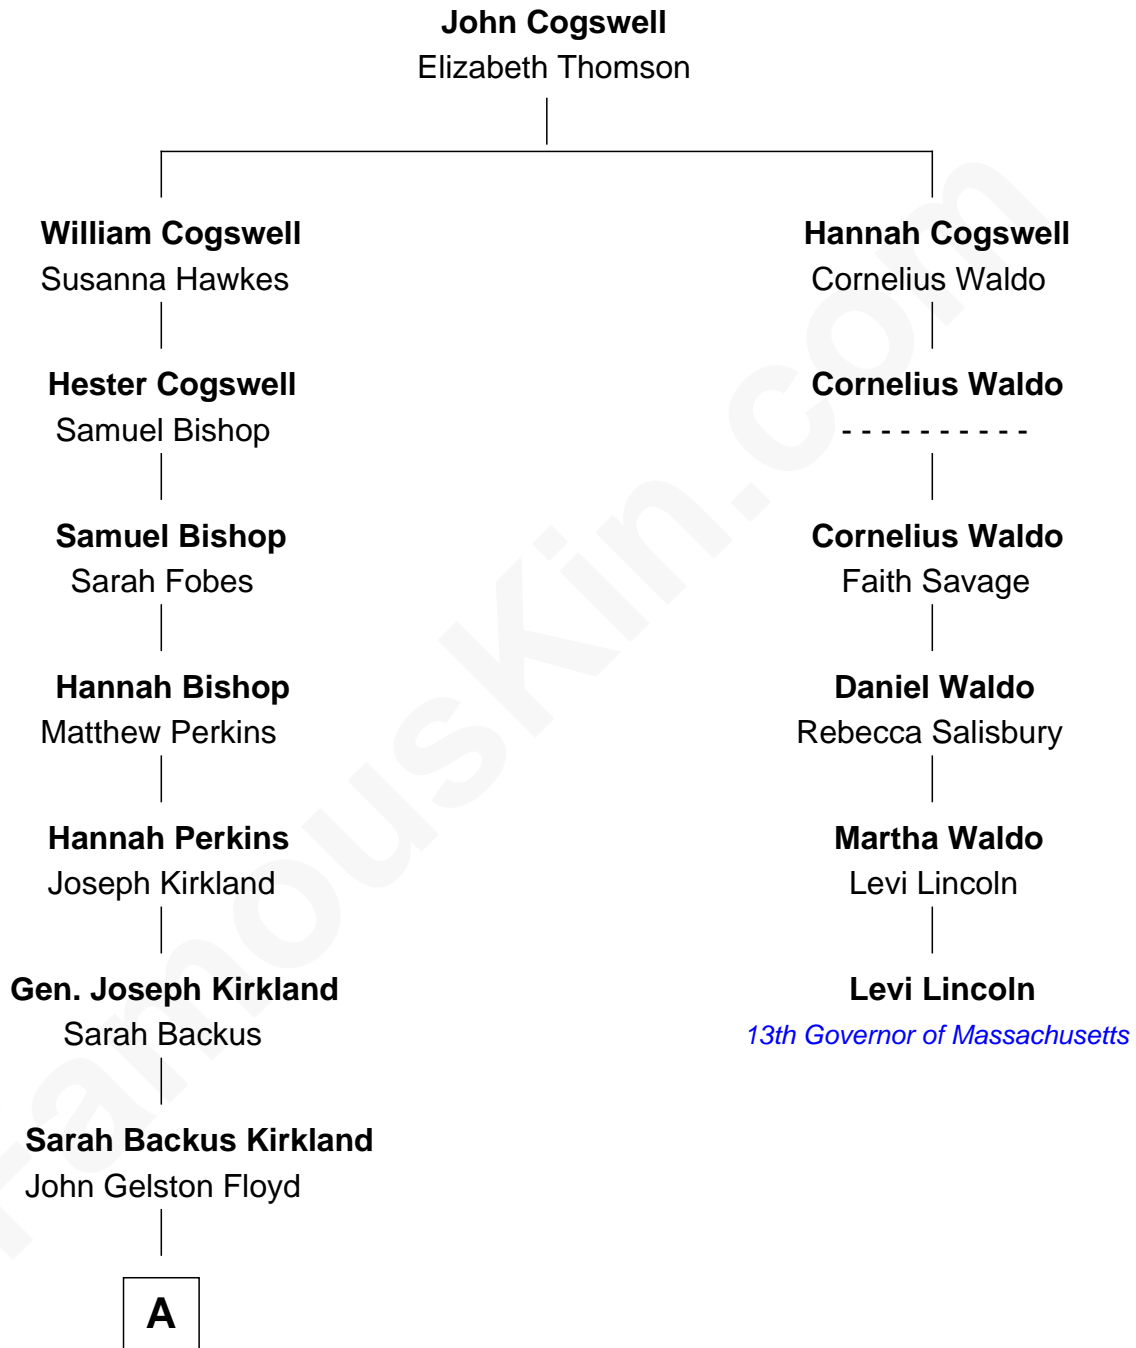

# FamousKin.com Relationship Chart of

**Bill Weld**

*68th Governor of Massachusetts*

**5th cousin 5 times removed of**

**Levi Lincoln**

*13th Governor of Massachusetts*

**A**

—  
**John Gelston Floyd**

Julia Floyd DuBois

—  
**Cornelia DuBois Floyd**

John Treadwell Nichols

—  
**Mary Blake Nichols**

David Weld

—  
**Bill Weld**

*68th Governor of Massachusetts*

FamousKin.com