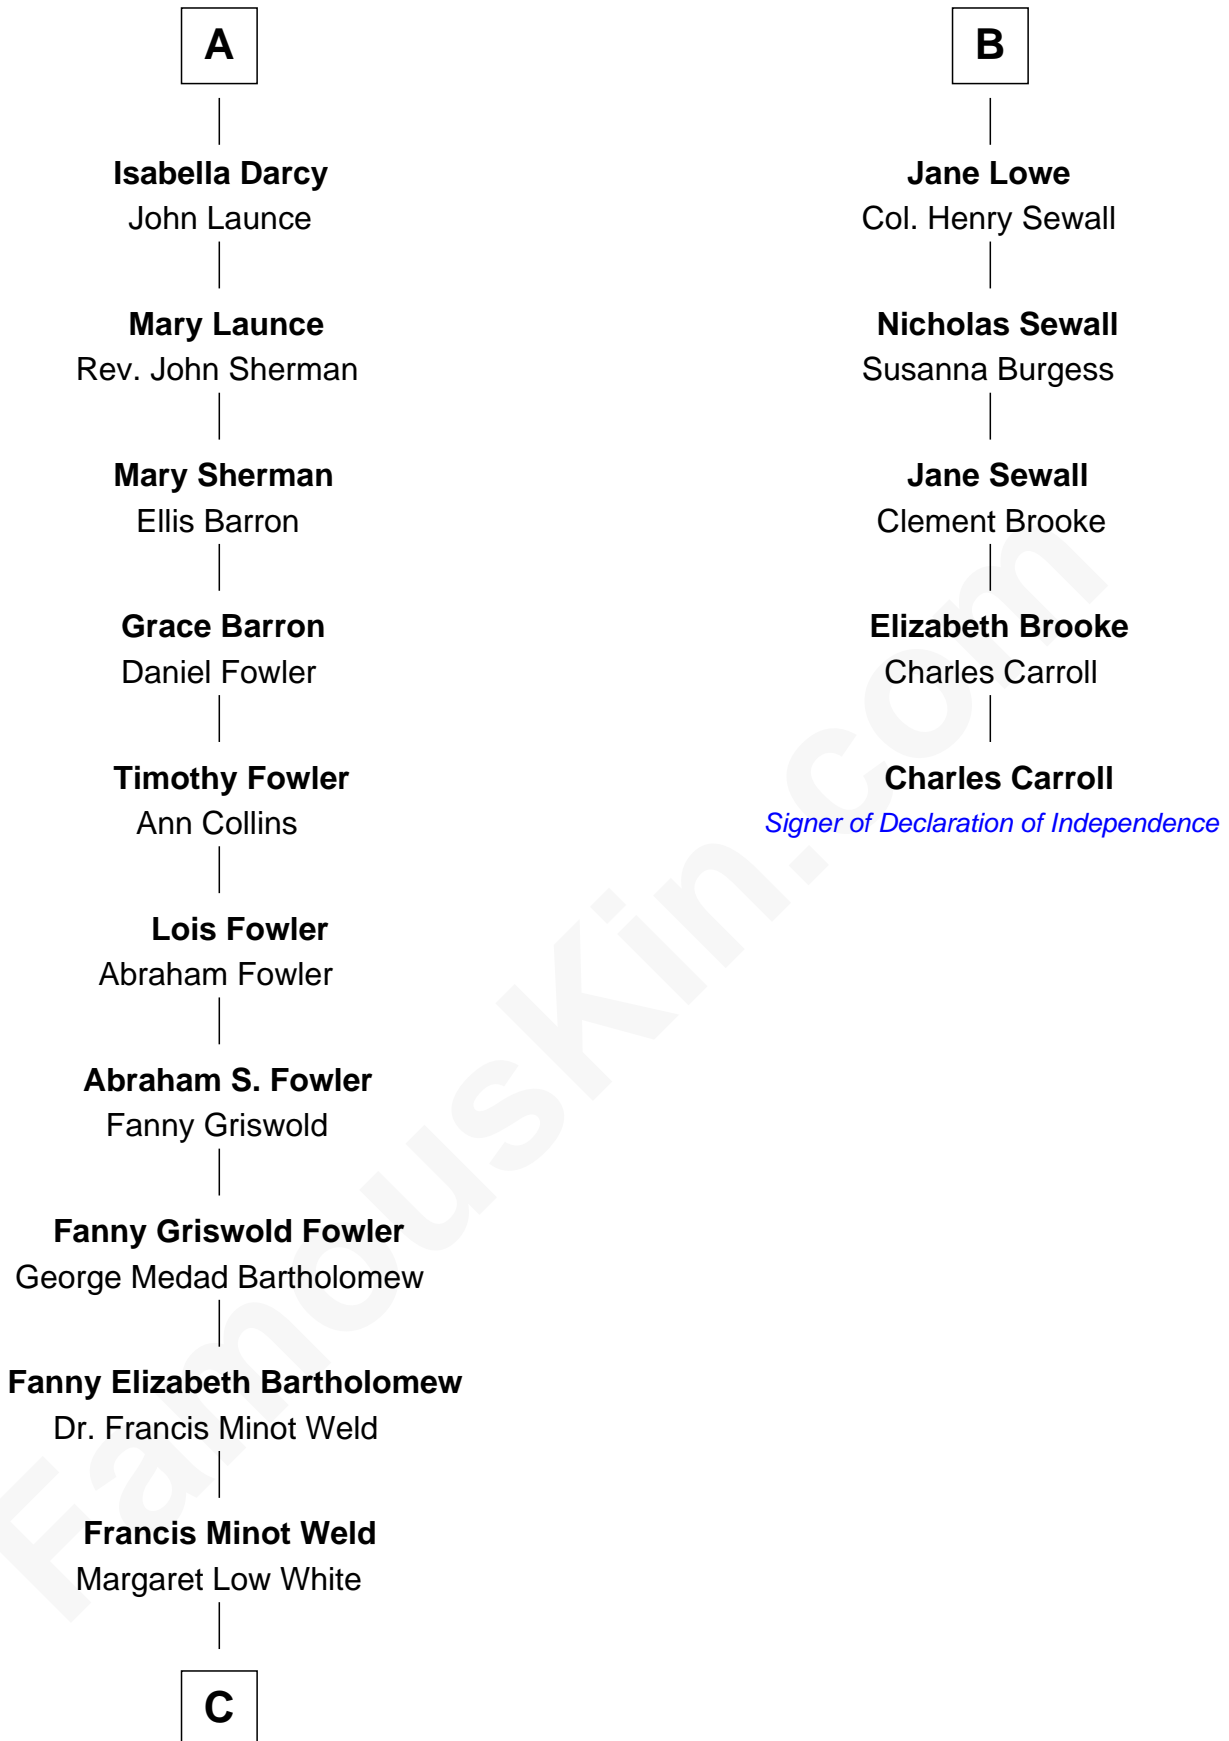

FamousKin.com

Relationship Chart of

Bill Weld

68th Governor of Massachusetts

11th cousin 7 times removed of

Charles Carroll

Signer of the Declaration of Independence

C

—
David Weld

Mary Blake Nichols

—
Bill Weld

68th Governor of Massachusetts

FamousKin.com