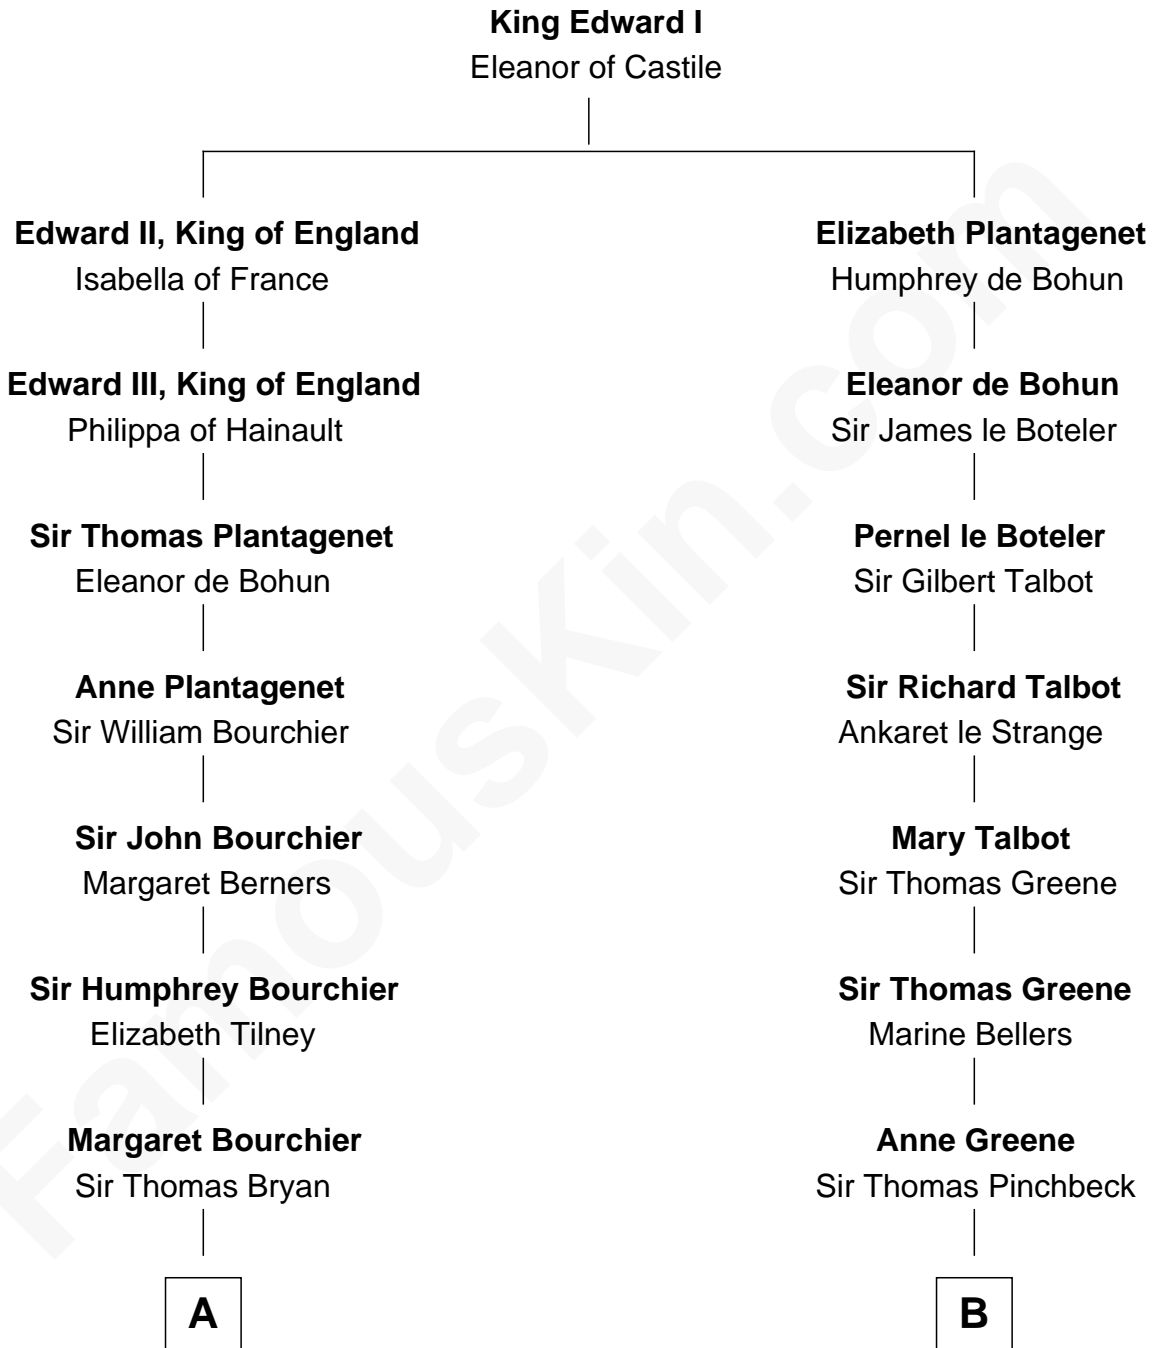

FamousKin.com Relationship Chart of

Bill Weld

68th Governor of Massachusetts

16th cousin 5 times removed of

Charles Carroll

Signer of the Declaration of Independence

C

Fanny Griswold Fowler
George Medad Bartholomew

Fanny Elizabeth Bartholomew
Dr. Francis Minot Weld

Francis Minot Weld
Margaret Low White

David Weld
Mary Blake Nichols

Bill Weld
68th Governor of Massachusetts

FamousKin.com