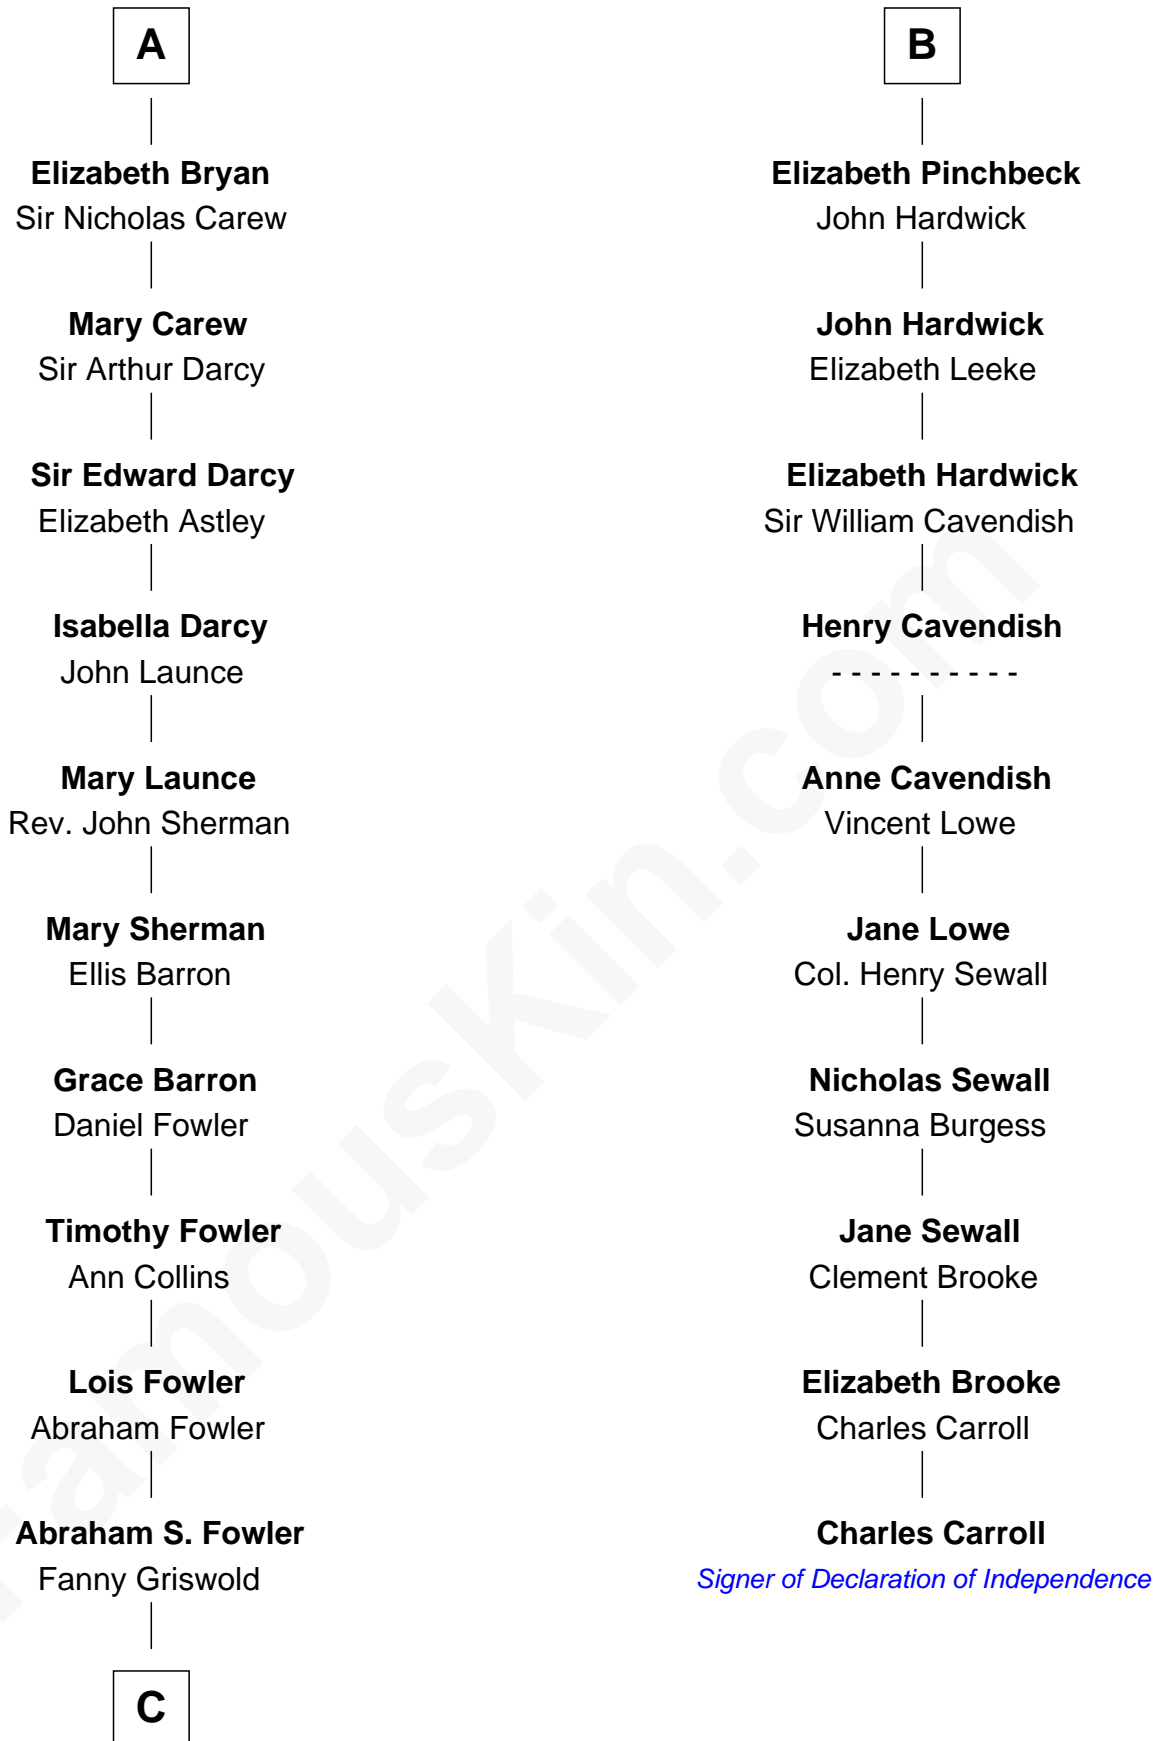

FamousKin.com Relationship Chart of

Bill Weld

68th Governor of Massachusetts

16th cousin 5 times removed of

Charles Carroll

Signer of the Declaration of Independence

C

Fanny Griswold Fowler
George Medad Bartholomew

Fanny Elizabeth Bartholomew
Dr. Francis Minot Weld

Francis Minot Weld
Margaret Low White

David Weld
Mary Blake Nichols

Bill Weld
68th Governor of Massachusetts

FamousKin.com