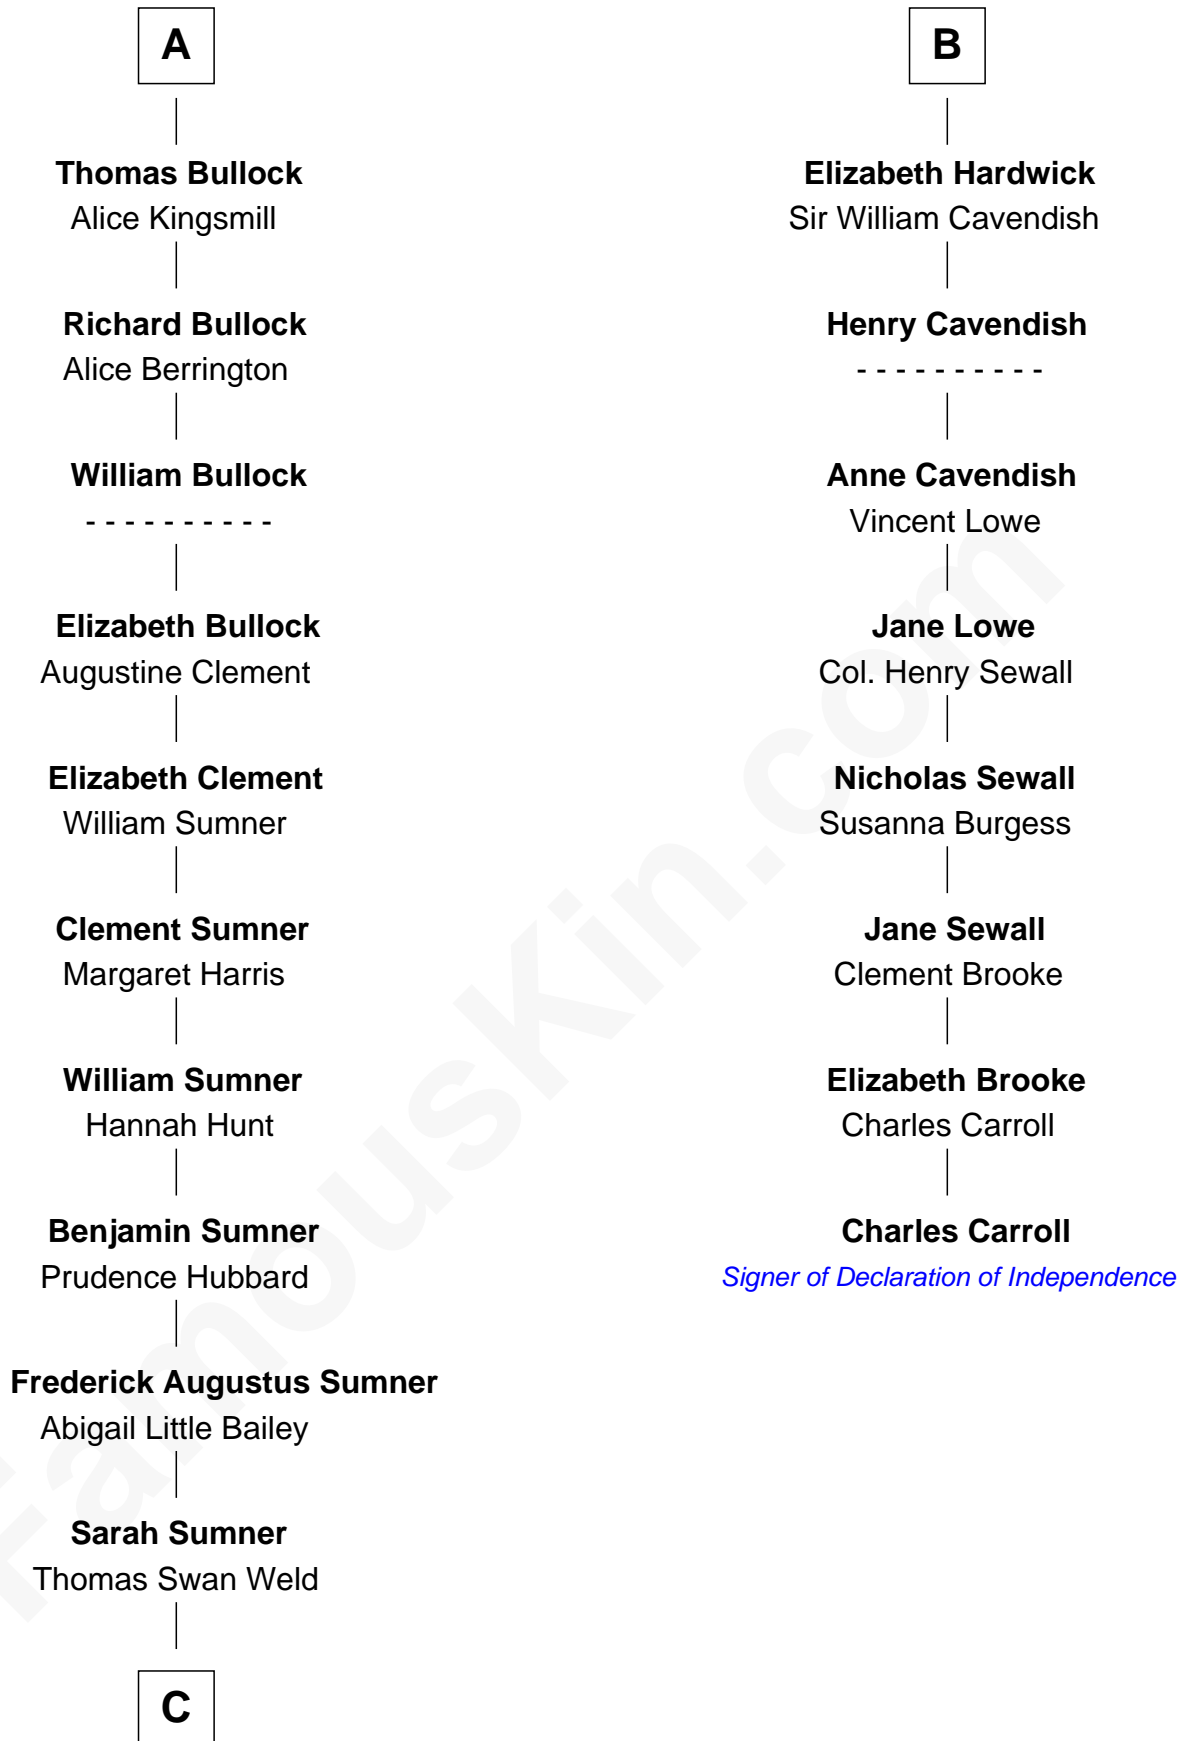

FamousKin.com

Relationship Chart of

Bill Weld

68th Governor of Massachusetts

14th cousin 6 times removed of

Charles Carroll

Signer of the Declaration of Independence

C

—
Dr. Francis Minot Weld
Fanny Elizabeth Bartholomew

—
Francis Minot Weld
Margaret Low White

—
David Weld
Mary Blake Nichols

—
Bill Weld
68th Governor of Massachusetts

FamousKin.com