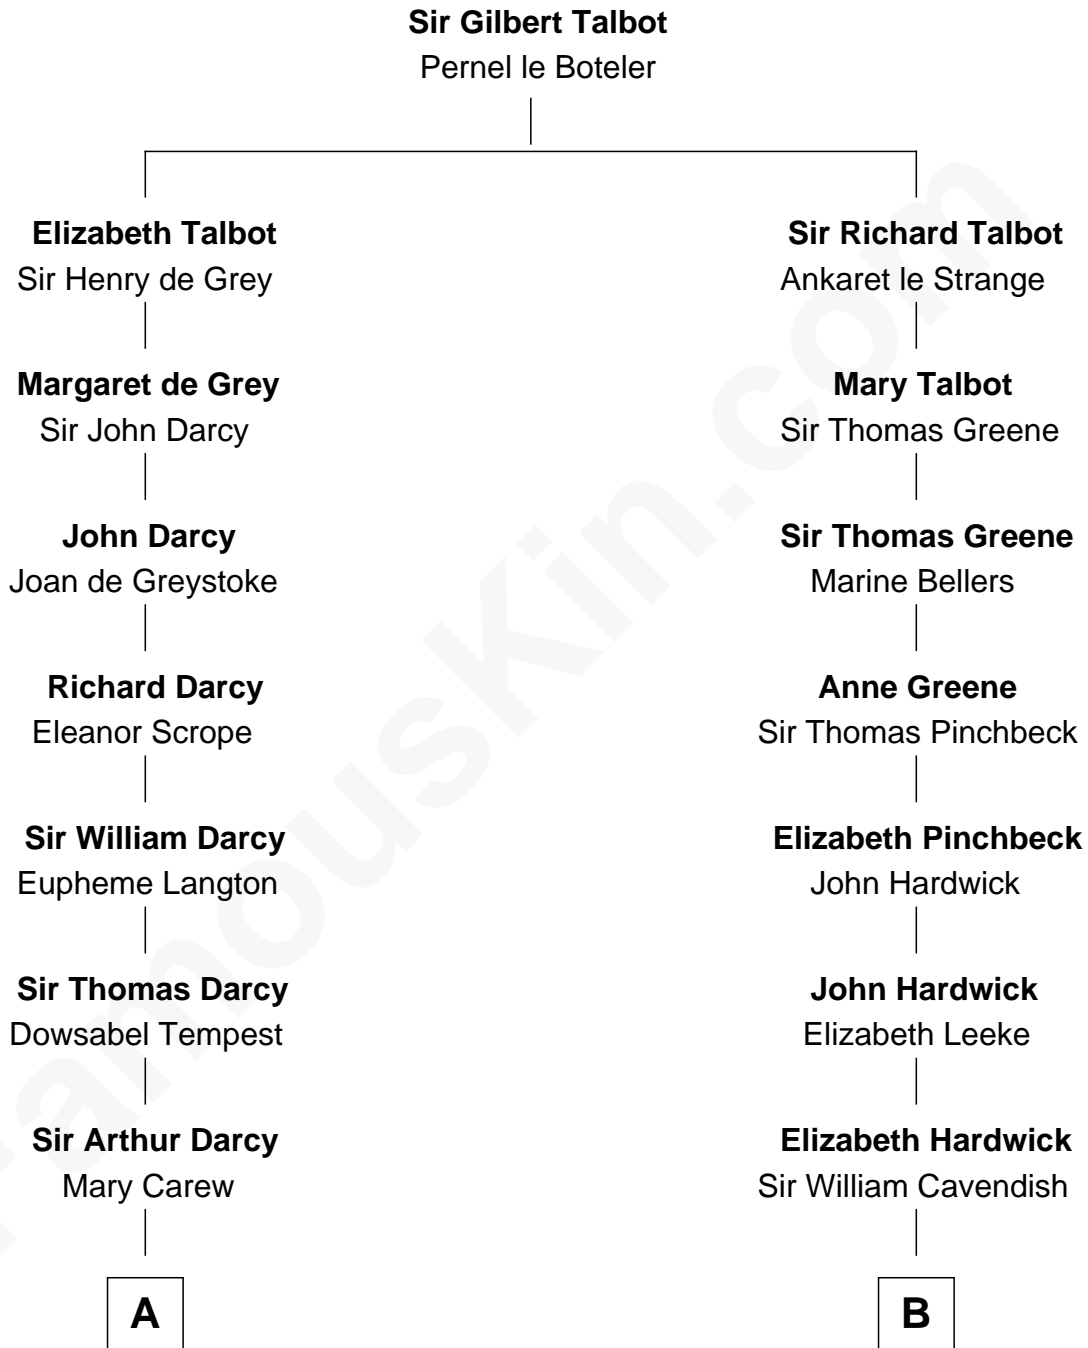

FamousKin.com

Relationship Chart of

Bill Weld

68th Governor of Massachusetts

13th cousin 6 times removed of

Charles Carroll

Signer of the Declaration of Independence

C

—
Francis Minot Weld

Margaret Low White

—
David Weld

Mary Blake Nichols

—
Bill Weld

68th Governor of Massachusetts

FamousKin.com