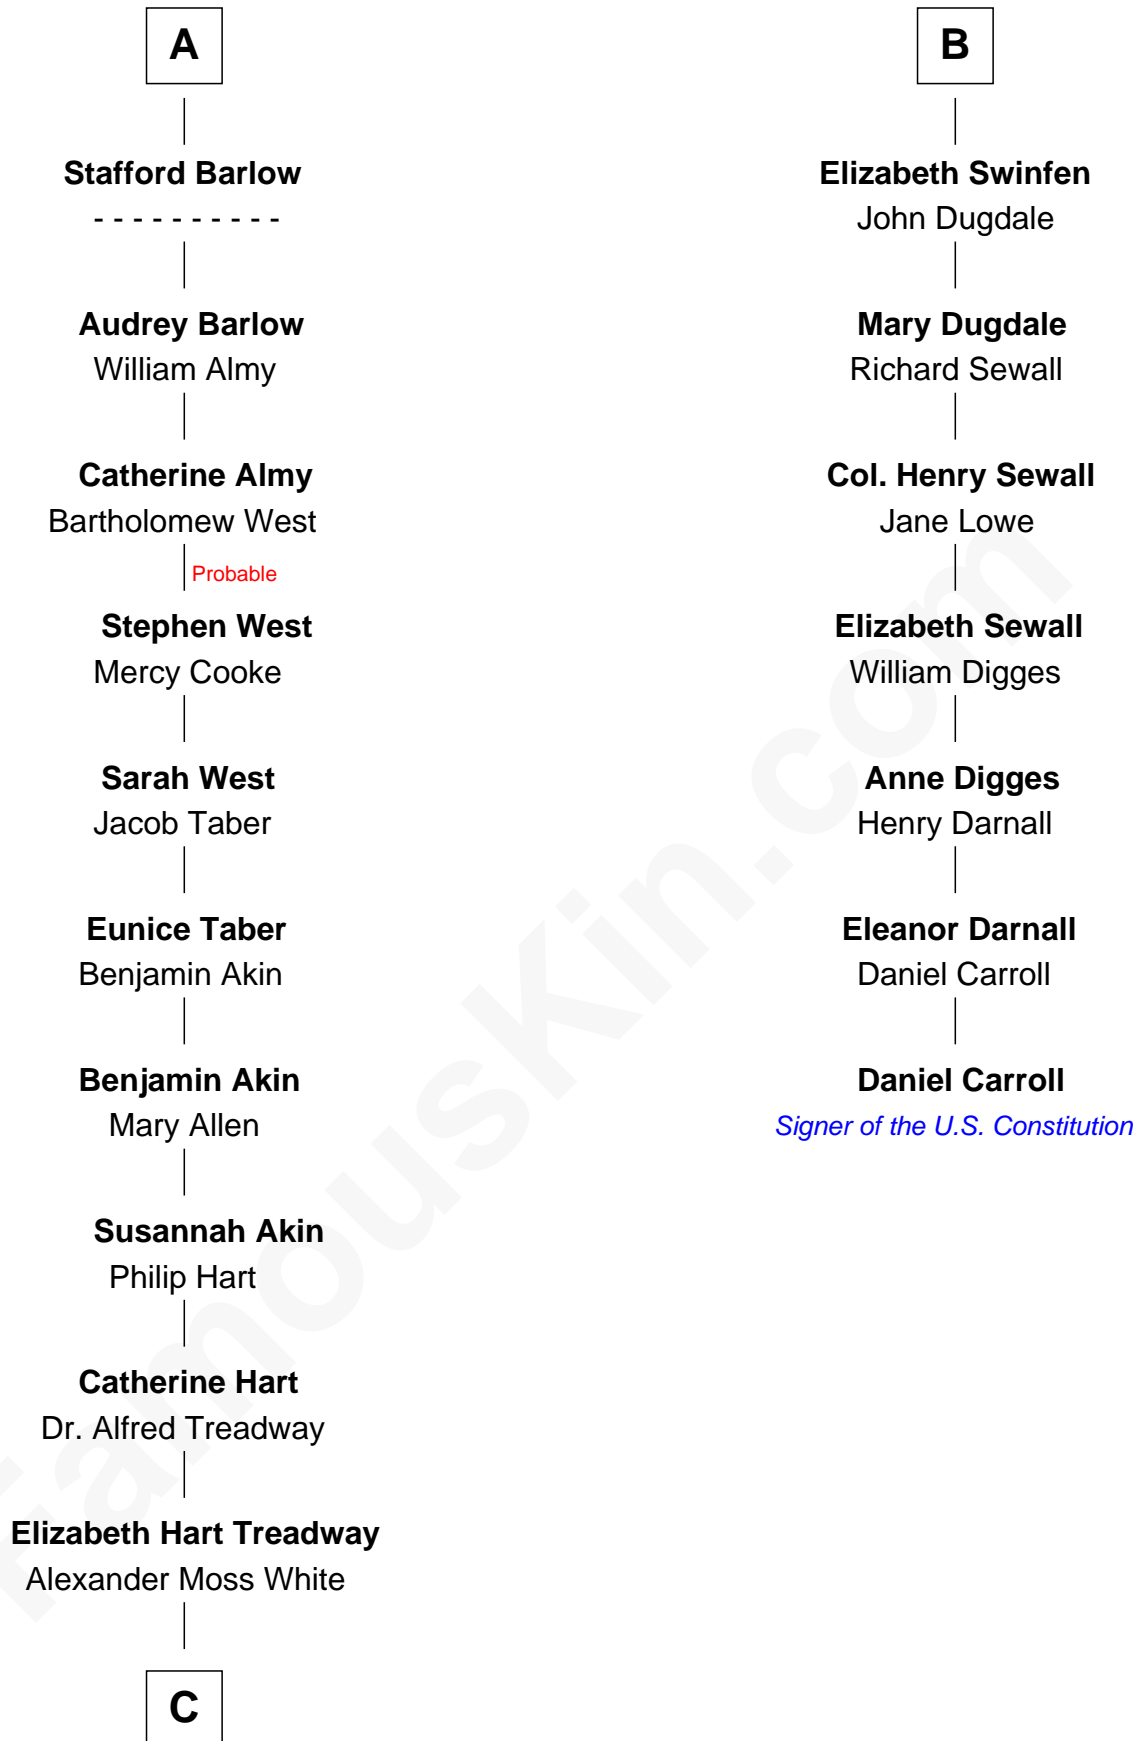

FamousKin.com

Relationship Chart of

Bill Weld

68th Governor of Massachusetts

13th cousin 7 times removed of

Daniel Carroll

Signer of the U.S. Constitution

C

William Augustus White

Harriet Hillard

Margaret Low White

Francis Minot Weld

David Weld

Mary Blake Nichols

Bill Weld

68th Governor of Massachusetts

FamousKin.com