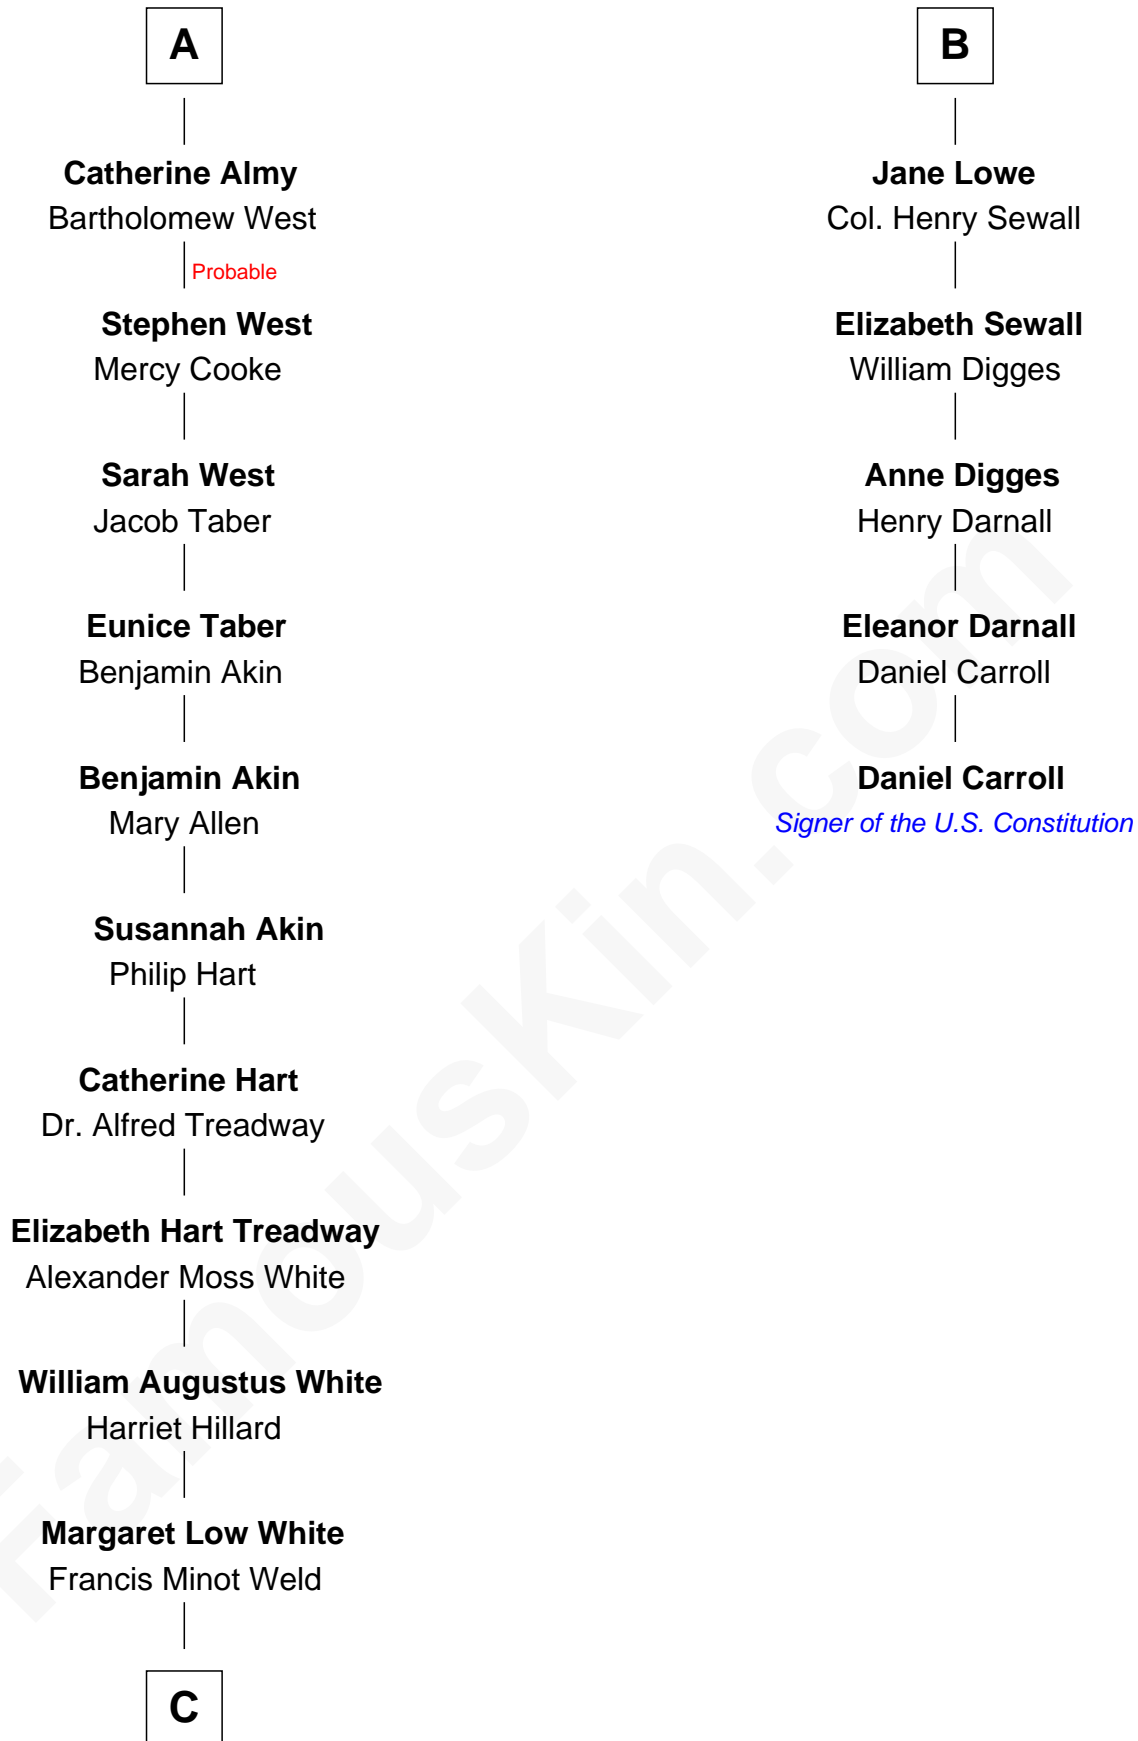

## Relationship Chart of

### Bill Weld

68th Governor of Massachusetts  
 11th cousin 7 times removed of

**Daniel Carroll**  
 Signer of the U.S. Constitution

**Sir Thomas Aylesbury**  
 Katherine Pabenham

**C**

—  
**David Weld**

Mary Blake Nichols

—  
**Bill Weld**

*68th Governor of Massachusetts*

FamousKin.com