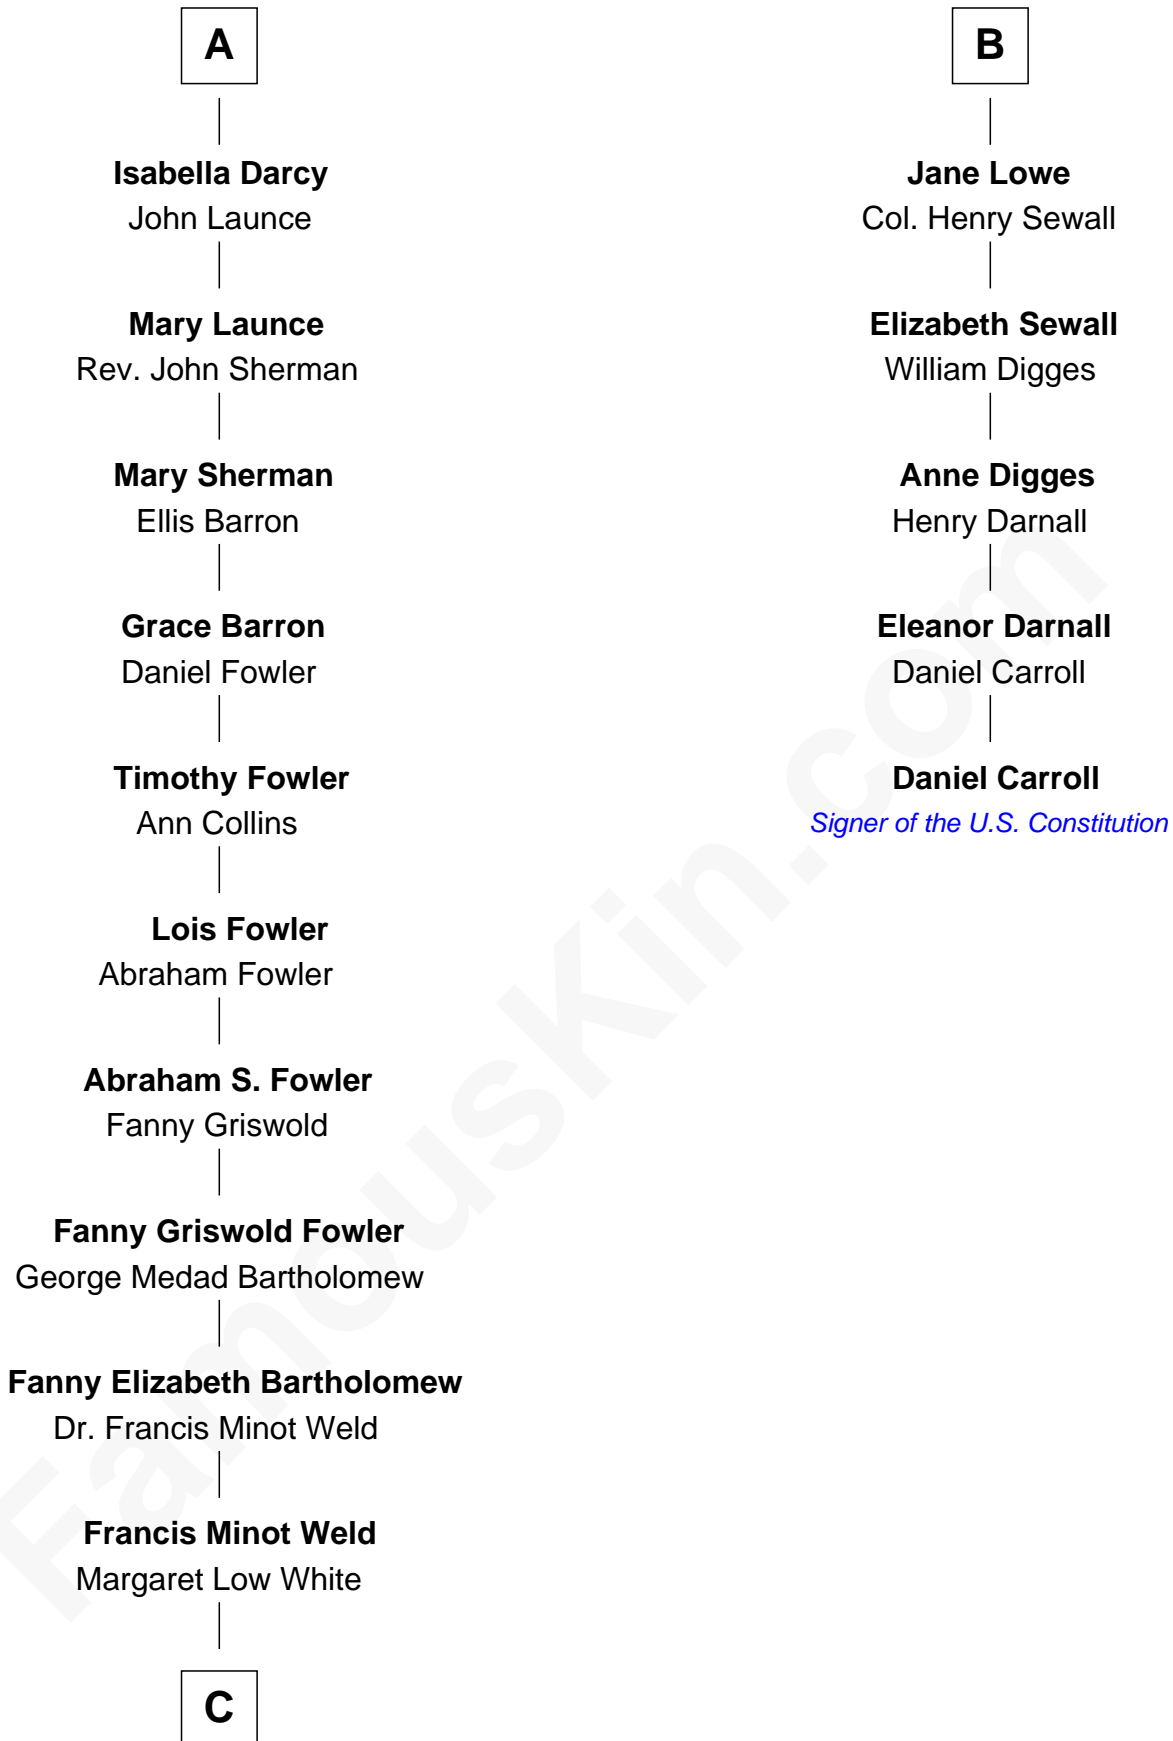

FamousKin.com

Relationship Chart of

Bill Weld

68th Governor of Massachusetts
11th cousin 7 times removed of

Daniel Carroll
Signer of the U.S. Constitution

C

—
David Weld

Mary Blake Nichols

—
Bill Weld

68th Governor of Massachusetts

FamousKin.com