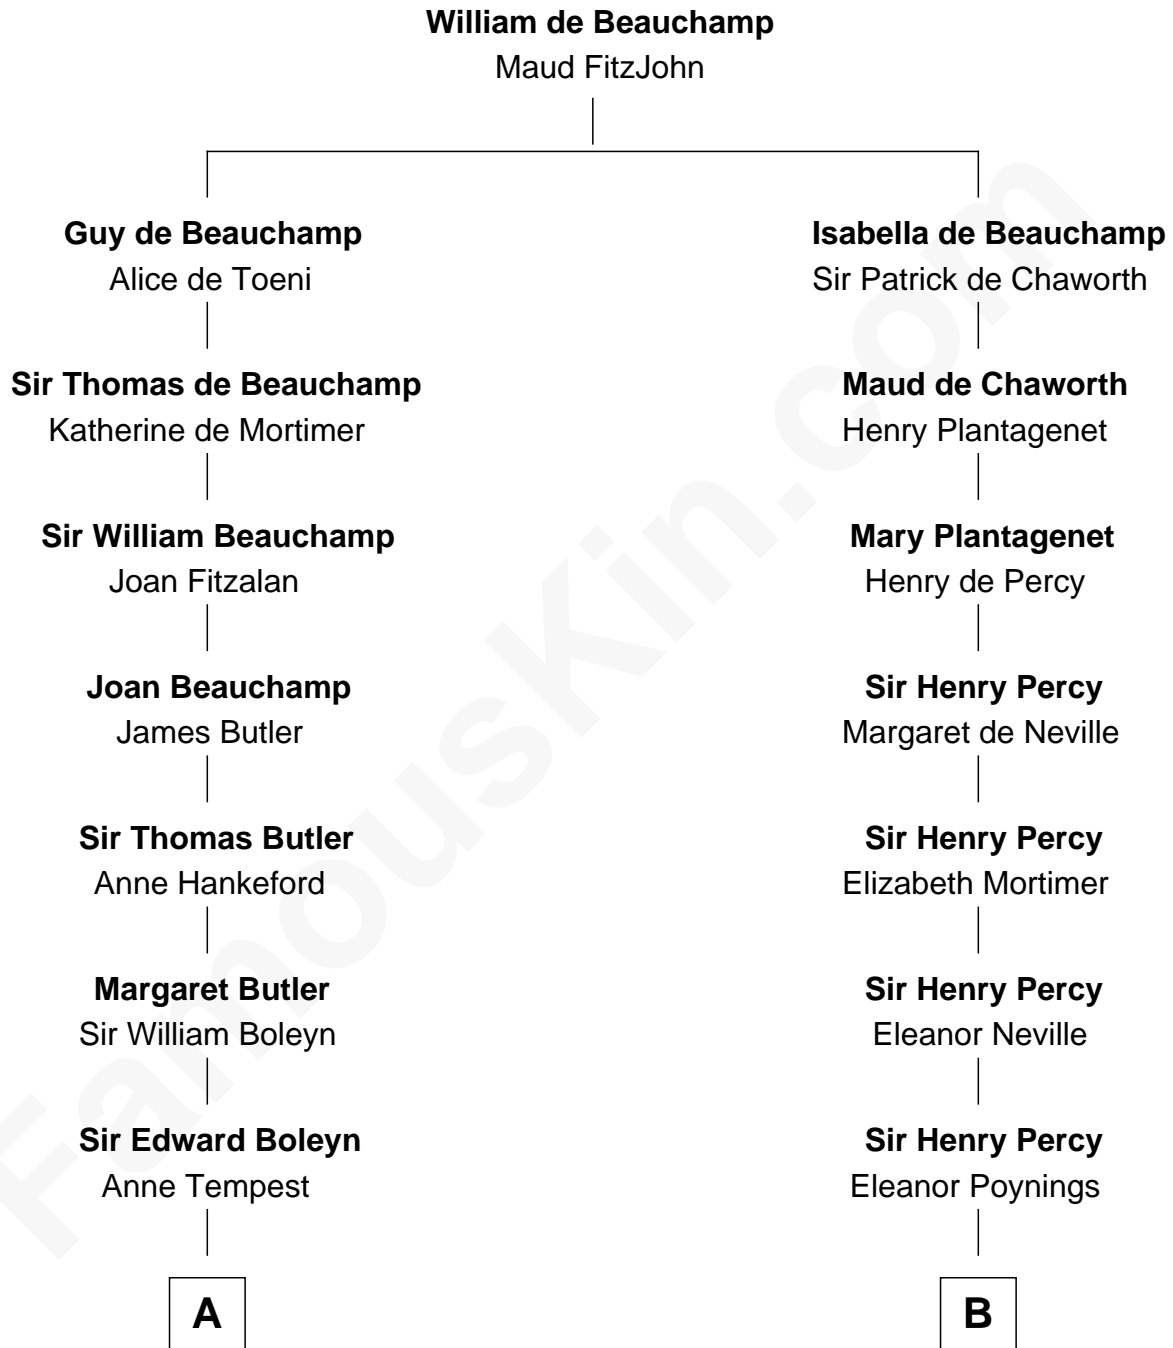

FamousKin.com

Relationship Chart of

Bill Weld

68th Governor of Massachusetts

17th cousin 4 times removed of

Daniel Carroll

Signer of the U.S. Constitution