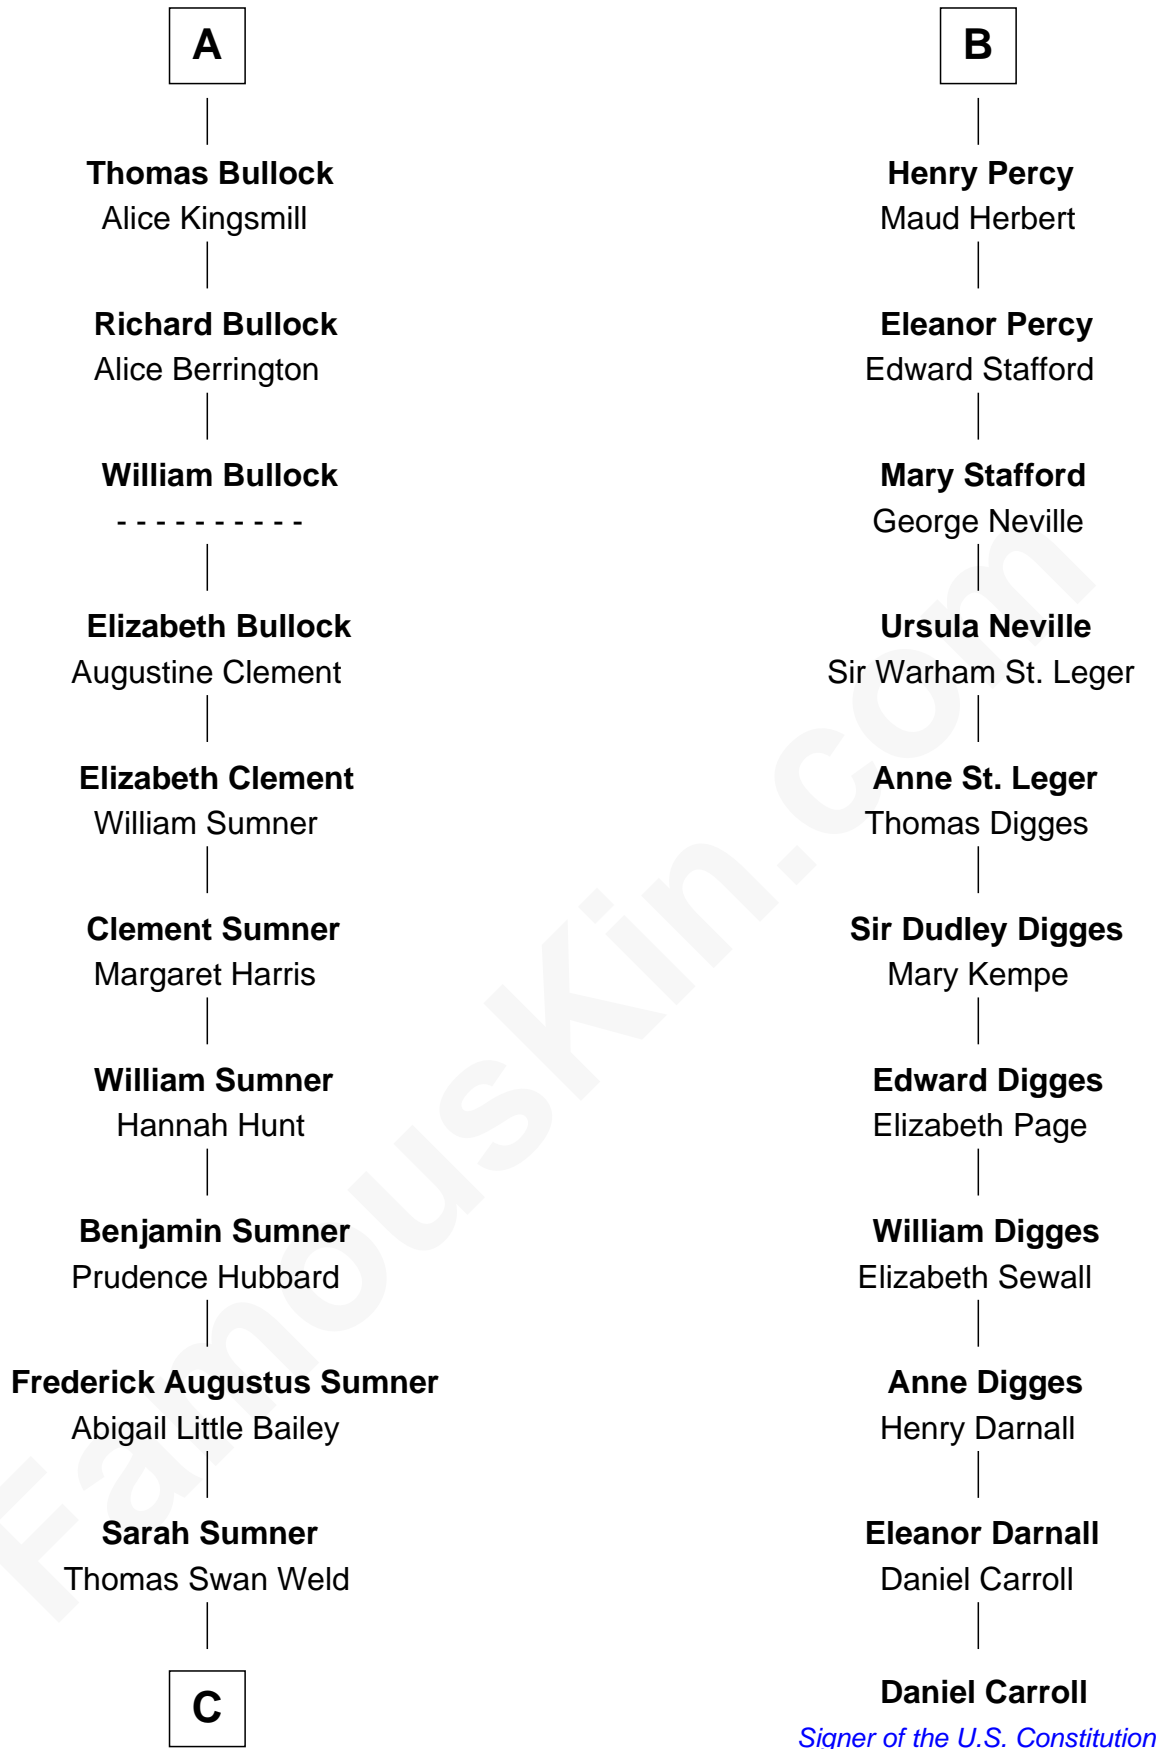

FamousKin.com

Relationship Chart of

Bill Weld

68th Governor of Massachusetts

17th cousin 3 times removed of

Daniel Carroll

Signer of the U.S. Constitution

C

—
Dr. Francis Minot Weld
Fanny Elizabeth Bartholomew

—
Francis Minot Weld
Margaret Low White

—
David Weld
Mary Blake Nichols

—
Bill Weld
68th Governor of Massachusetts

FamousKin.com