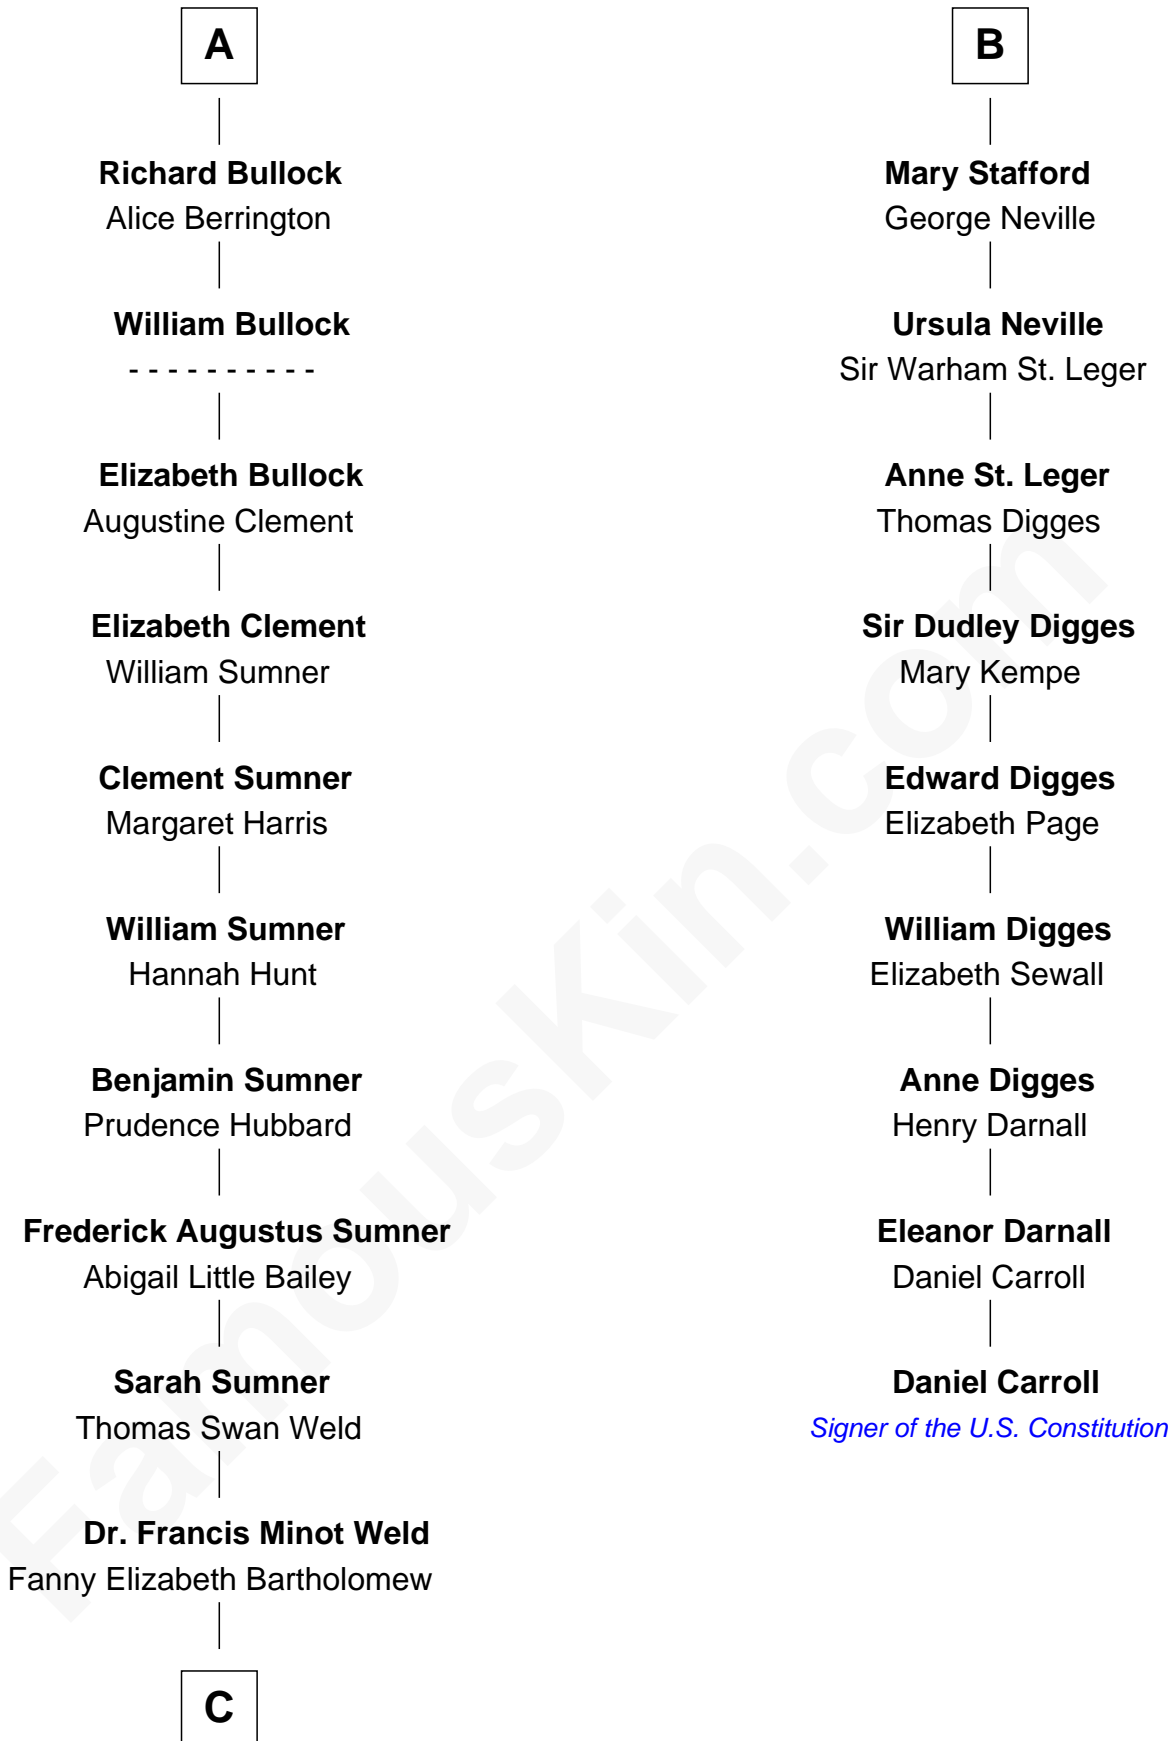

FamousKin.com Relationship Chart of

Bill Weld

68th Governor of Massachusetts

15th cousin 4 times removed of

Daniel Carroll

Signer of the U.S. Constitution

William de Montagu
Katherine de Grandison

Sibyl de Montagu
Sir Edmund Fitzalan

Philippe Fitzalan
Sir Richard Sergeaux

Alice Sergeaux
Sir Richard de Vere

Sir John de Vere
Elizabeth Howard

Joan de Vere
Sir William Norreys

Margaret Norreys
Gilbert Bullock

Thomas Bullock
Alice Kingsmill

A

Philippa de Montagu
Sir Roger de Mortimer

Edmund Mortimer
Philippa Plantagenet

Elizabeth Mortimer
Sir Henry Percy

Sir Henry Percy
Eleanor Neville

Sir Henry Percy
Eleanor Poynings

Henry Percy
Maud Herbert

Eleanor Percy
Edward Stafford

B

C

Francis Minot Weld

Margaret Low White

David Weld

Mary Blake Nichols

Bill Weld

68th Governor of Massachusetts