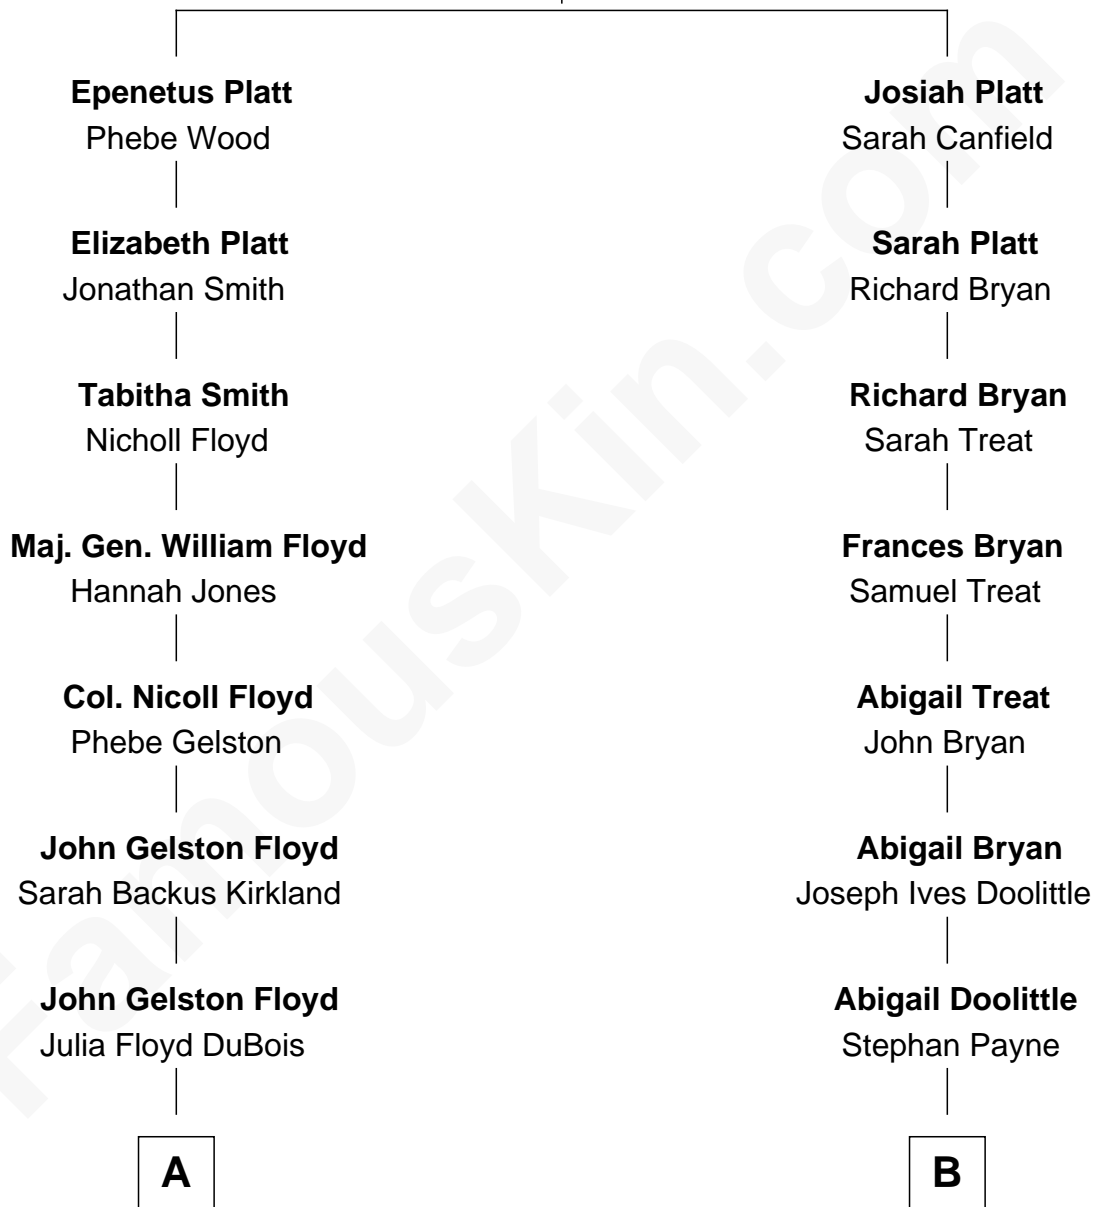

FamousKin.com Relationship Chart of

Bill Weld

68th Governor of Massachusetts

9th cousin 2 times removed of

Treat Williams

TV & Movie Actor

Richard Platt

Mary Wood

A

Cornelia DuBois Floyd
John Treadwell Nichols

Mary Blake Nichols
David Weld

Bill Weld
68th Governor of Massachusetts

B

Abigail Payne
Rufus M. Gillette

Mary Abigail Gillette
George Willey Andrew

Treat Payne Andrew
Eleanor Barnum