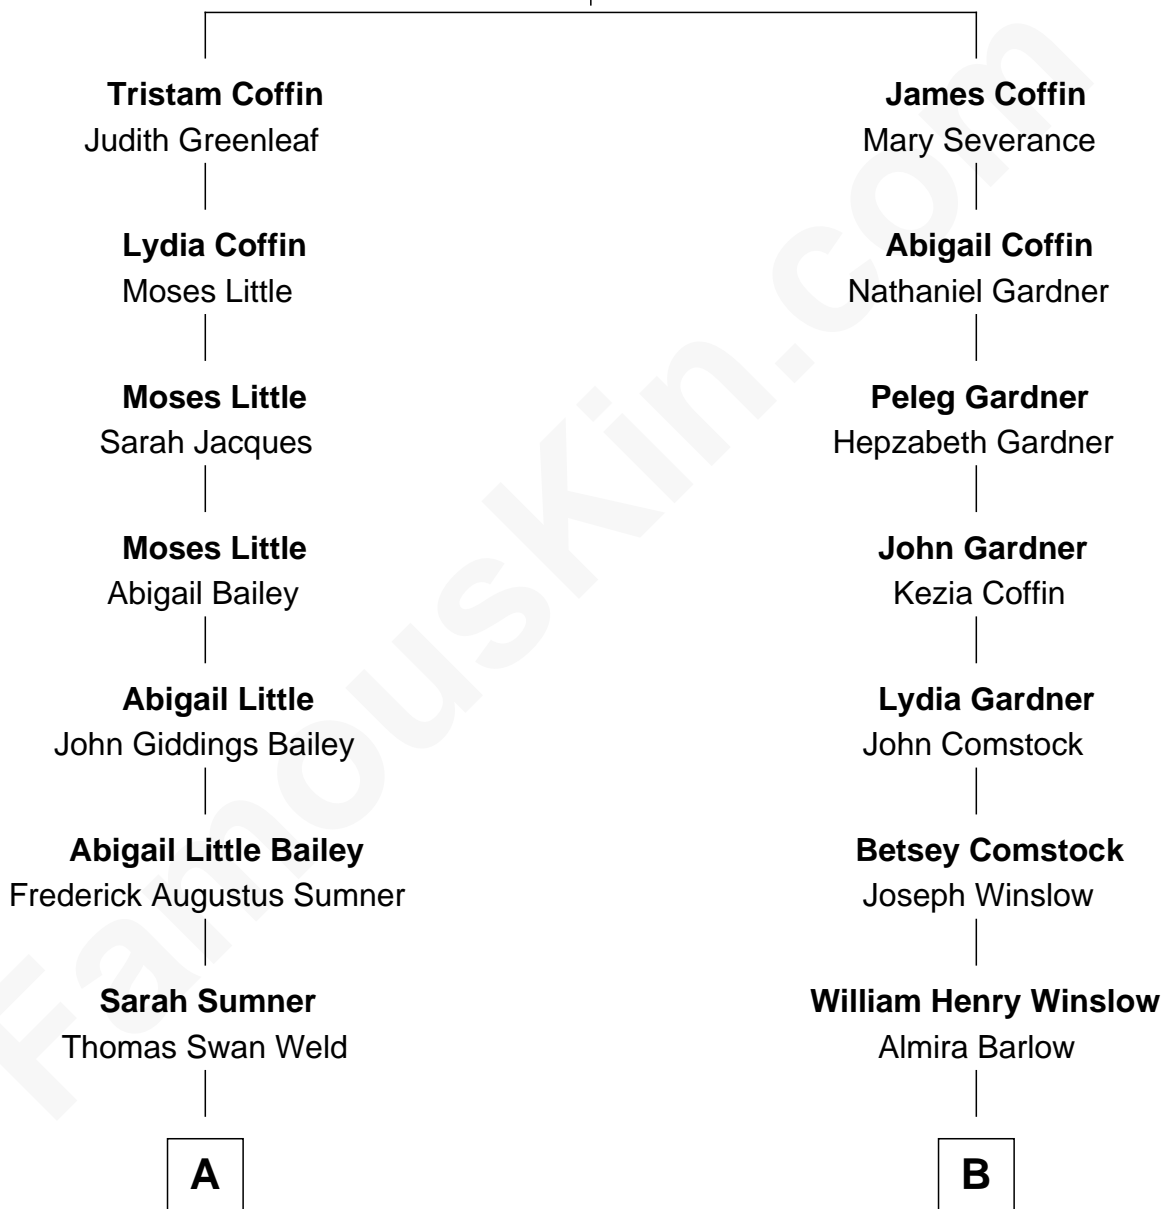

FamousKin.com Relationship Chart of

Bill Weld

68th Governor of Massachusetts

10th cousin of

Kristine Rolofson

Harlequin Novelist

Tristram Coffin

Dionis Stevens

A

Dr. Francis Minot Weld
Fanny Elizabeth Bartholomew

Francis Minot Weld
Margaret Low White

David Weld
Mary Blake Nichols

Bill Weld
68th Governor of Massachusetts

B

William Leonard Winslow
Jane McIntosh

Lloyd Robert Winslow
Dorothy Grace Dandeno