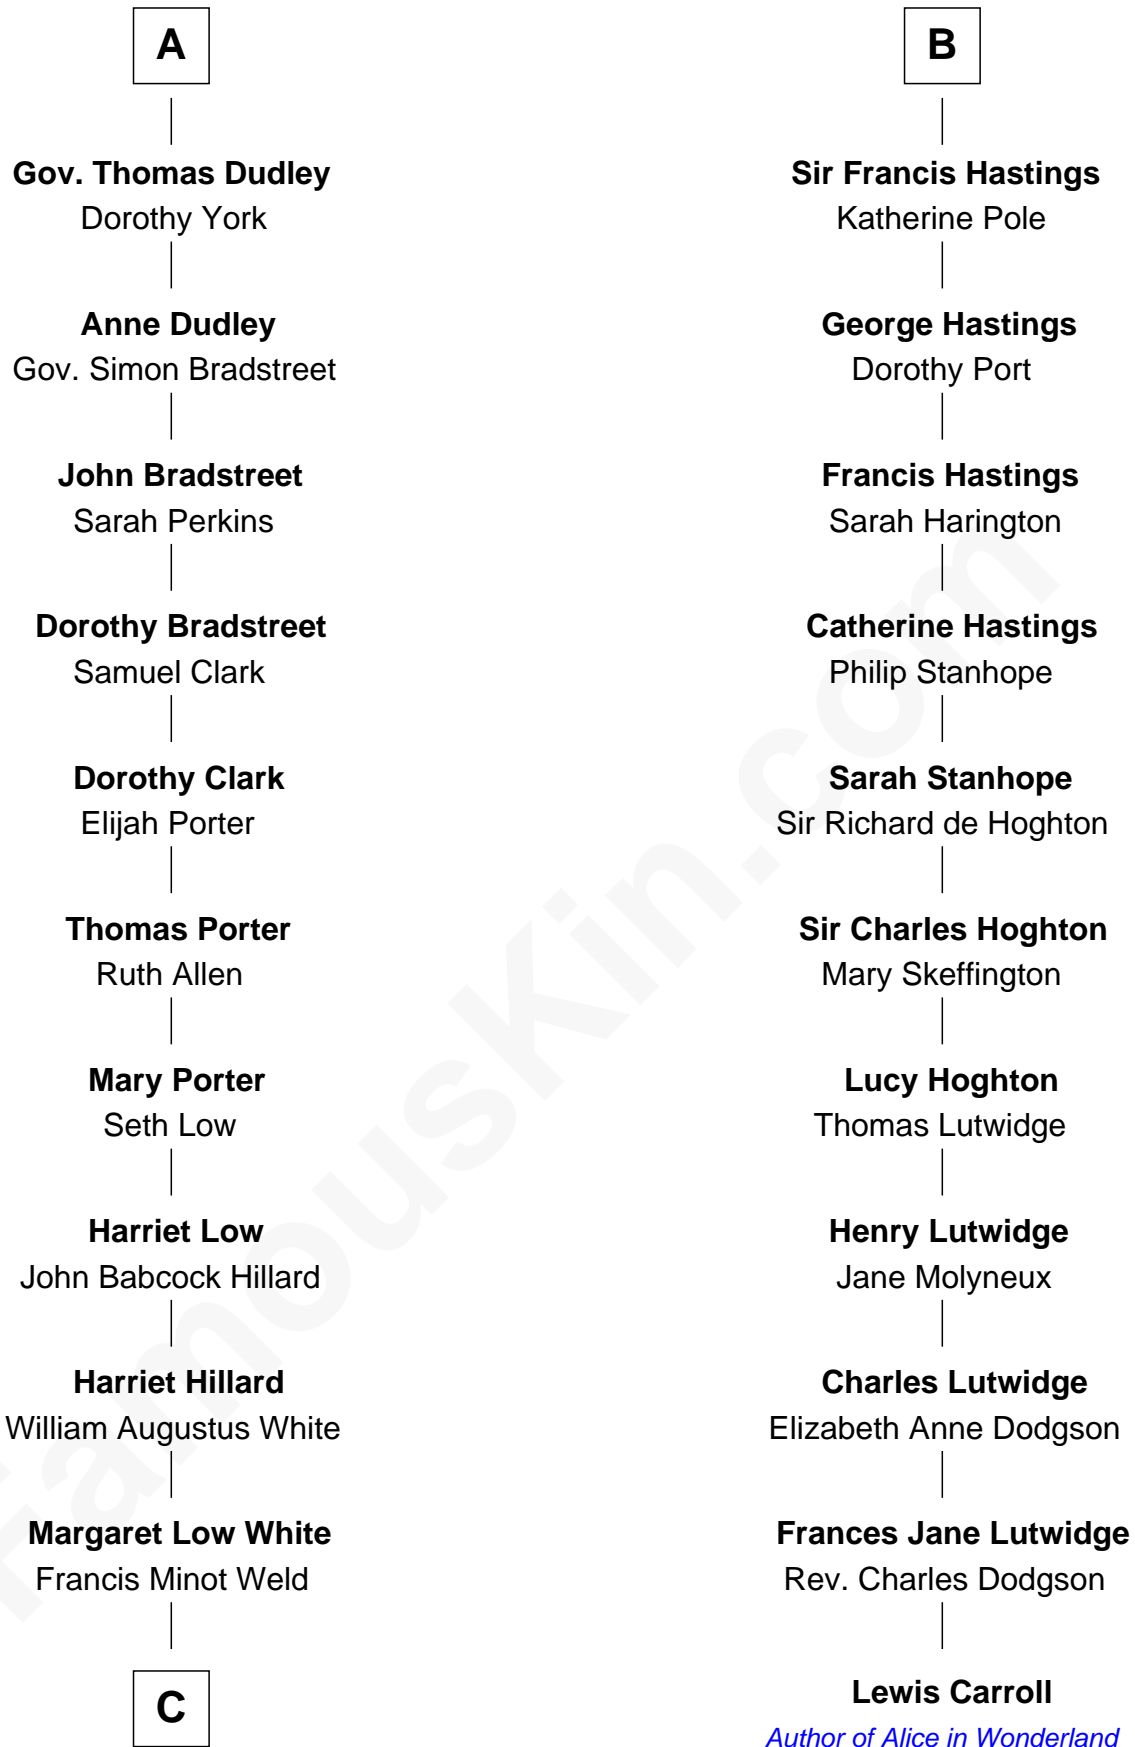

FamousKin.com Relationship Chart of

Bill Weld

68th Governor of Massachusetts

17th cousin 1 time removed of

Lewis Carroll

Author of Alice in Wonderland

C

—
David Weld

Mary Blake Nichols

—
Bill Weld

68th Governor of Massachusetts

FamousKin.com