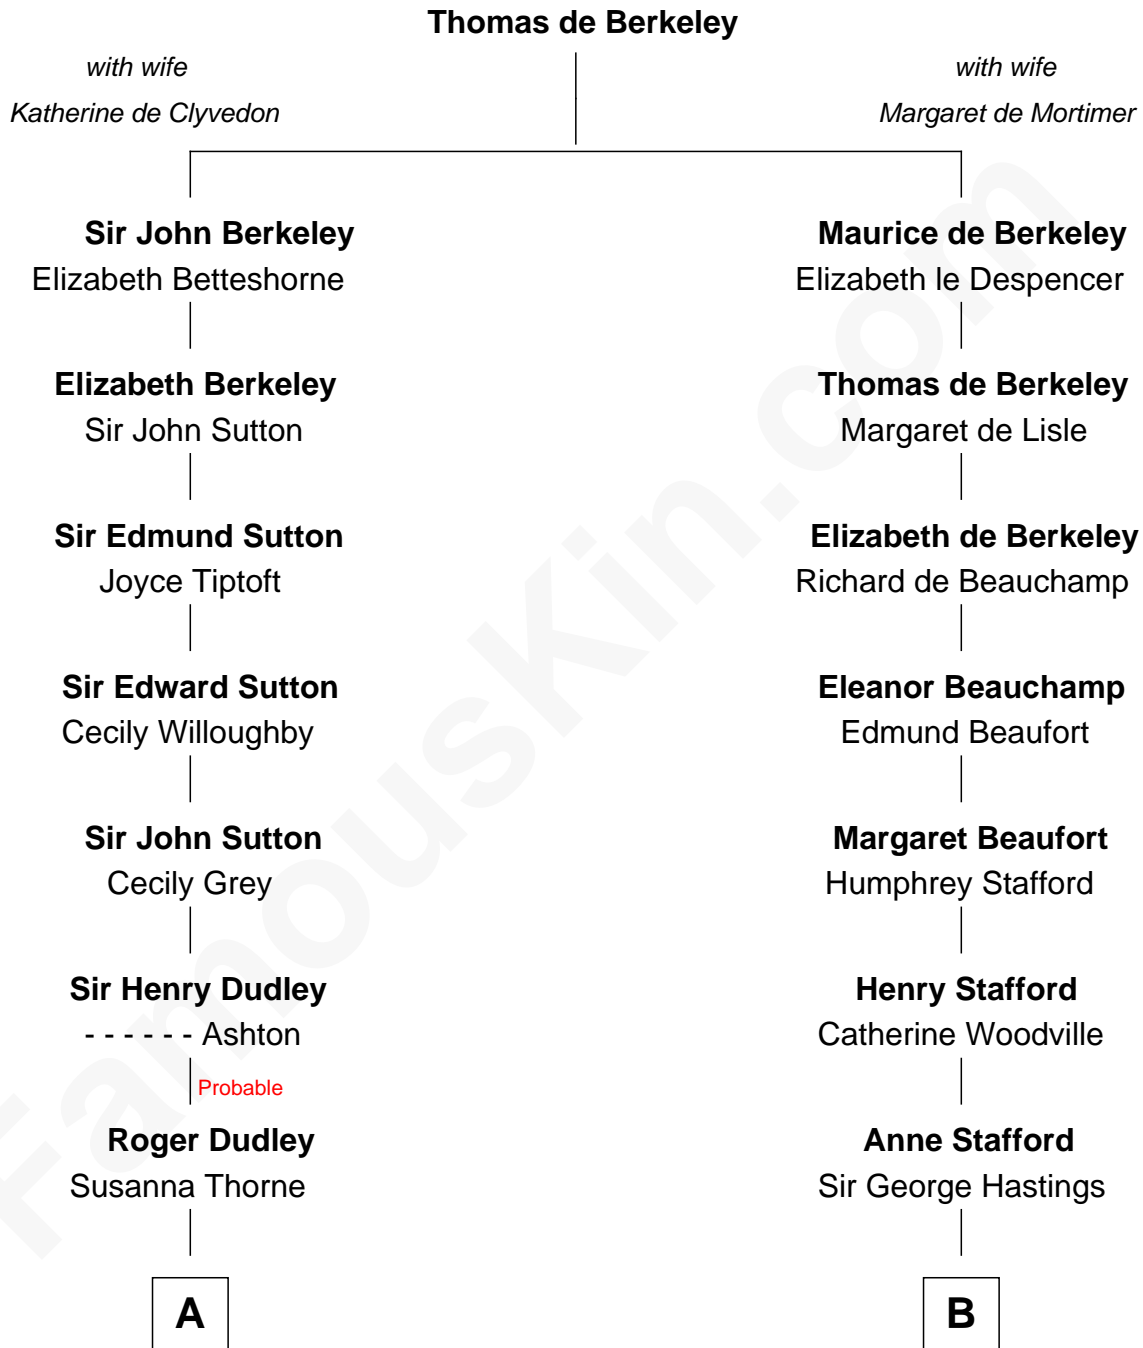

FamousKin.com Relationship Chart of

Bill Weld

68th Governor of Massachusetts

17th cousin 1 time removed of

Lewis Carroll

Author of Alice in Wonderland

C

—
David Weld

Mary Blake Nichols

—
Bill Weld

68th Governor of Massachusetts

FamousKin.com