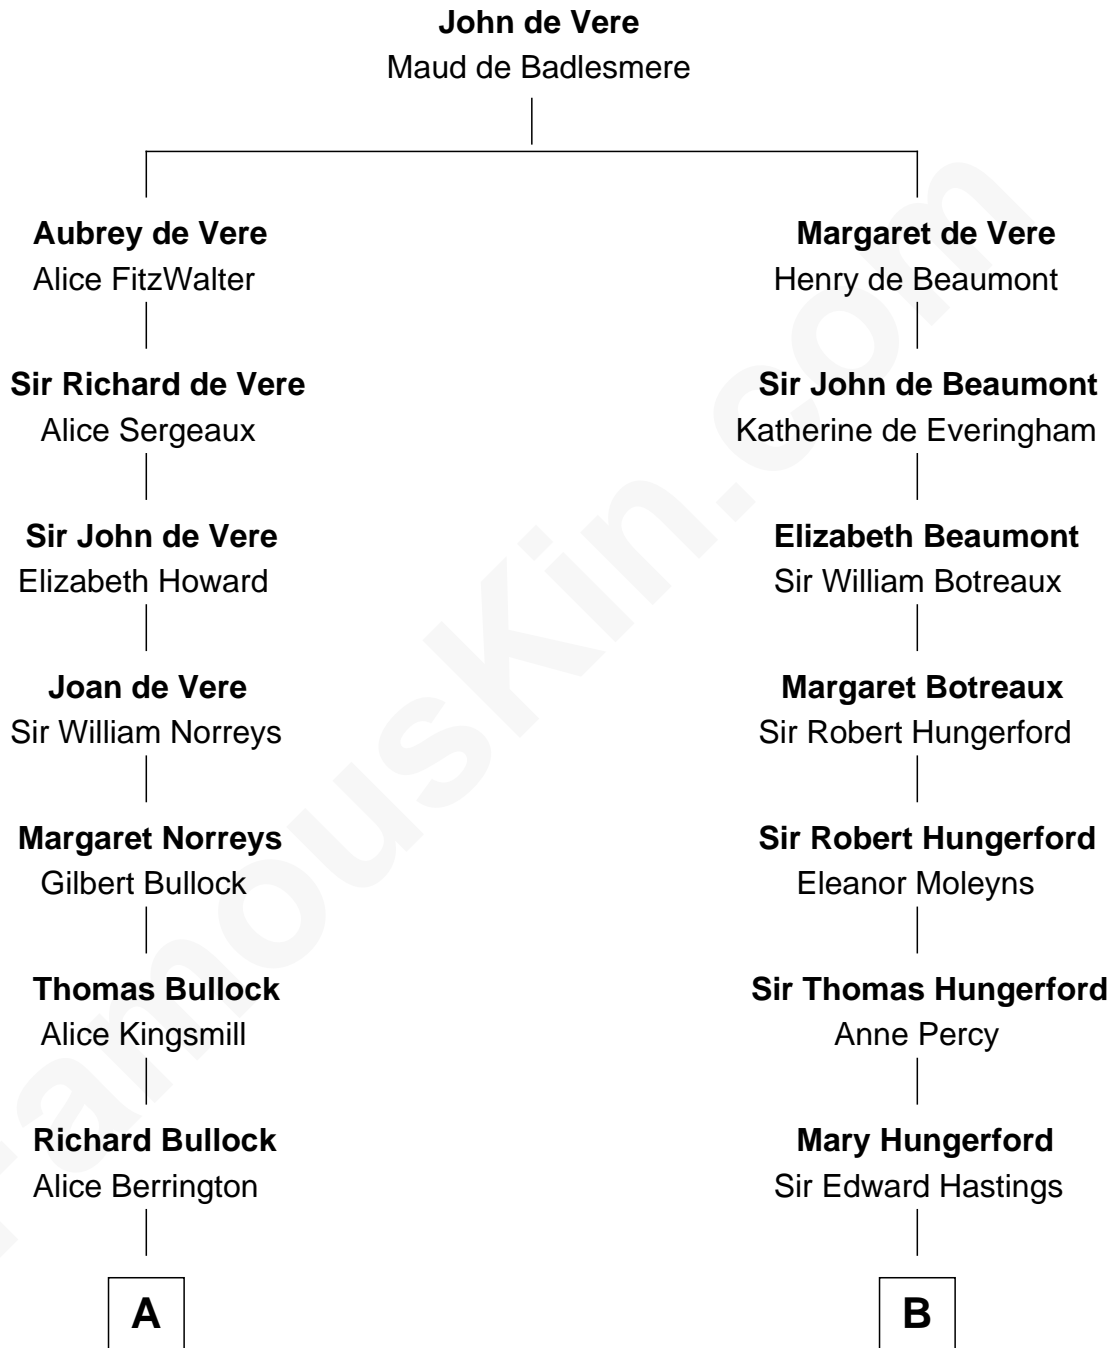

FamousKin.com Relationship Chart of

Bill Weld

68th Governor of Massachusetts

18th cousin of

Lewis Carroll

Author of Alice in Wonderland

C

David Weld
Mary Blake Nichols

Bill Weld

68th Governor of Massachusetts

D

Frances Jane Lutwidge
Rev. Charles Dodgson

Lewis Carroll

Author of Alice in Wonderland

FamousKin.com