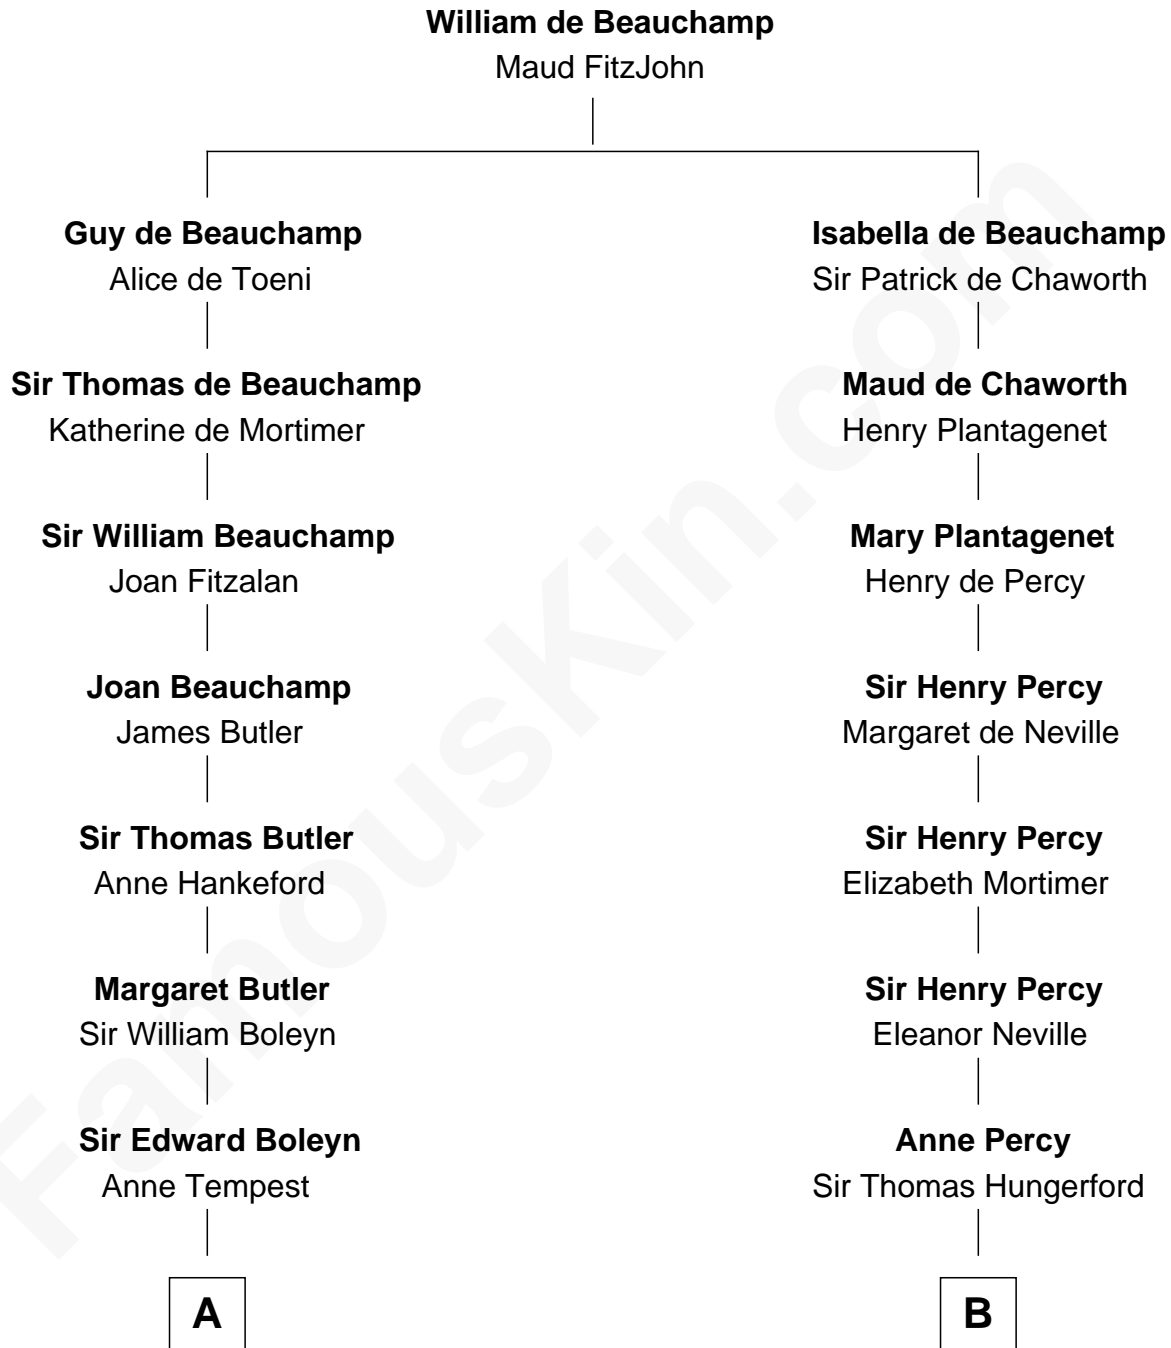

FamousKin.com

Relationship Chart of

Bill Weld

68th Governor of Massachusetts
19th cousin 2 times removed of

Lewis Carroll
Author of Alice in Wonderland

C

John Gelston Floyd
Sarah Backus Kirkland

John Gelston Floyd
Julia Floyd DuBois

Cornelia DuBois Floyd
John Treadwell Nichols

Mary Blake Nichols
David Weld

Bill Weld
68th Governor of Massachusetts

D

Charles Lutwidge
Elizabeth Anne Dodgson

Frances Jane Lutwidge
Rev. Charles Dodgson

Lewis Carroll
Author of Alice in Wonderland